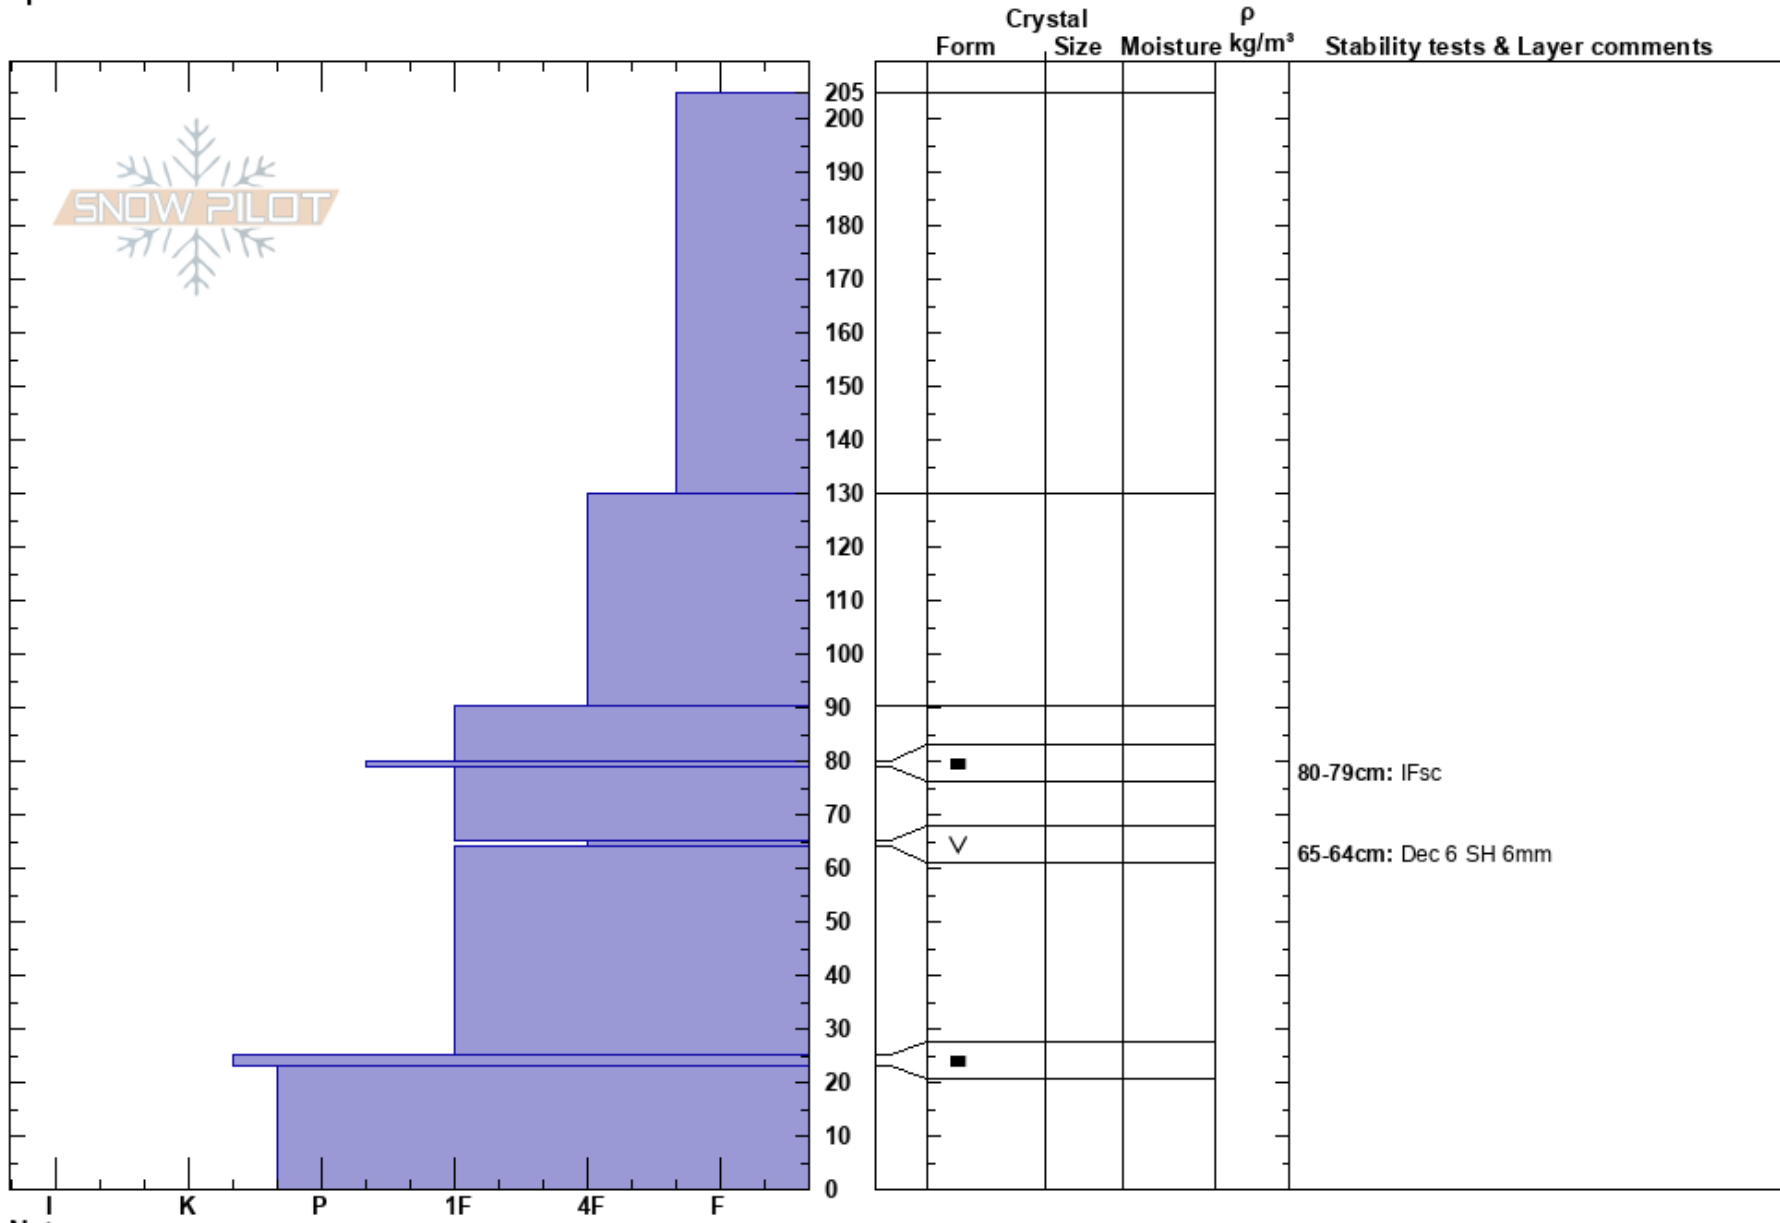

Sally's Profile  
 Monashee  
 BC  
 Elevation: 1945 m  
 Aspect: N  
 Specifics:

Kate Ediger  
 01/01/2025 - 12:45  
 Co-ord:  
 Slope Angle: 38°  
 Wind Loading:

Stability: **HS:205**  
 Air Temperature: -8.3°C **PF:40** 80-79cm: IFsc  
 Sky Cover: OVC **PS:30** 65-64cm: Dec 6 SH 6mm  
 Precipitation: S-1  
 Wind: Calm

**Notes:** Layer of concern and target was the Dec 6 SH