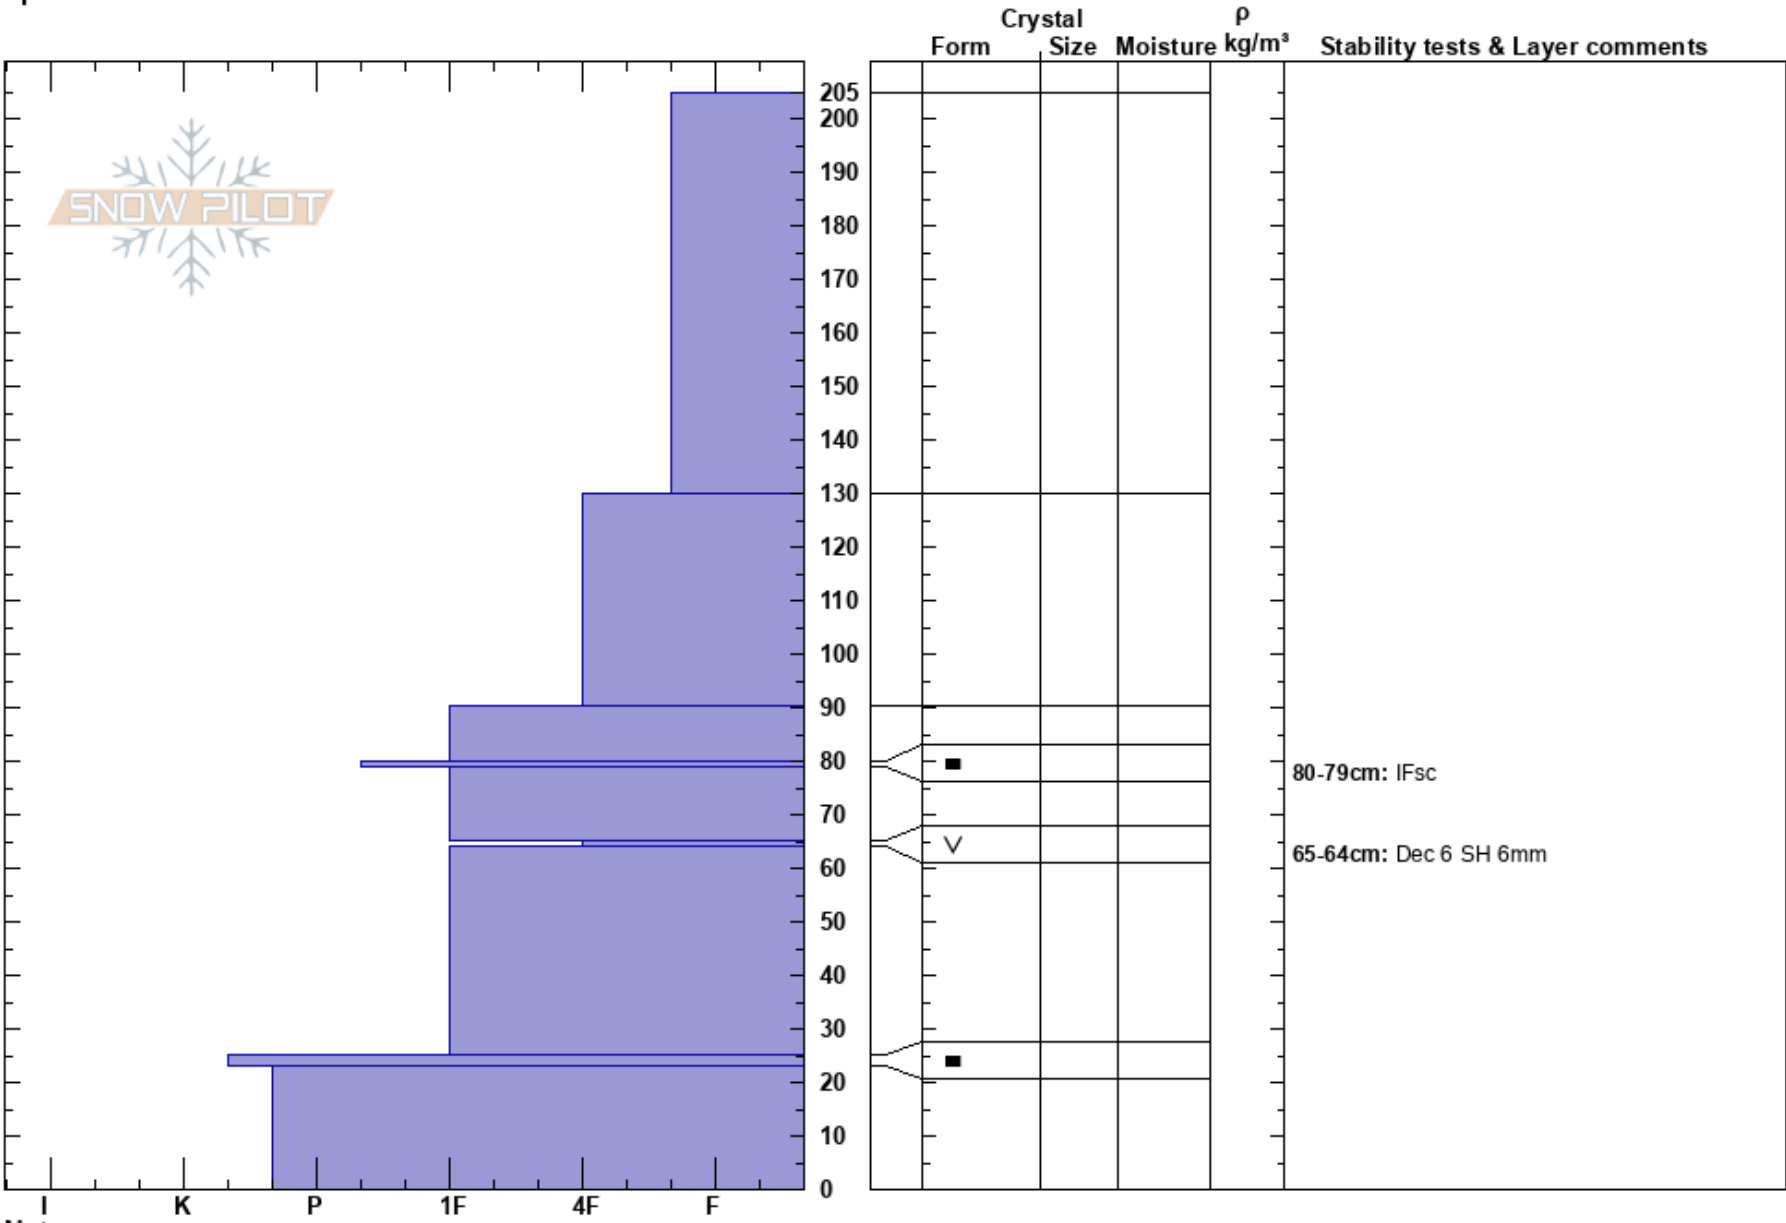

Sally's Profile
 Monashee
 BC
Elevation: 1945 m
Aspect: N
Specifics:

Kate Ediger
 01/01/2025 - 12:45
Co-ord:
Slope Angle: 38°
Wind Loading:

Stability: **HS:**205
Air Temperature: -8.3°C **PF:**40 **80-79cm:** IFsc
Sky Cover: OVC **PS:**30 **65-64cm:** Dec 6 SH 6mm
Precipitation: S-1
Wind: Calm

Notes: Layer of concern and target was the Dec 6 SH