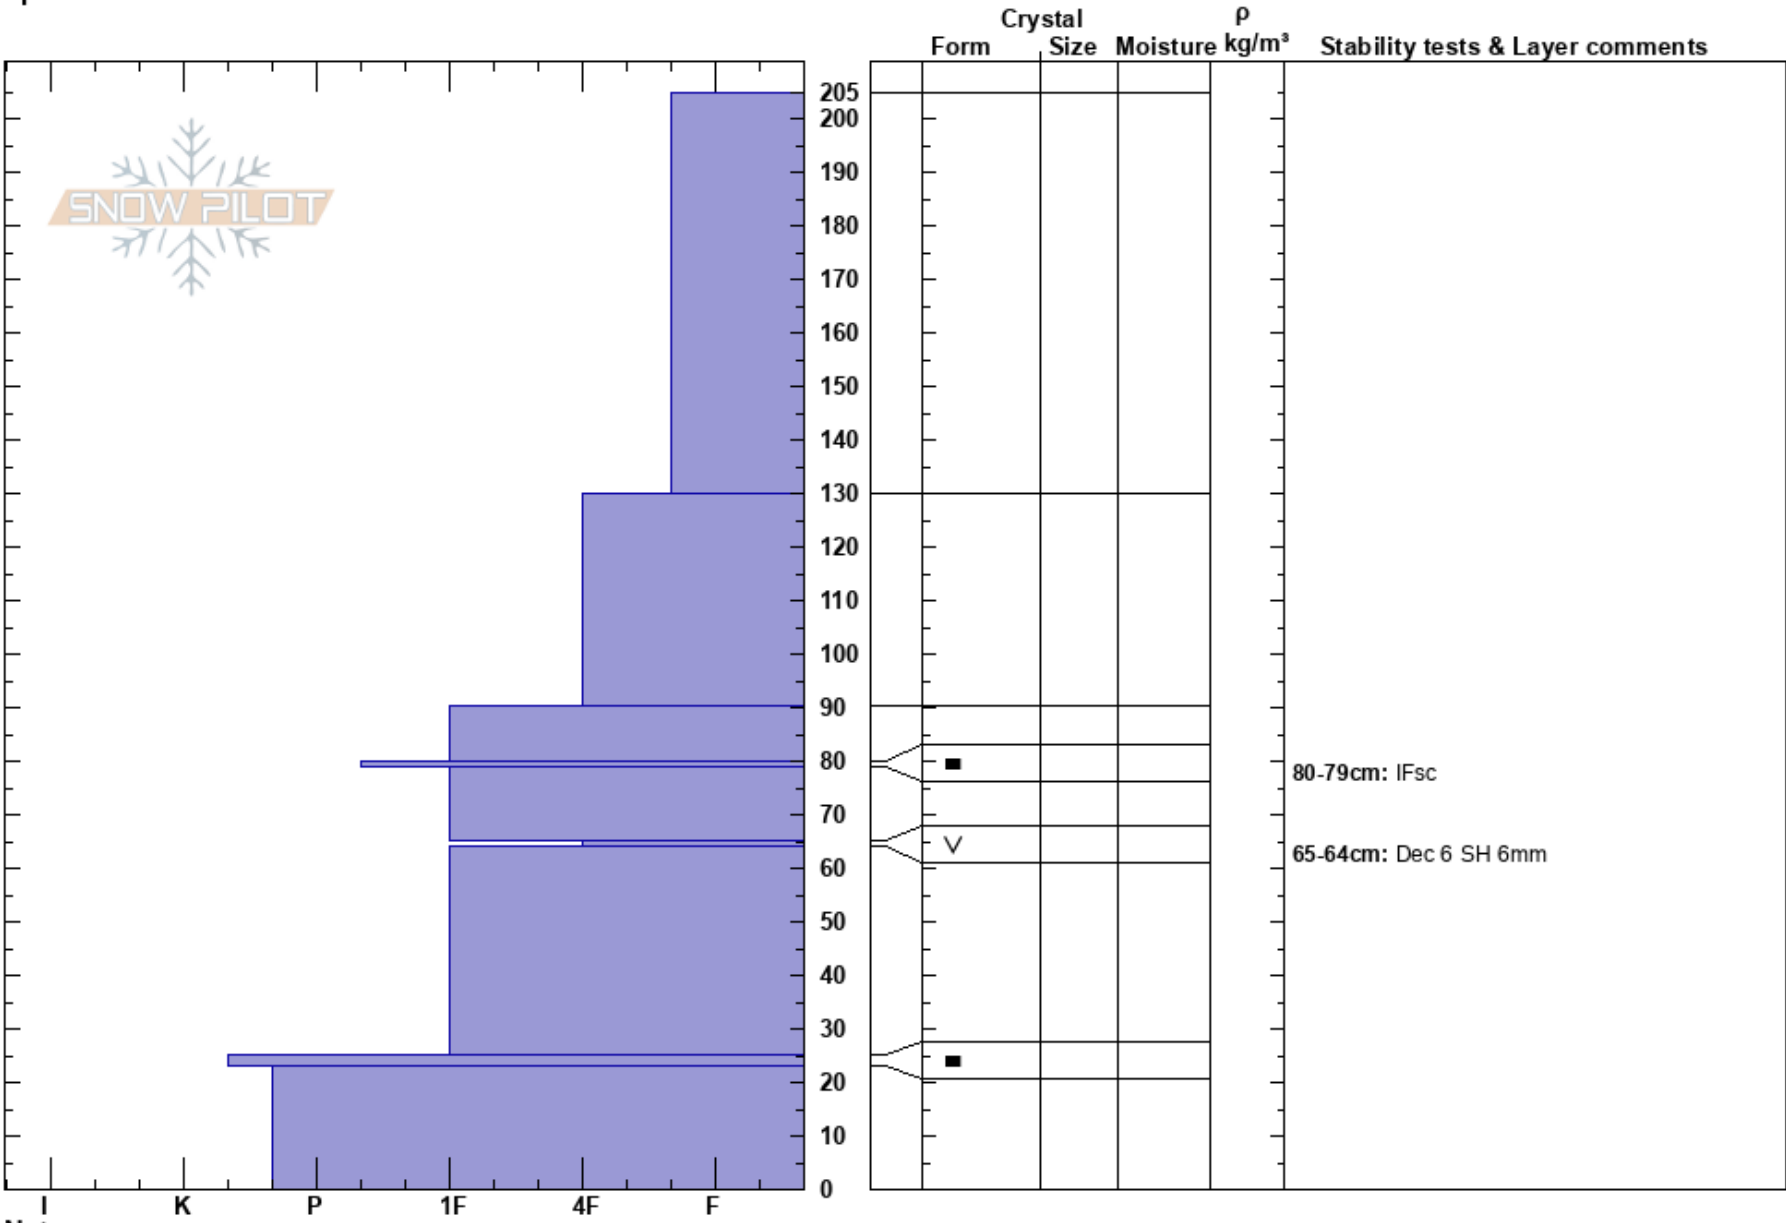

Sally's Profile  
 Monashee  
 BC  
 Elevation: 1945 m  
 Aspect: N  
 Specifics:

Kate Ediger  
 01/01/2025 - 12:45  
 Co-ord:  
 Slope Angle: 38°  
 Wind Loading:

Stability: HS:205  
 Air Temperature: -8.3°C PF:40  
 Sky Cover: OVC PS:30  
 Precipitation: S-1  
 Wind: Calm

Layer Notes:  
 80-79cm: IFsc  
 65-64cm: Dec 6 SH 6mm

Notes: Layer of concern and target was the Dec 6 SH