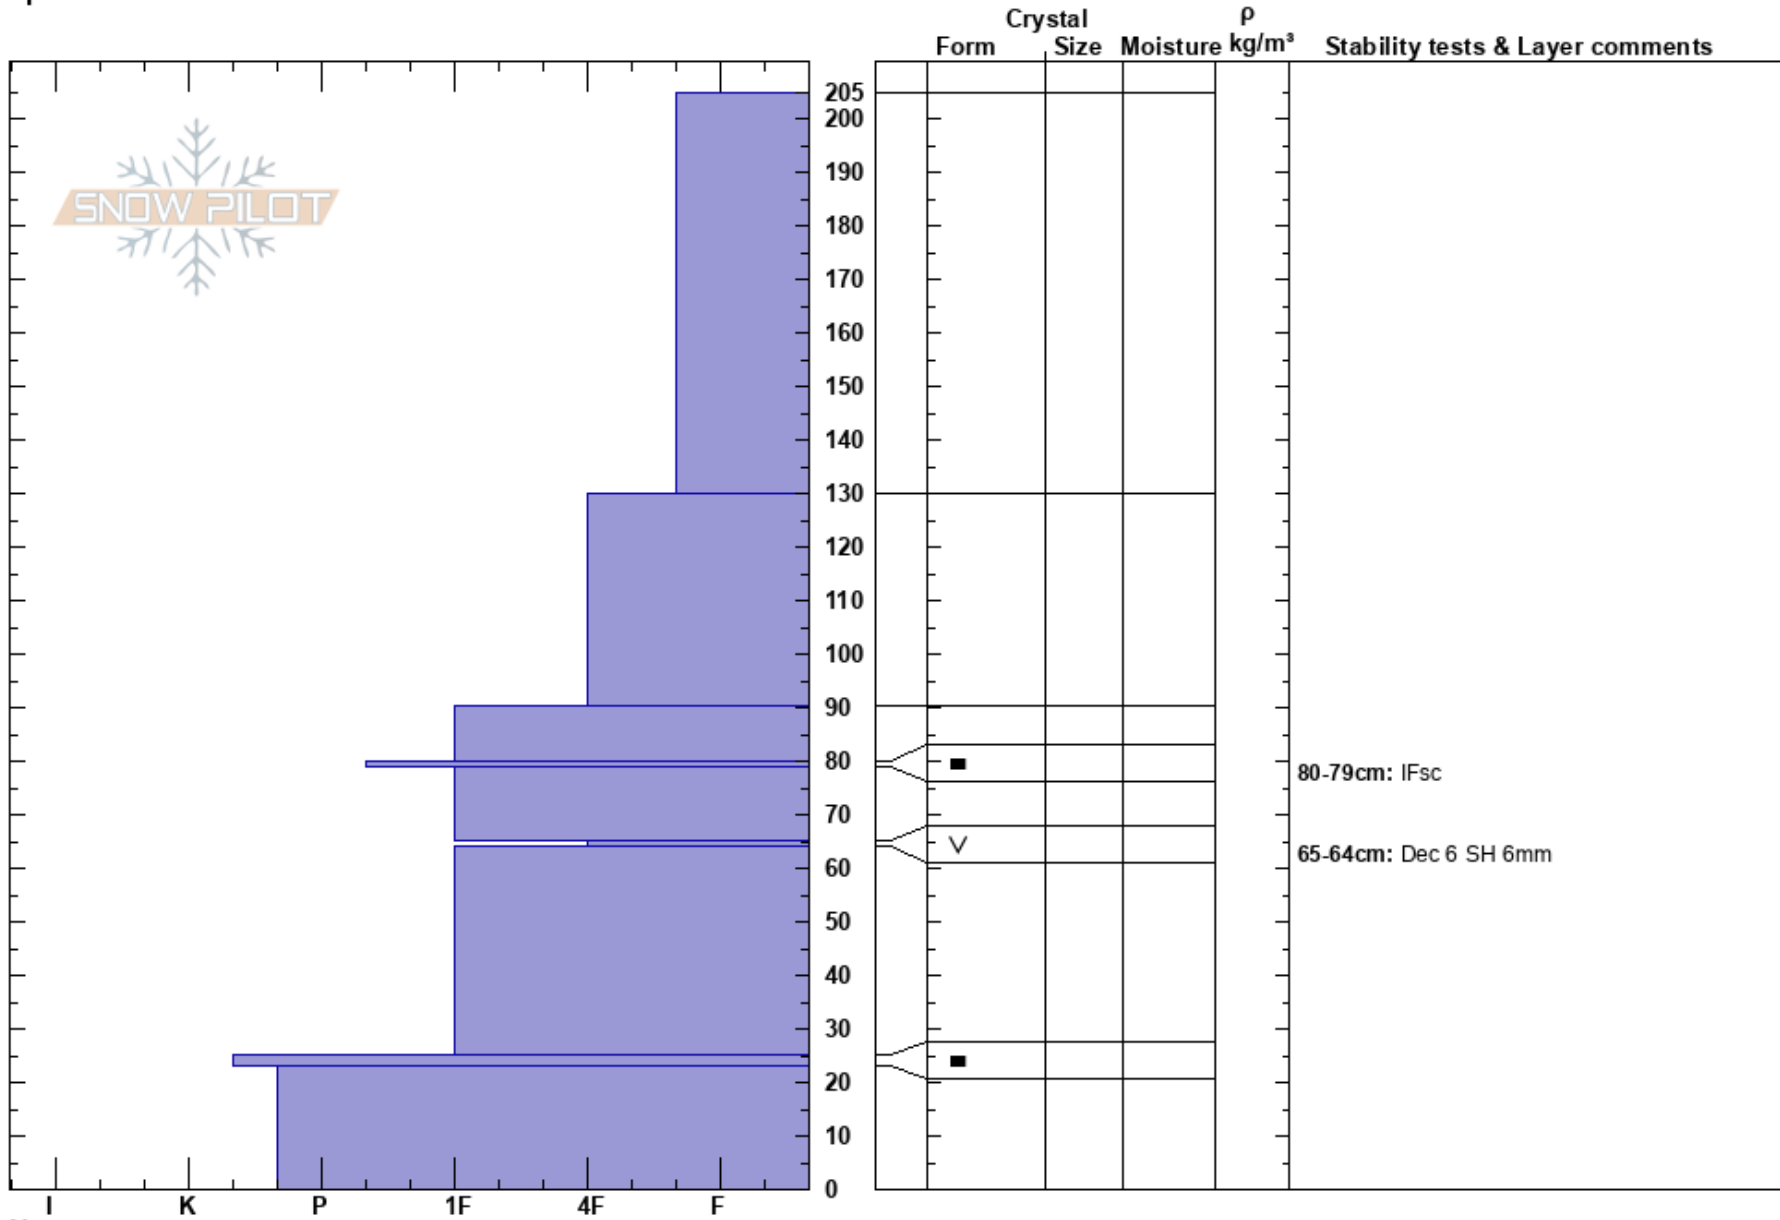

Sally's Profile
 Monashee
 BC
 Elevation: 1945 m
 Aspect: N
 Specifics:

Kate Ediger
 01/01/2025 - 12:45
 Co-ord:
 Slope Angle: 38°
 Wind Loading:

Stability: **HS:205**
 Air Temperature: -8.3°C **PF:40** 80-79cm: IFsc
 Sky Cover: OVC **PS:30** 65-64cm: Dec 6 SH 6mm
 Precipitation: S-1
 Wind: Calm

Notes: Layer of concern and target was the Dec 6 SH