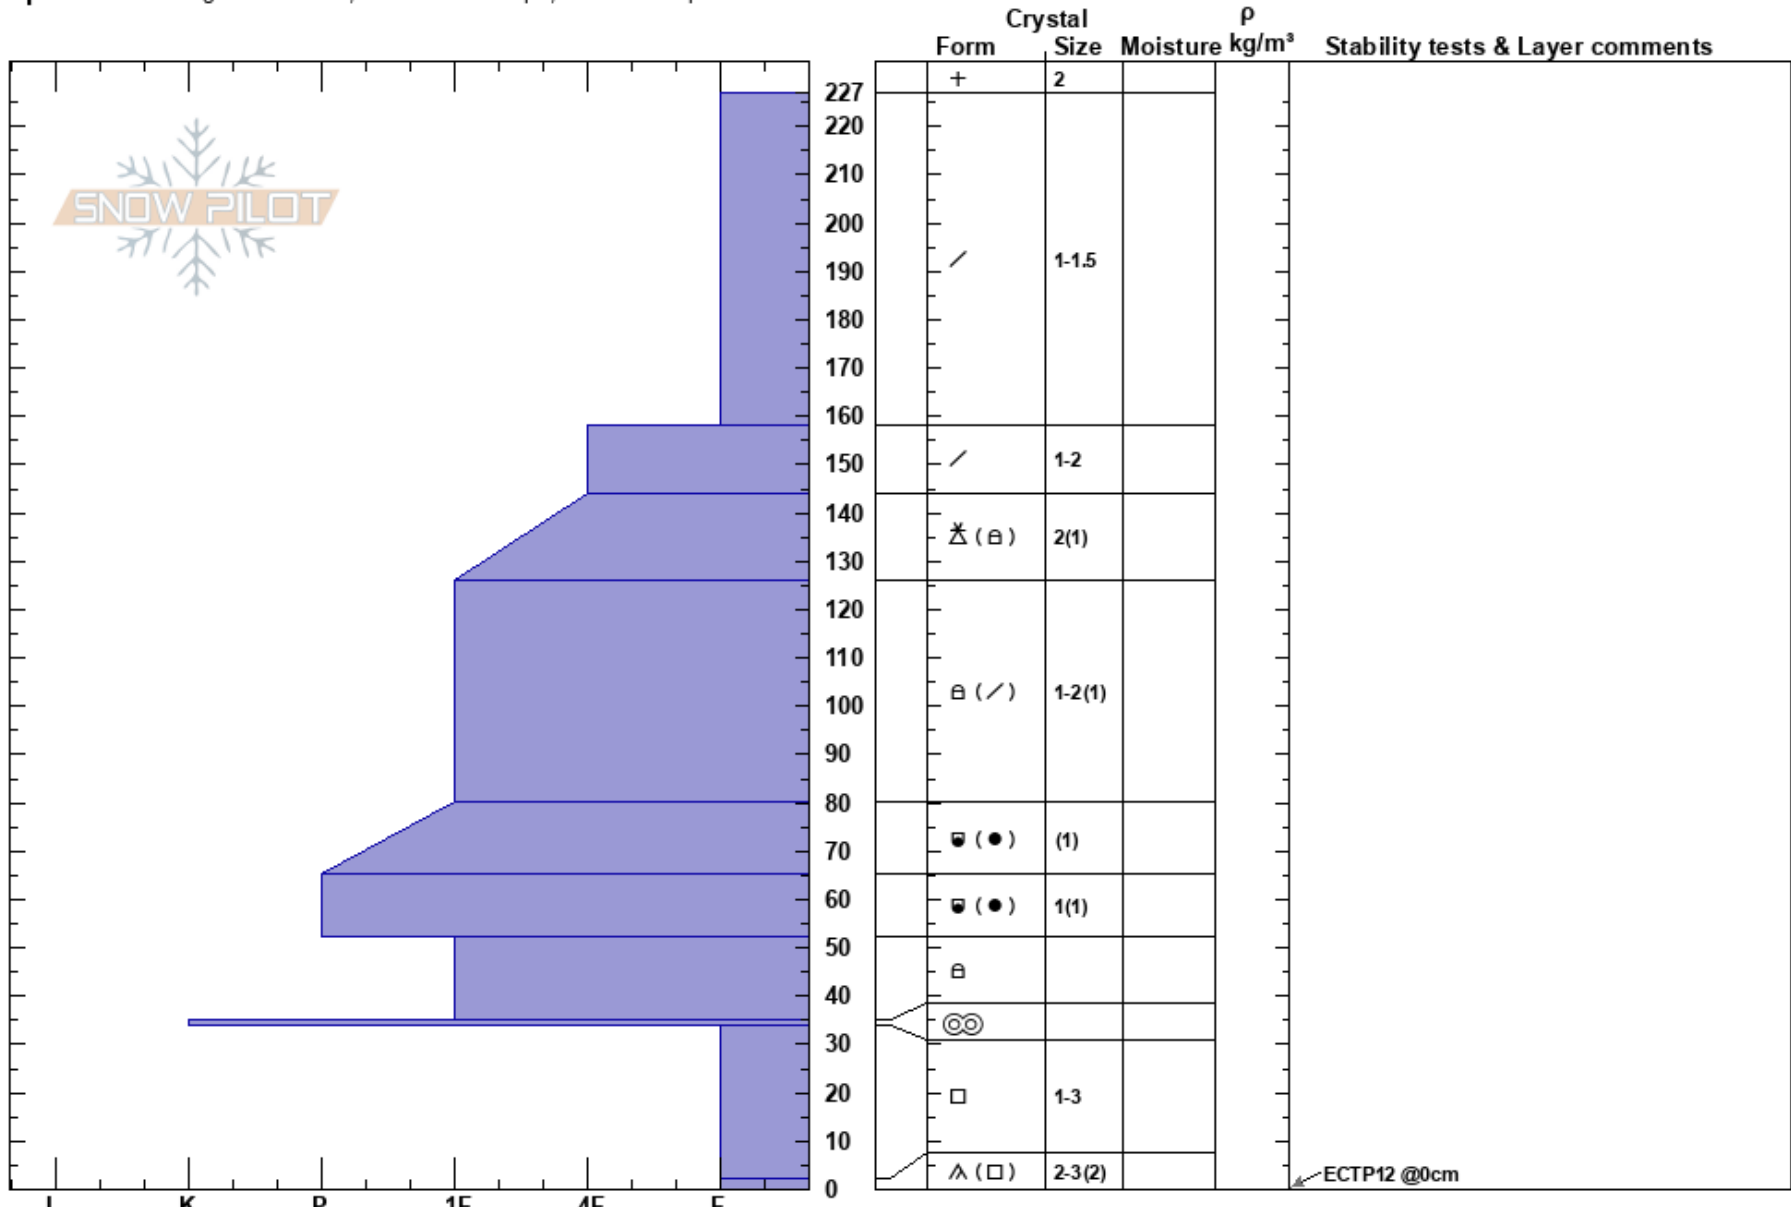

Mellehes Mid Slope
 Teton Range
 WY
Elevation: 9488 ft
Aspect: 282°
Specifics: Pit dug in a Ski Area; Ski tracks on slope; We skied slope

Allison Paul
 01/01/2025 - 3:30pm
Co-ord: 43.77721N, -110.92568W
Slope Angle: 34°
Wind Loading: no

Stability: HS:227
Air Temperature: 8°F
Sky Cover: OVC
Precipitation: S2
Wind: SW Moderate
Layer Notes: 2-0cm:Problematic layer

Notes: We performed an ECT (although the depth was greater than 100cm) directly adjacent to this pit (4 feet to the looker's right), as we could not perform an ECT due to the depth of this pit, that pit's depth was 189cm, and where we had a result of ECTP12.