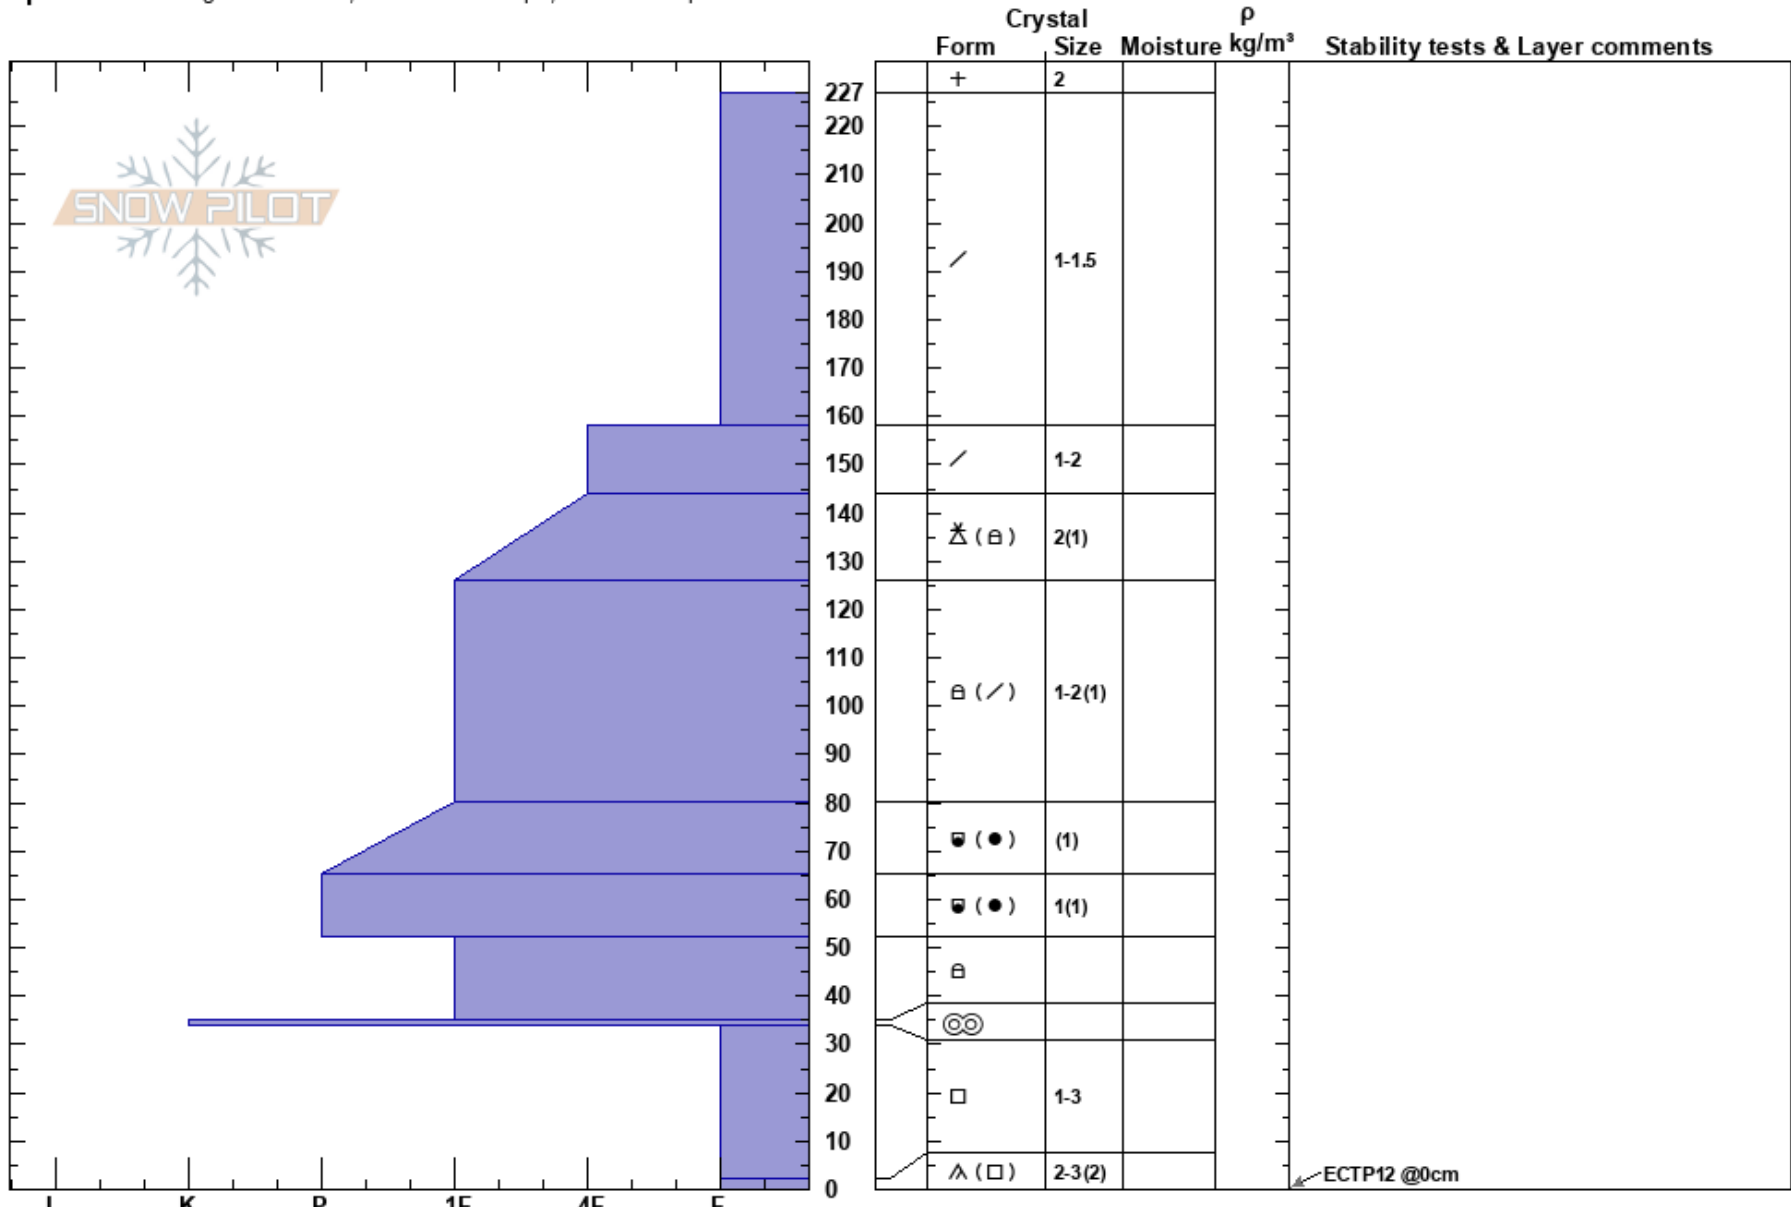

Mellehes Mid Slope
 Teton Range
 WY
 Elevation: 9488 ft
 Aspect: 282°
 Specifics: Pit dug in a Ski Area; Ski tracks on slope; We skied slope

Allison Paul
 01/01/2025 - 3:30pm
 Co-ord: 43.77721N, -110.92568W
 Slope Angle: 34°
 Wind Loading: no

Stability: **HS:227**
 Air Temperature: 8°F
 Sky Cover: OVC
 Precipitation: S2
 Wind: SW Moderate
 Layer Notes: 2-0cm: Problematic layer

Notes: We performed an ECT (although the depth was greater than 100cm) directly adjacent to this pit (4 feet to the looker's right), as we could not perform an ECT due to the depth of this pit, that pit's depth was 189cm, and where we had a result of ECTP12.