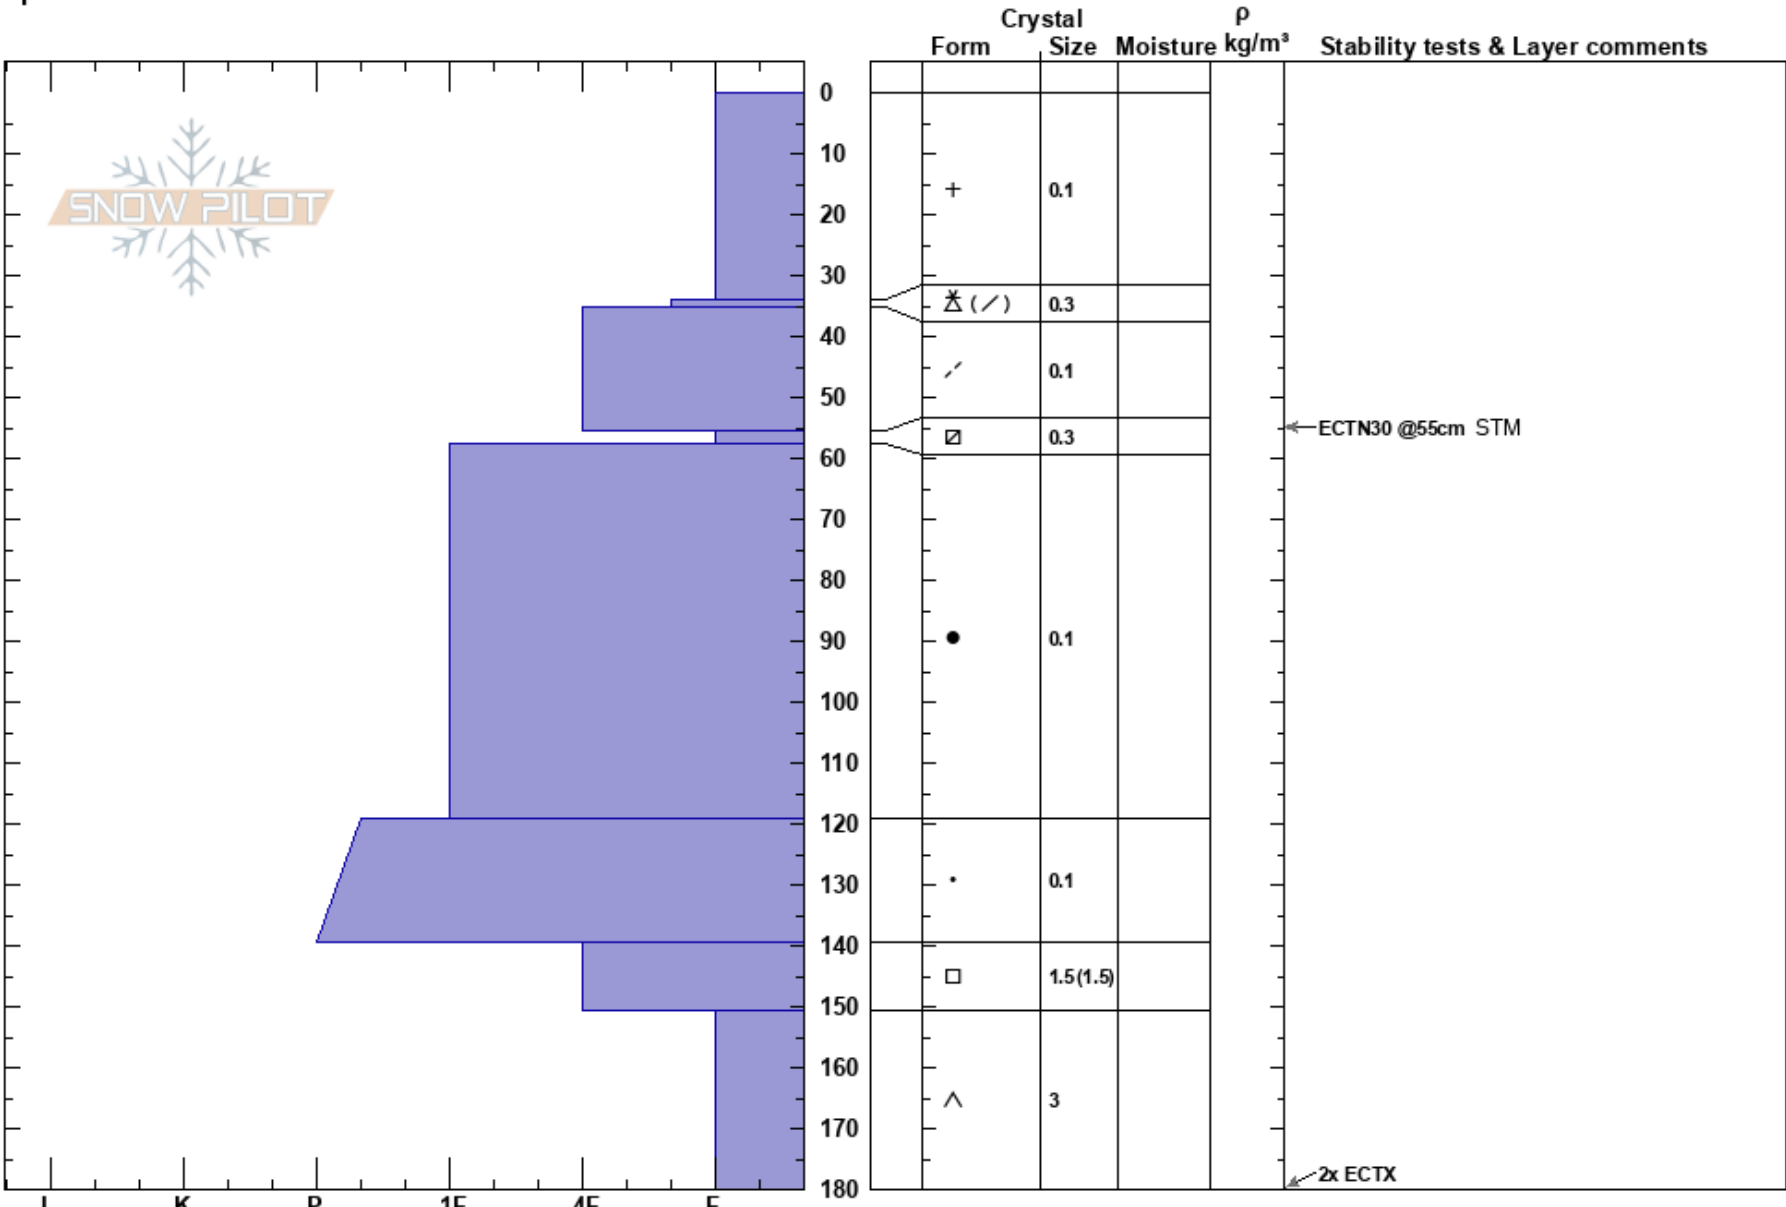

Drews slide
 Teton Range
 WY
 Elevation: 9850 ft
 Aspect: NE
 Specifics:

Dave Miller
 01/01/2025 - 10:00am
 Co-ord: 43.57985N, -110.87806E
 Slope Angle: 20°
 Wind Loading: yes

Stability: Fair
 Air Temperature: 15°F
 Sky Cover: OVC
 Precipitation: S2
 Wind: SW Moderate

HS:180
 PF:45 55.6-57.6cm:Problematic layer

Notes: ECPTN Moderate Hasard