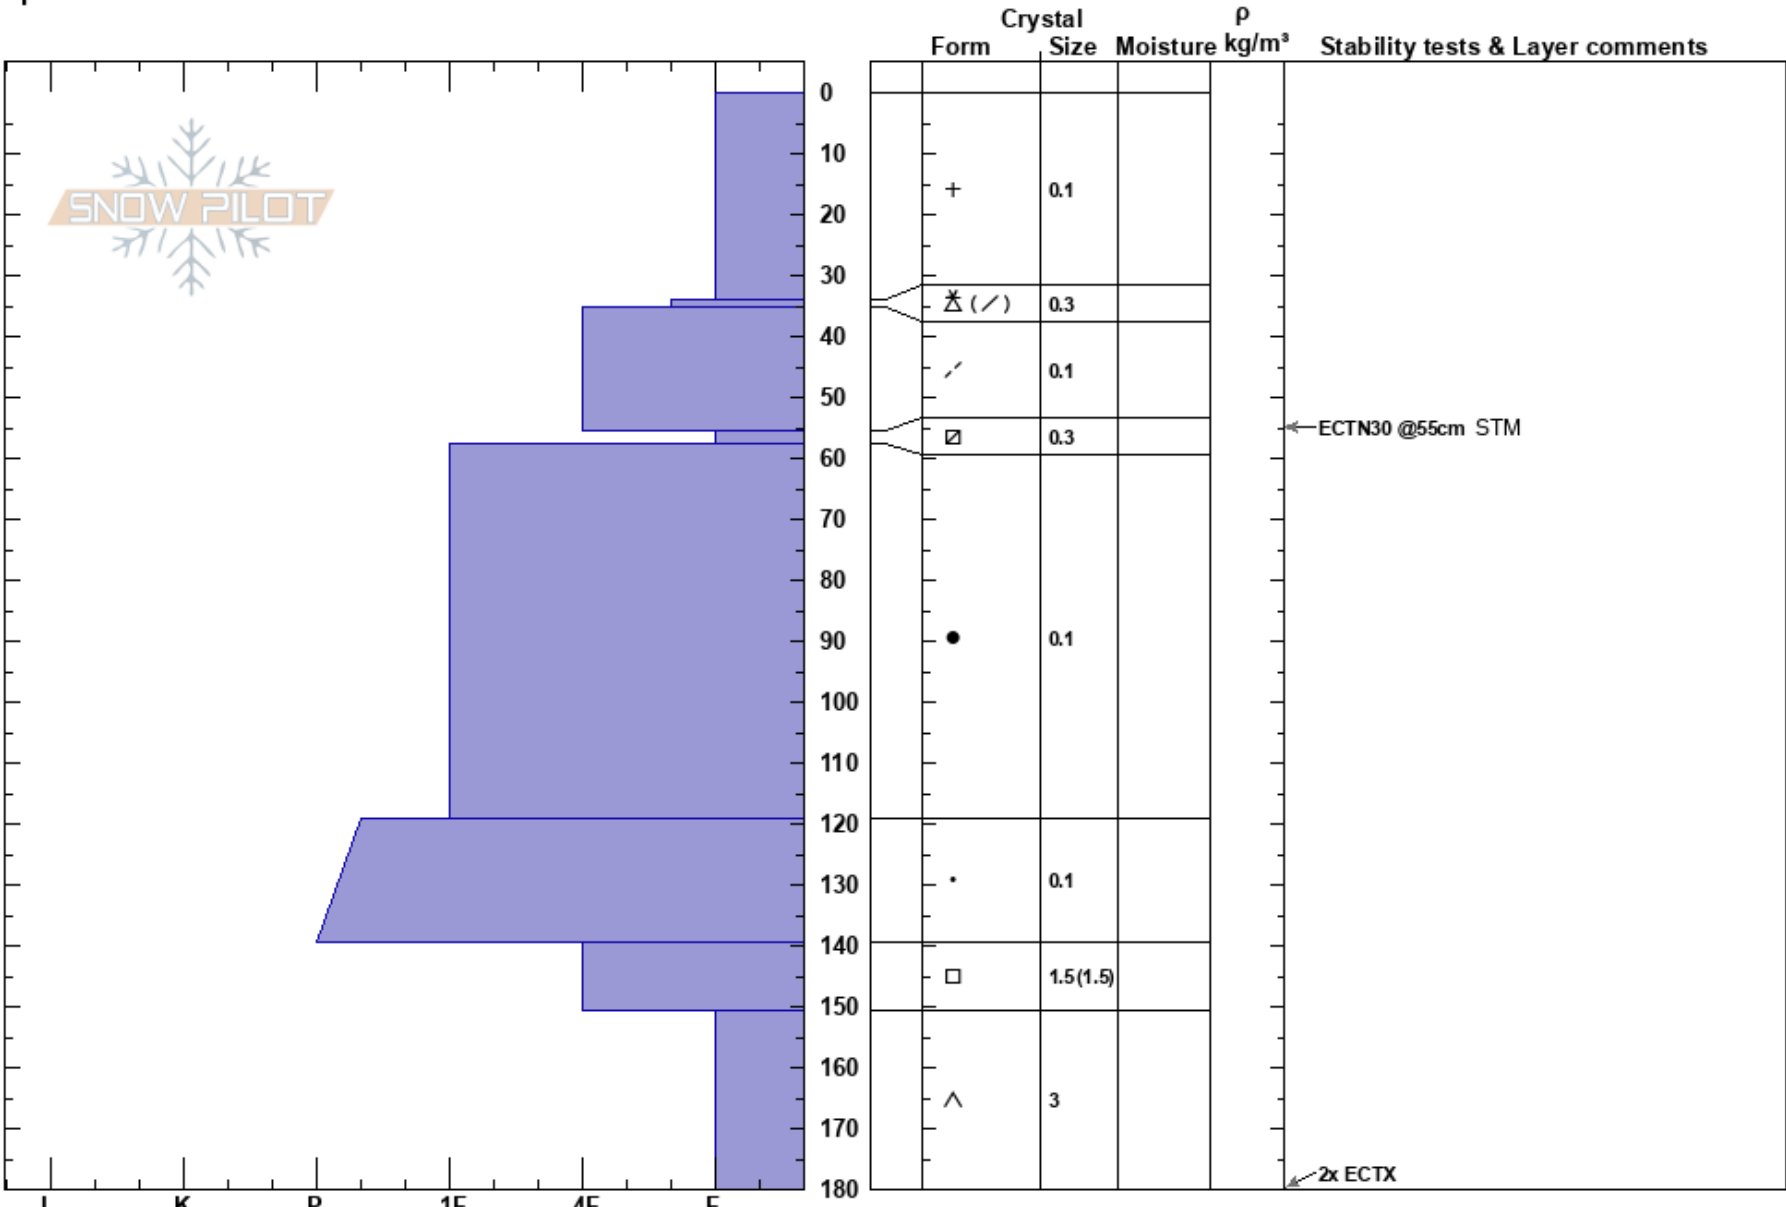

Drews slide  
Teton Range  
WY  
Elevation: 9850 ft  
Aspect: NE  
Specifics:

Dave Miller  
01/01/2025 - 10:00am  
Co-ord: 43.57985N, -110.87806E  
Slope Angle: 20°  
Wind Loading: yes

Stability: Fair  
Air Temperature: 15°F  
Sky Cover: OVC  
Precipitation: S2  
Wind: SW Moderate

HS:180  
PF:45 55.6-57.6cm:Problematic layer

Notes: ECPTN Moderate Hasard