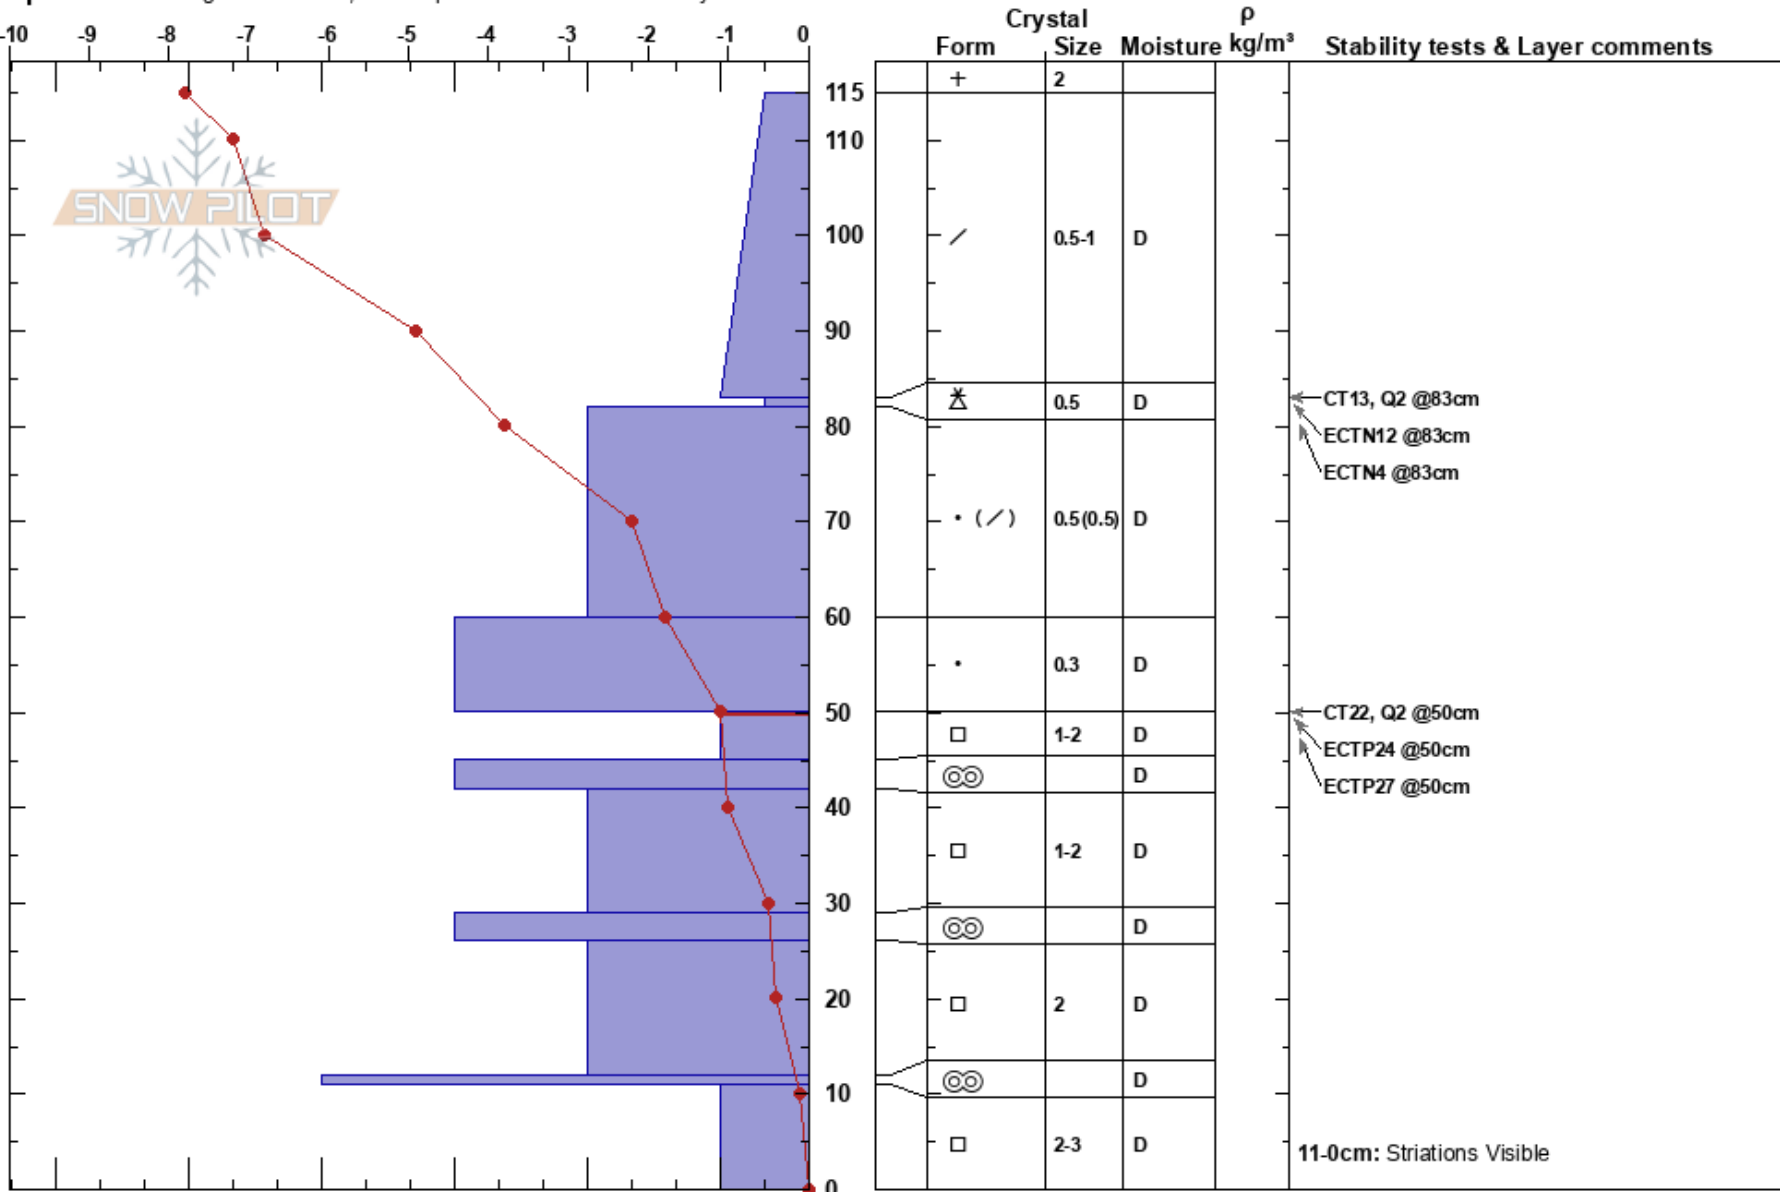

YC Cat Shop Hill
 Madison Range-N
 MT
 Elevation: 8280 ft
 Aspect: 120°

Griffin Dittmar
 12/31/2024 - 12:00pm
 Co-ord: 45.23397N, -111.42787W
 Slope Angle: 29°
 Wind Loading: no

Stability: **HS:115**
 Air Temperature: -9.2°C PF:75
 Sky Cover: SCT
 Precipitation: NO
 Wind: SW Light Breeze

Layer Notes:
 50-45cm: Problematic layer
 11-0cm: Striations Visible

Specifics: Pit dug in a Ski Area; Pit is representative of backcountry

Notes: Pit dug by: Griffin Dittmar and Keith Kohlberg right outside ski area boundary.
 Grom Score: 4