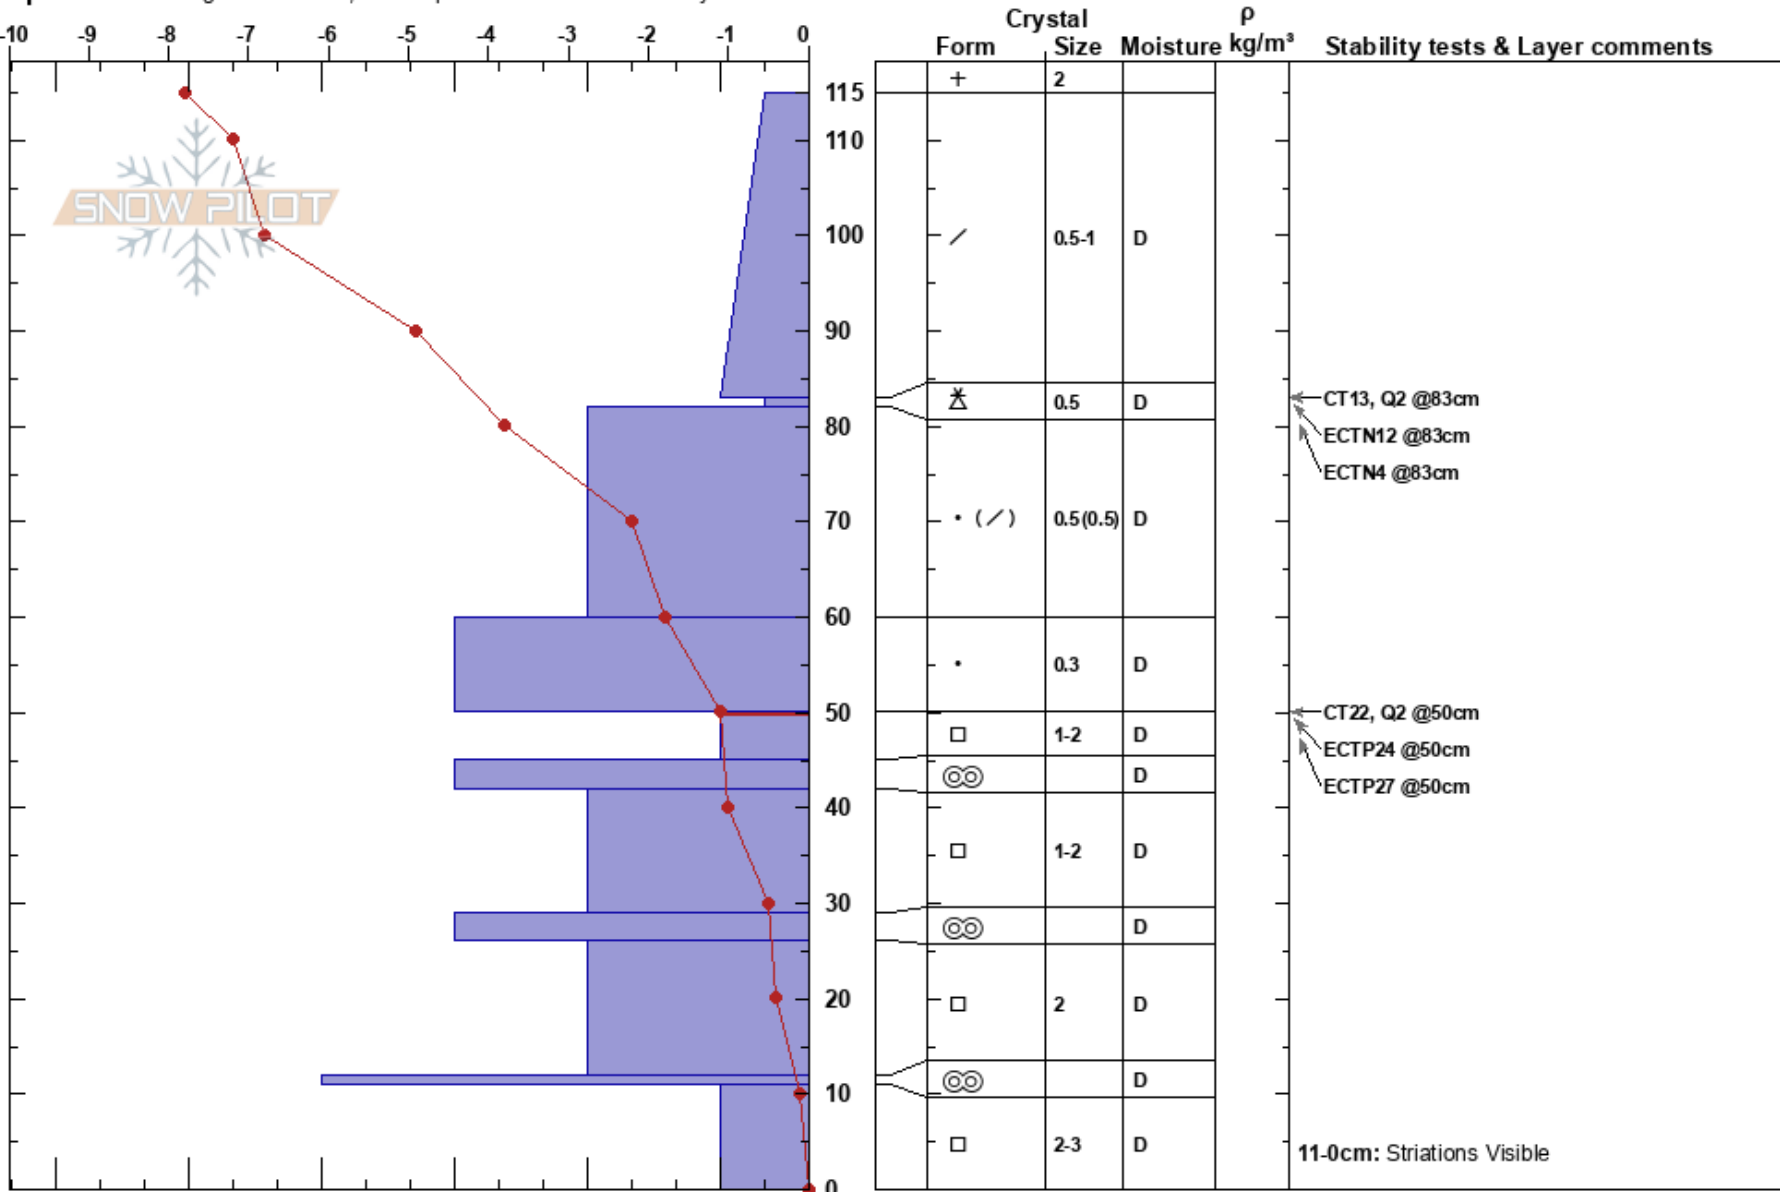

YC Cat Shop Hill  
 Madison Range-N  
 MT  
 Elevation: 8280 ft  
 Aspect: 120°

Griffin Dittmar  
 12/31/2024 - 12:00pm  
 Co-ord: 45.23397N, -111.42787W  
 Slope Angle: 29°  
 Wind Loading: no

Stability: **HS:115**  
 Air Temperature: -9.2°C PF:75  
 Sky Cover: SCT  
 Precipitation: NO  
 Wind: SW Light Breeze

Layer Notes:  
 50-45cm: Problematic layer  
 11-0cm: Striations Visible

Specifics: Pit dug in a Ski Area; Pit is representative of backcountry

Notes: Pit dug by: Griffin Dittmar and Keith Kohlberg right outside ski area boundary.  
 Grom Score: 4