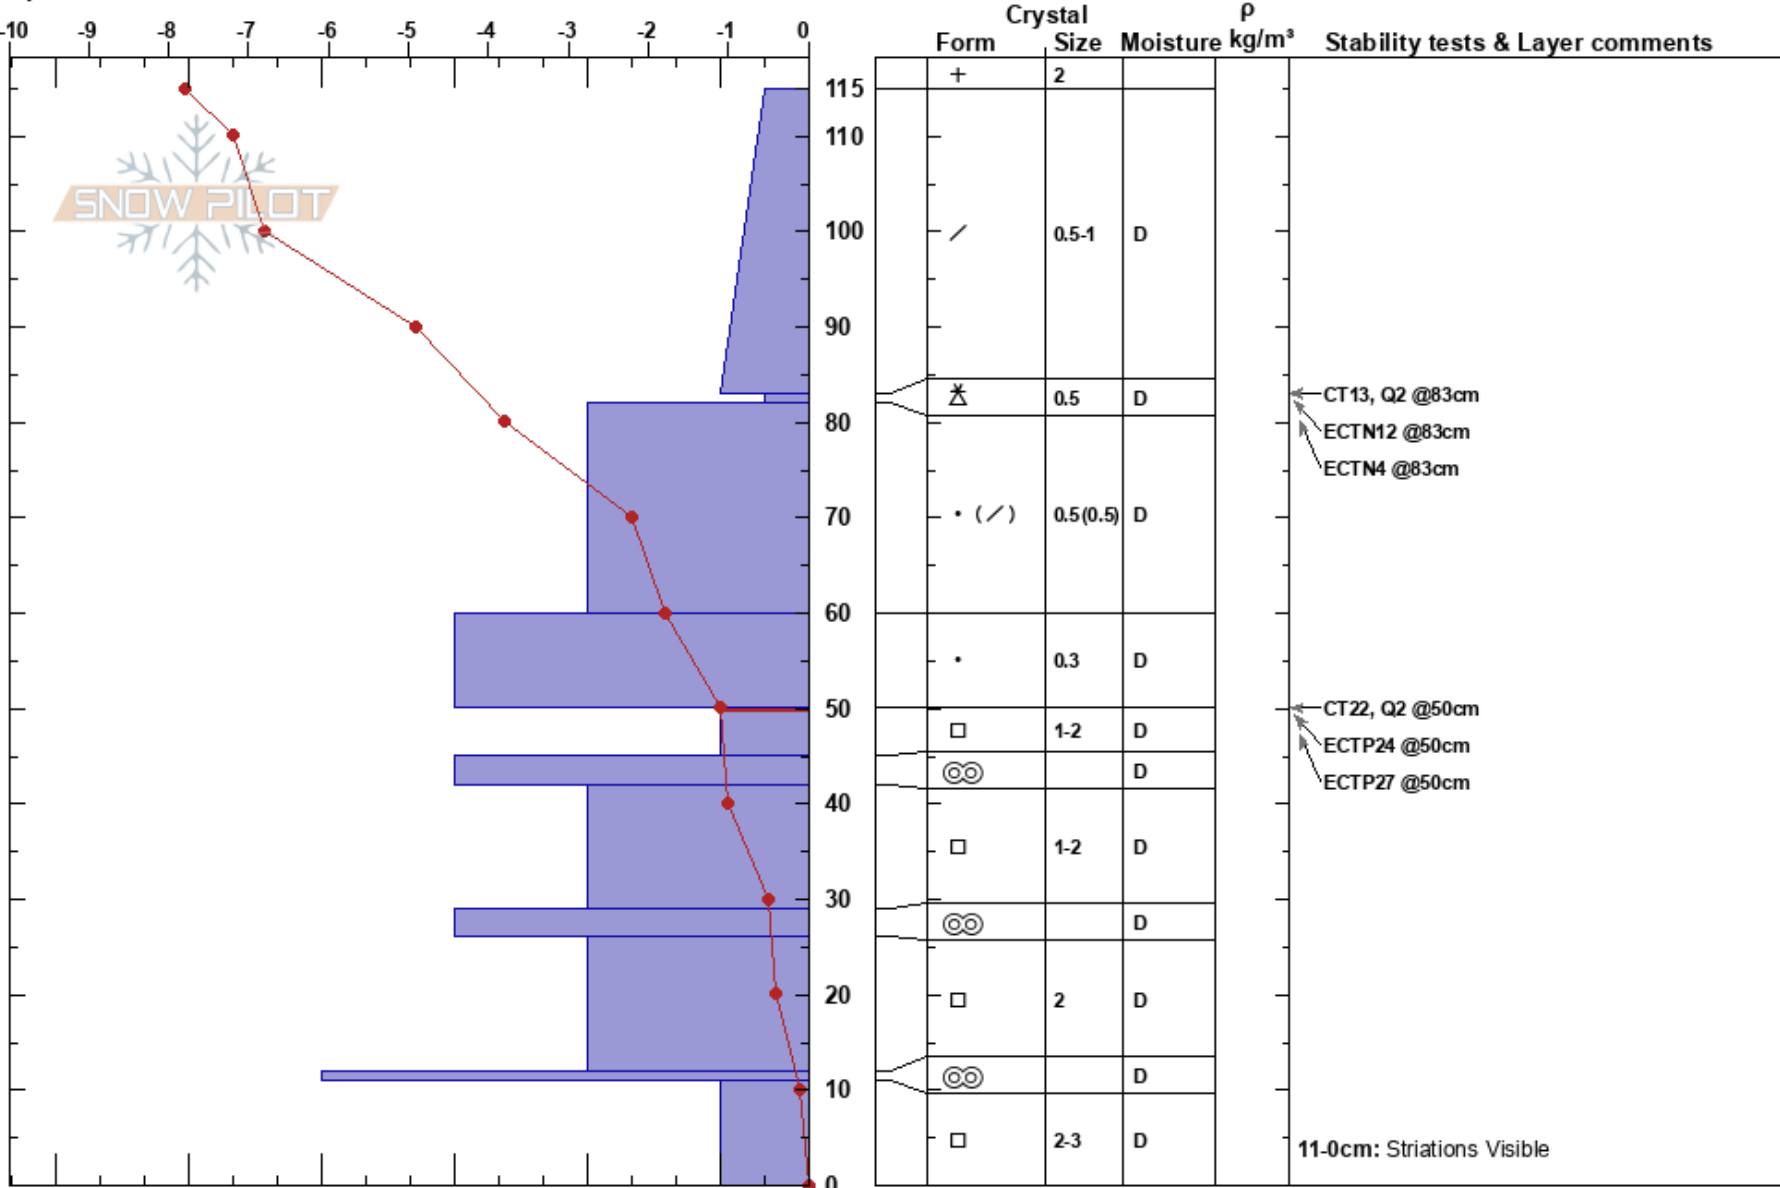

YC Cat Shop Hill
 Madison Range-N
 MT
 Elevation: 8280 ft
 Aspect: 120°

Griffin Dittmar
 12/31/2024 - 12:00pm
 Co-ord: 45.23397N, -111.42787W
 Slope Angle: 29°
 Wind Loading: no

Stability: **HS:115**
 Air Temperature: -9.2°C PF:75
 Sky Cover: SCT
 Precipitation: NO
 Wind: SW Light Breeze

Layer Notes:
 50-45cm: Problematic layer
 11-0cm: Striations Visible

Specifics: Pit dug in a Ski Area; Pit is representative of backcountry

Notes: Pit dug by: Griffin Dittmar and Keith Kohlberg right outside ski area boundary.
 Grom Score: 4