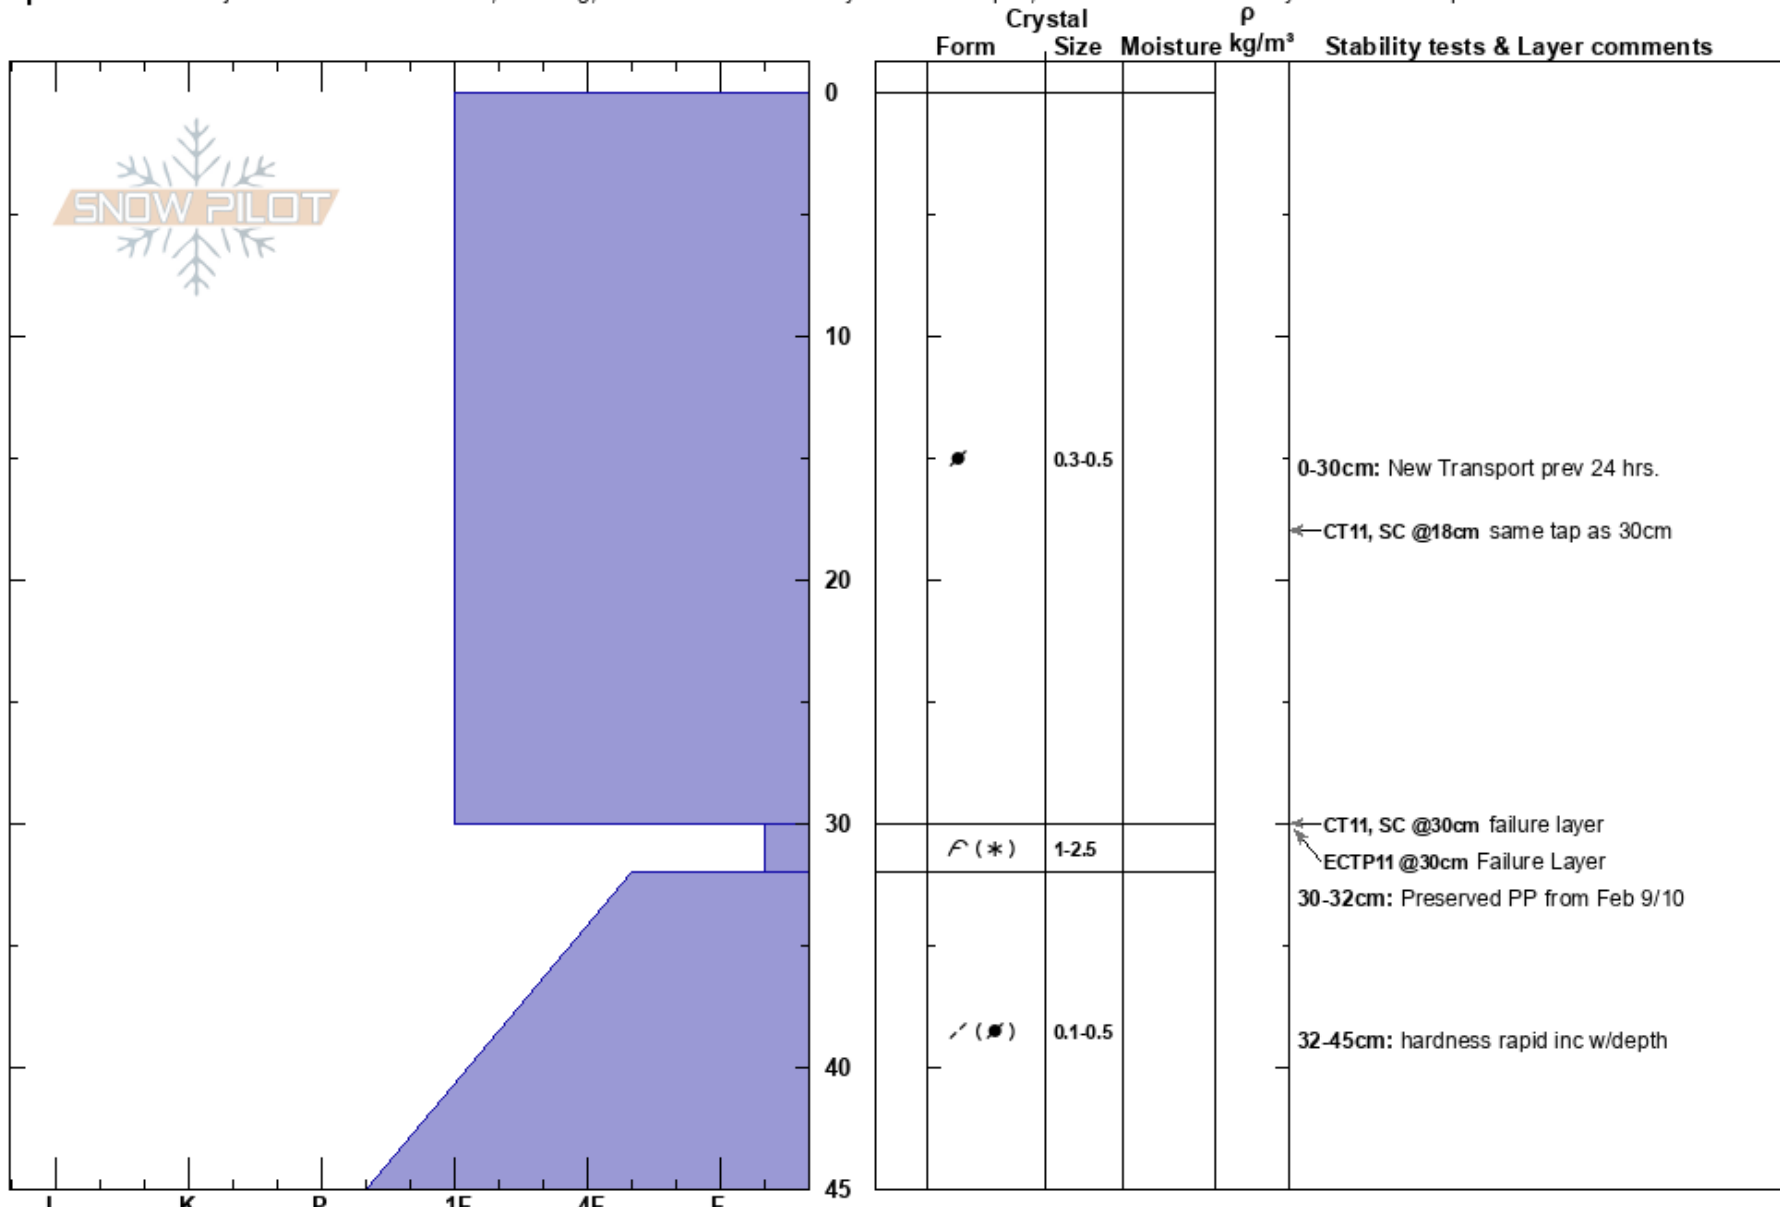

Northstar
 Front Range
 CO
Elevation: 12440 ft
Aspect: 130°

Loveland SP
 02/11/2018 - 2:30pm
Co-ord: 39.68028N, -105.92097W
Slope Angle: 33°
Wind Loading: previous

Stability: Poor
Air Temperature: -18°C
Sky Cover: CLR
Precipitation: NO
Wind: NW Moderate

HS:45
PS:2
Layer Notes:
 0-30cm: New Transport prev 24 hrs.
 30-32cm: Preserved PP from Feb 9/10
 30-32cm: Problematic layer
 32-45cm: hardness rapid inc w/depth

Specifics: Pit is adjacent to avalanche: crown; Cracking; Recent avalanche activity on similar slopes; Recent avalanche activity on different slopes

Notes: Crown of a HS-AEc-R2-D2-S Released on 4# explosive. Total ht of snowpack actually 287cm.