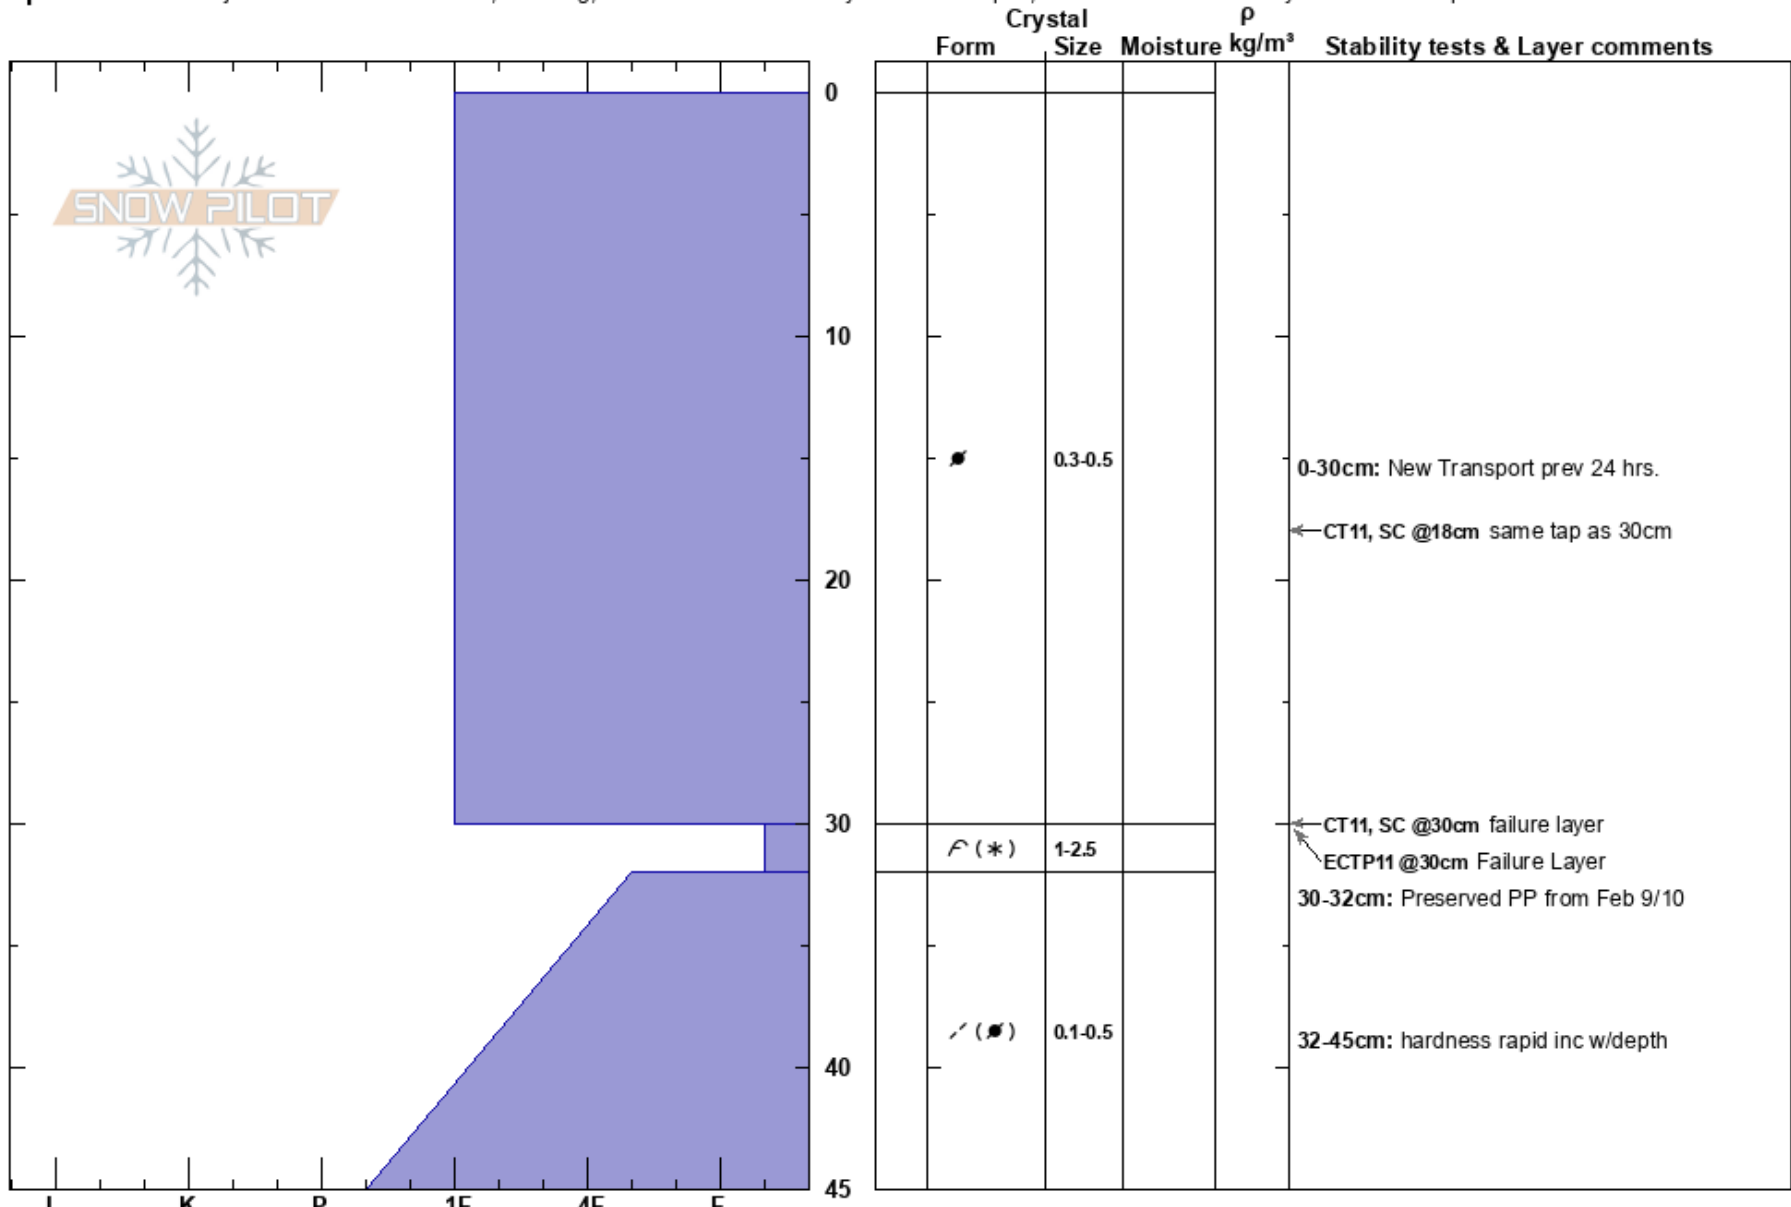

Northstar
 Front Range
 CO
Elevation: 12440 ft
Aspect: 130°

Loveland SP
 02/11/2018 - 2:30pm
Co-ord: 39.68028N, -105.92097W
Slope Angle: 33°
Wind Loading: previous

Stability: Poor
Air Temperature: -18°C
Sky Cover: CLR
Precipitation: NO
Wind: NW Moderate

HS:45
PS:2
Layer Notes:
 0-30cm: New Transport prev 24 hrs.
 30-32cm: Preserved PP from Feb 9/10
 30-32cm: Problematic layer
 32-45cm: hardness rapid inc w/depth

Specifics: Pit is adjacent to avalanche: crown; Cracking; Recent avalanche activity on similar slopes; Recent avalanche activity on different slopes

Notes: Crown of a HS-AEc-R2-D2-S Released on 4# explosive. Total ht of snowpack actually 287cm.