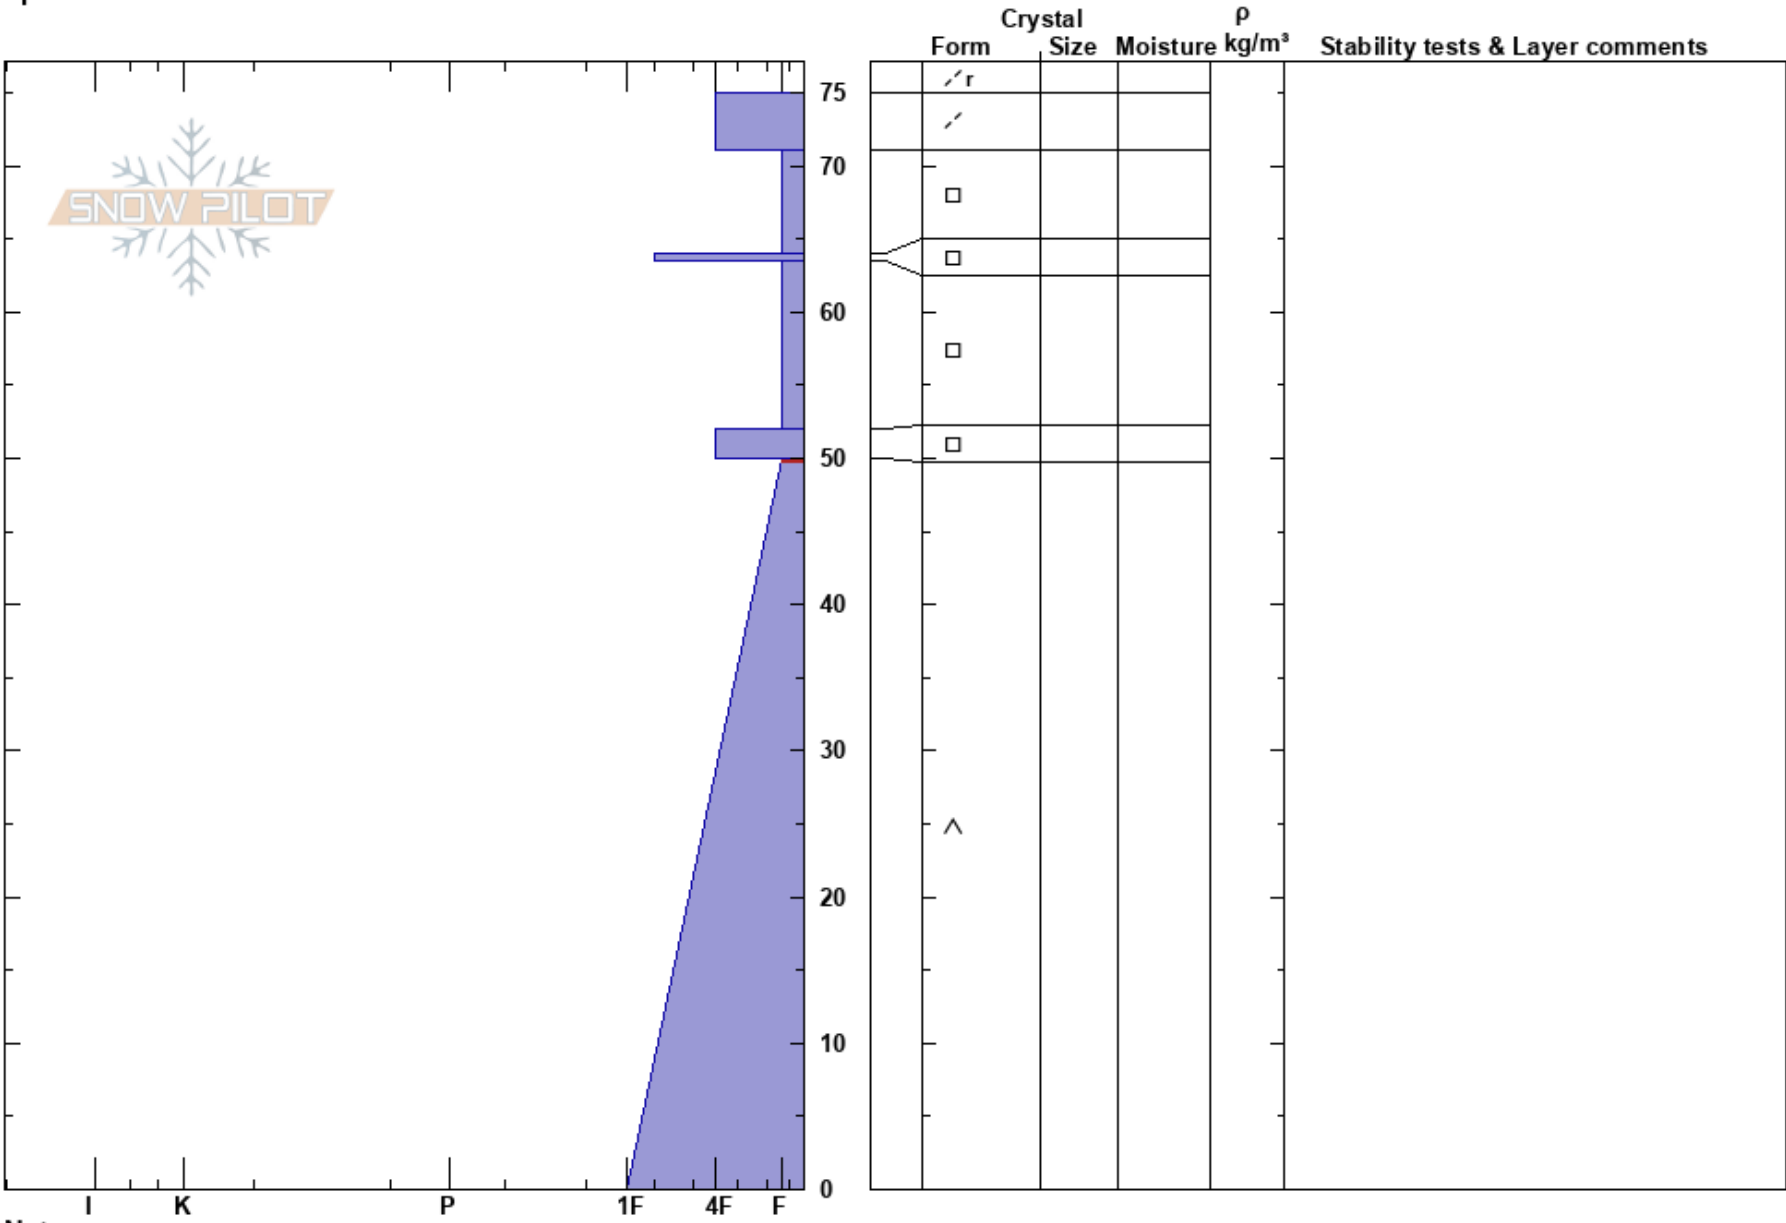

Pikes Peak BTL NE
 Pikes Peak
 CO
 Elevation: 11000 ft
 Aspect: 80°
 Specifics:

Rich Rogers
 12/31/2024 - 10:30am
 Co-ord:
 Slope Angle: 25°
 Wind Loading:

Stability: Poor
 Air Temperature: -10°C
 Sky Cover: SCT
 Precipitation: NO
 Wind: Moderate

HS:75
 PF:30
 PS:10
 50-0cm: Problematic layer

Notes: I K P 1F 4F F