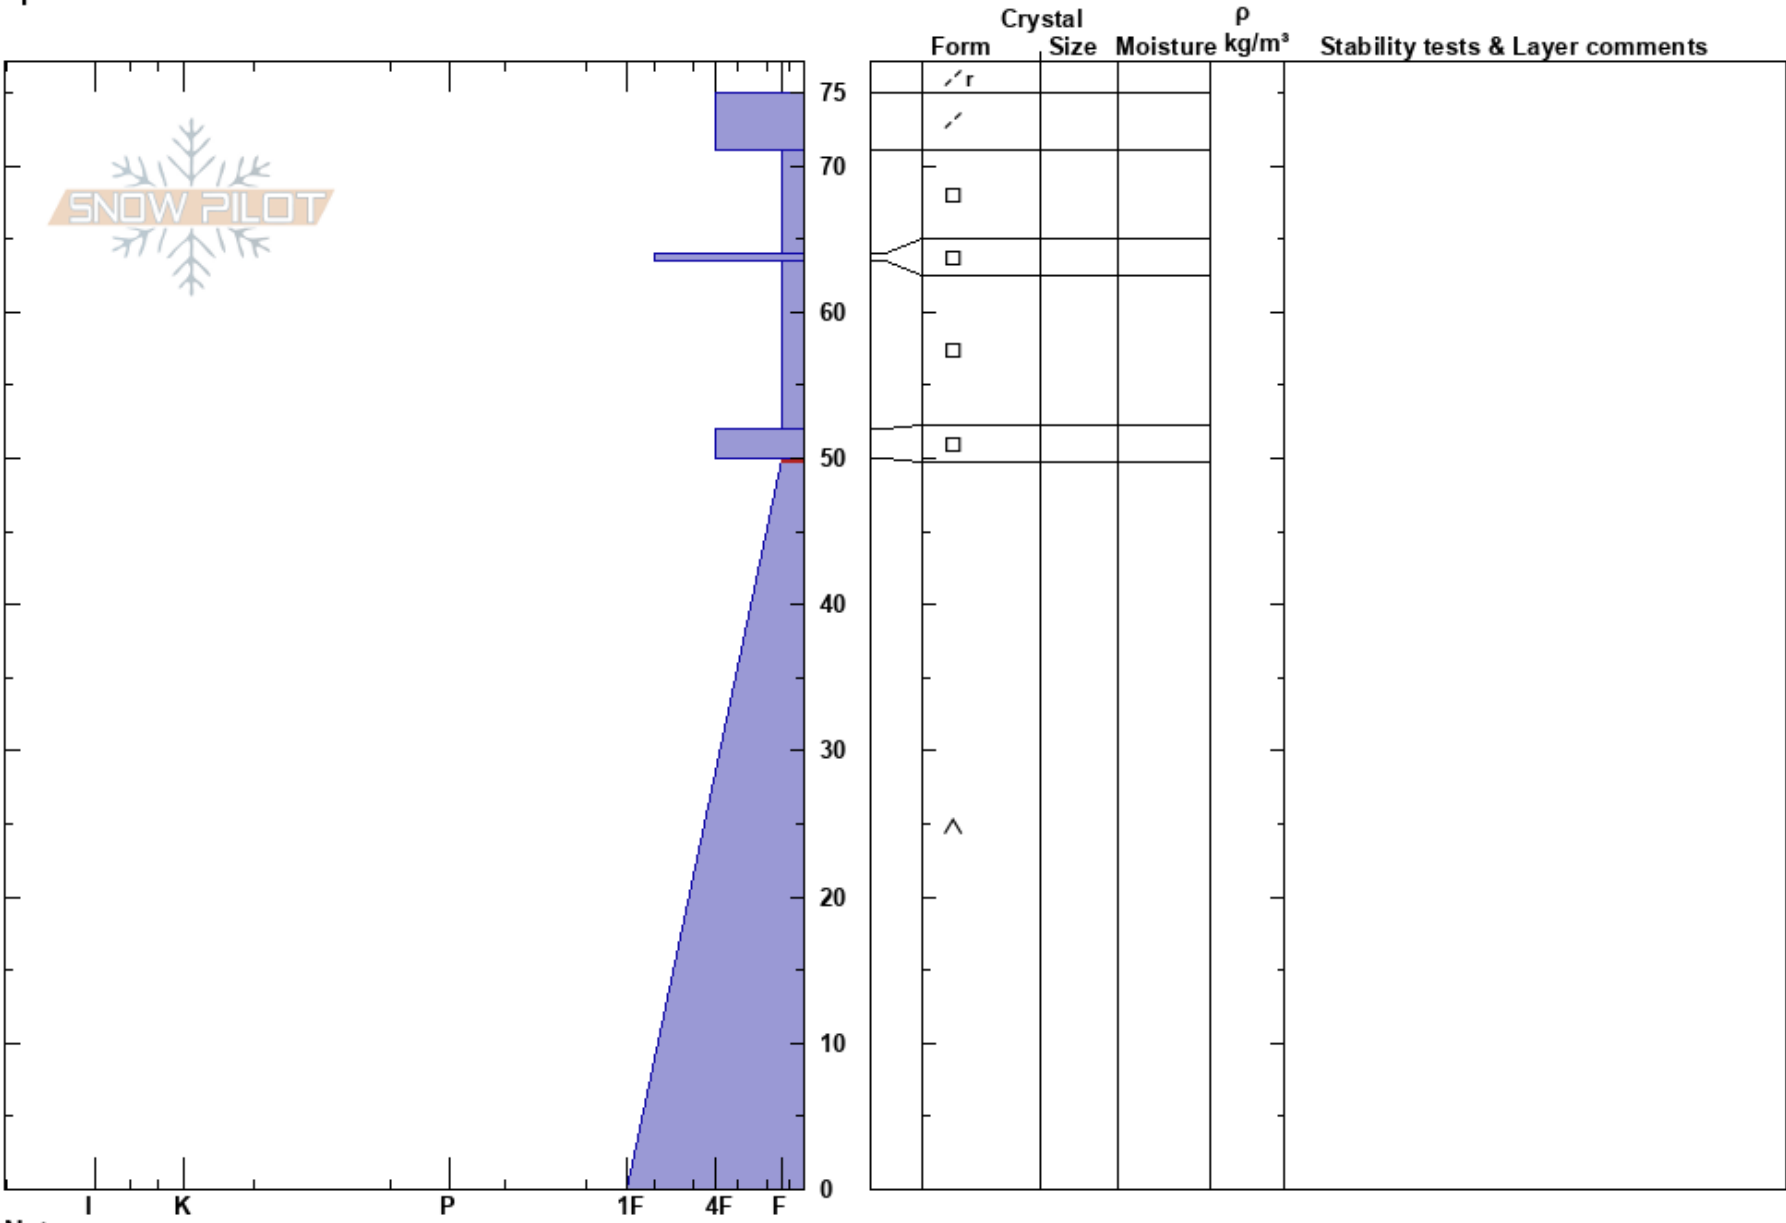

Pikes Peak BTL NE
 Pikes Peak
 CO
 Elevation: 11000 ft
 Aspect: 80°
 Specifics:

Rich Rogers
 12/31/2024 - 10:30am
 Co-ord:
 Slope Angle: 25°
 Wind Loading:

Stability: Poor
 Air Temperature: -10°C
 Sky Cover: SCT
 Precipitation: NO
 Wind: Moderate

HS:75
 PF:30
 PS:10
 50-0cm: Problematic layer

Notes: