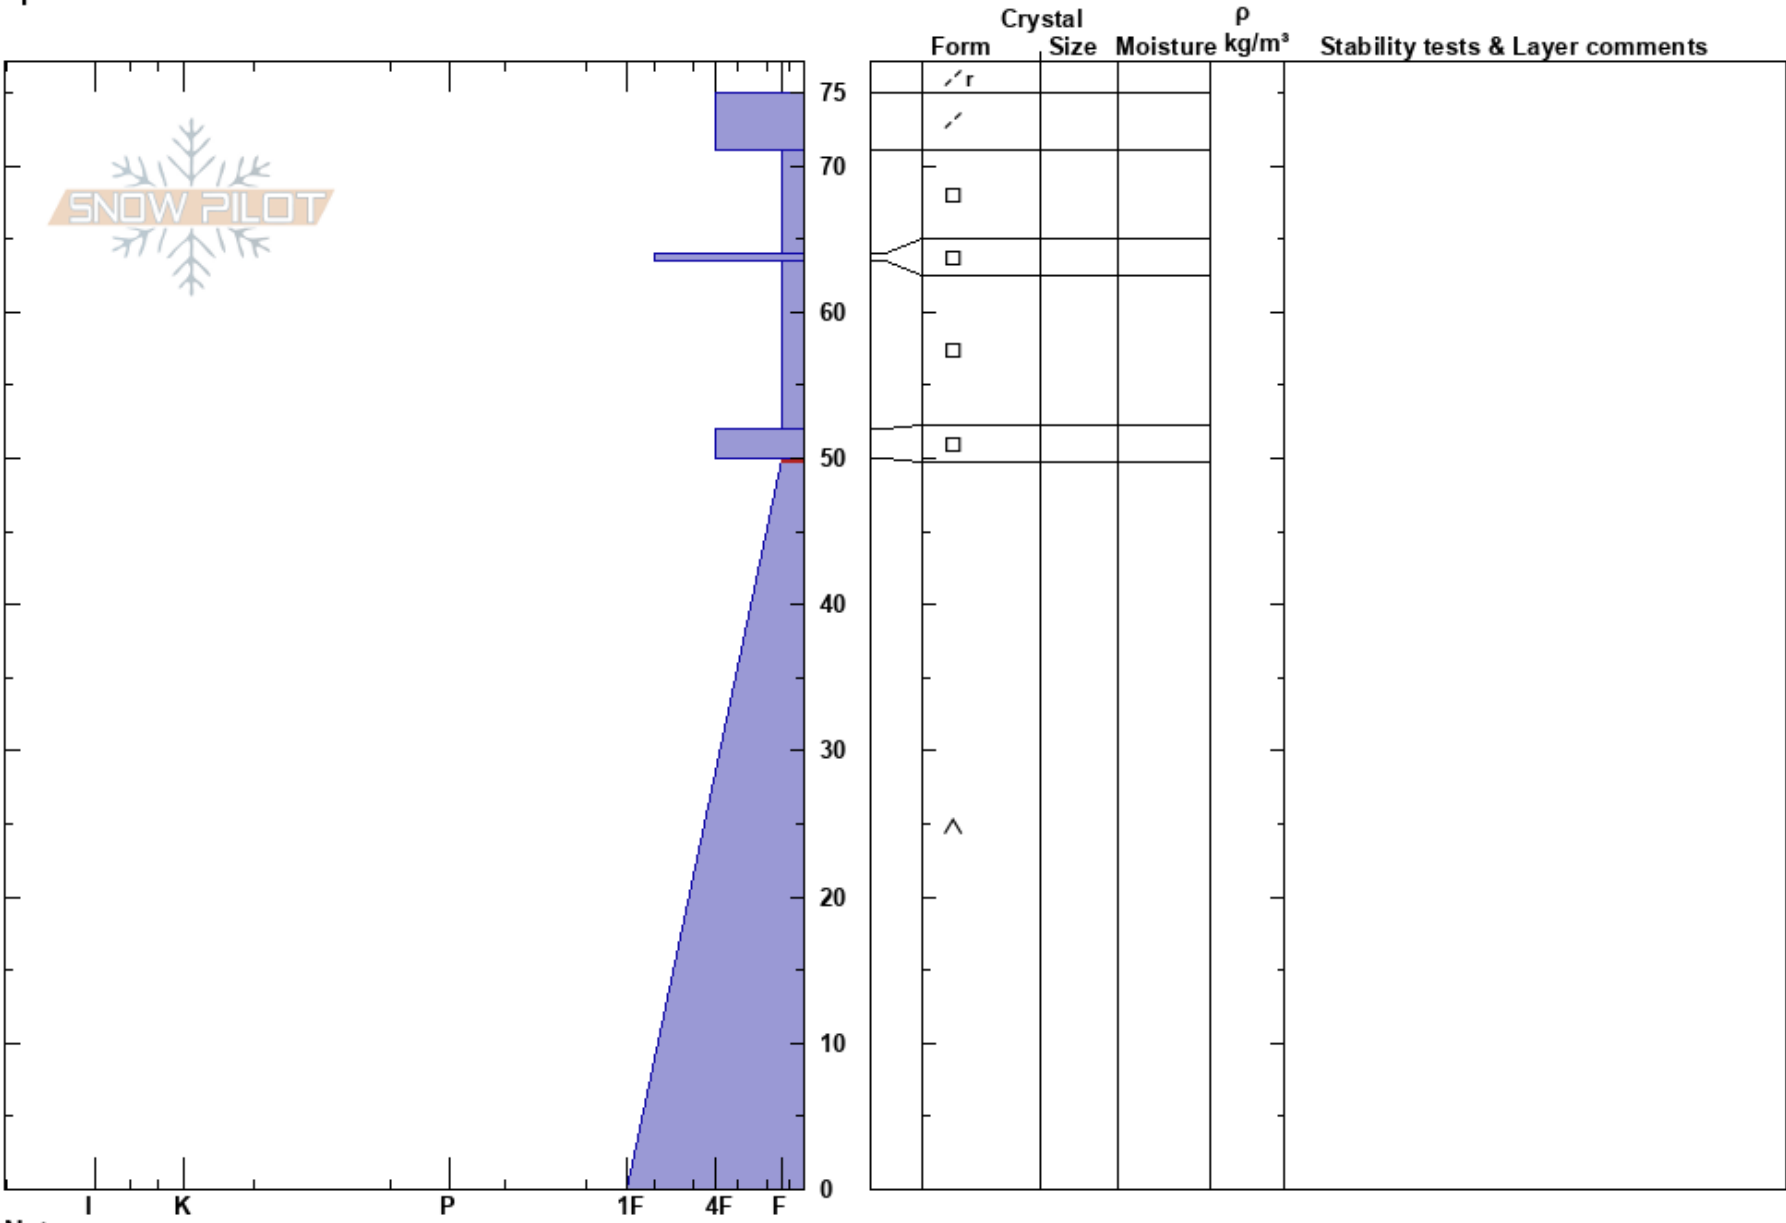

Pikes Peak BTL NE
 Pikes Peak
 CO
 Elevation: 11000 ft
 Aspect: 80°
 Specifics:

Rich Rogers
 12/31/2024 - 10:30am
 Co-ord:
 Slope Angle: 25°
 Wind Loading:

Stability: Poor
 Air Temperature: -10°C
 Sky Cover: SCT
 Precipitation: NO
 Wind: Moderate

HS:75
 PF:30
 PS:10
 50-0cm: Problematic layer

Notes:

I K P 1F 4F F