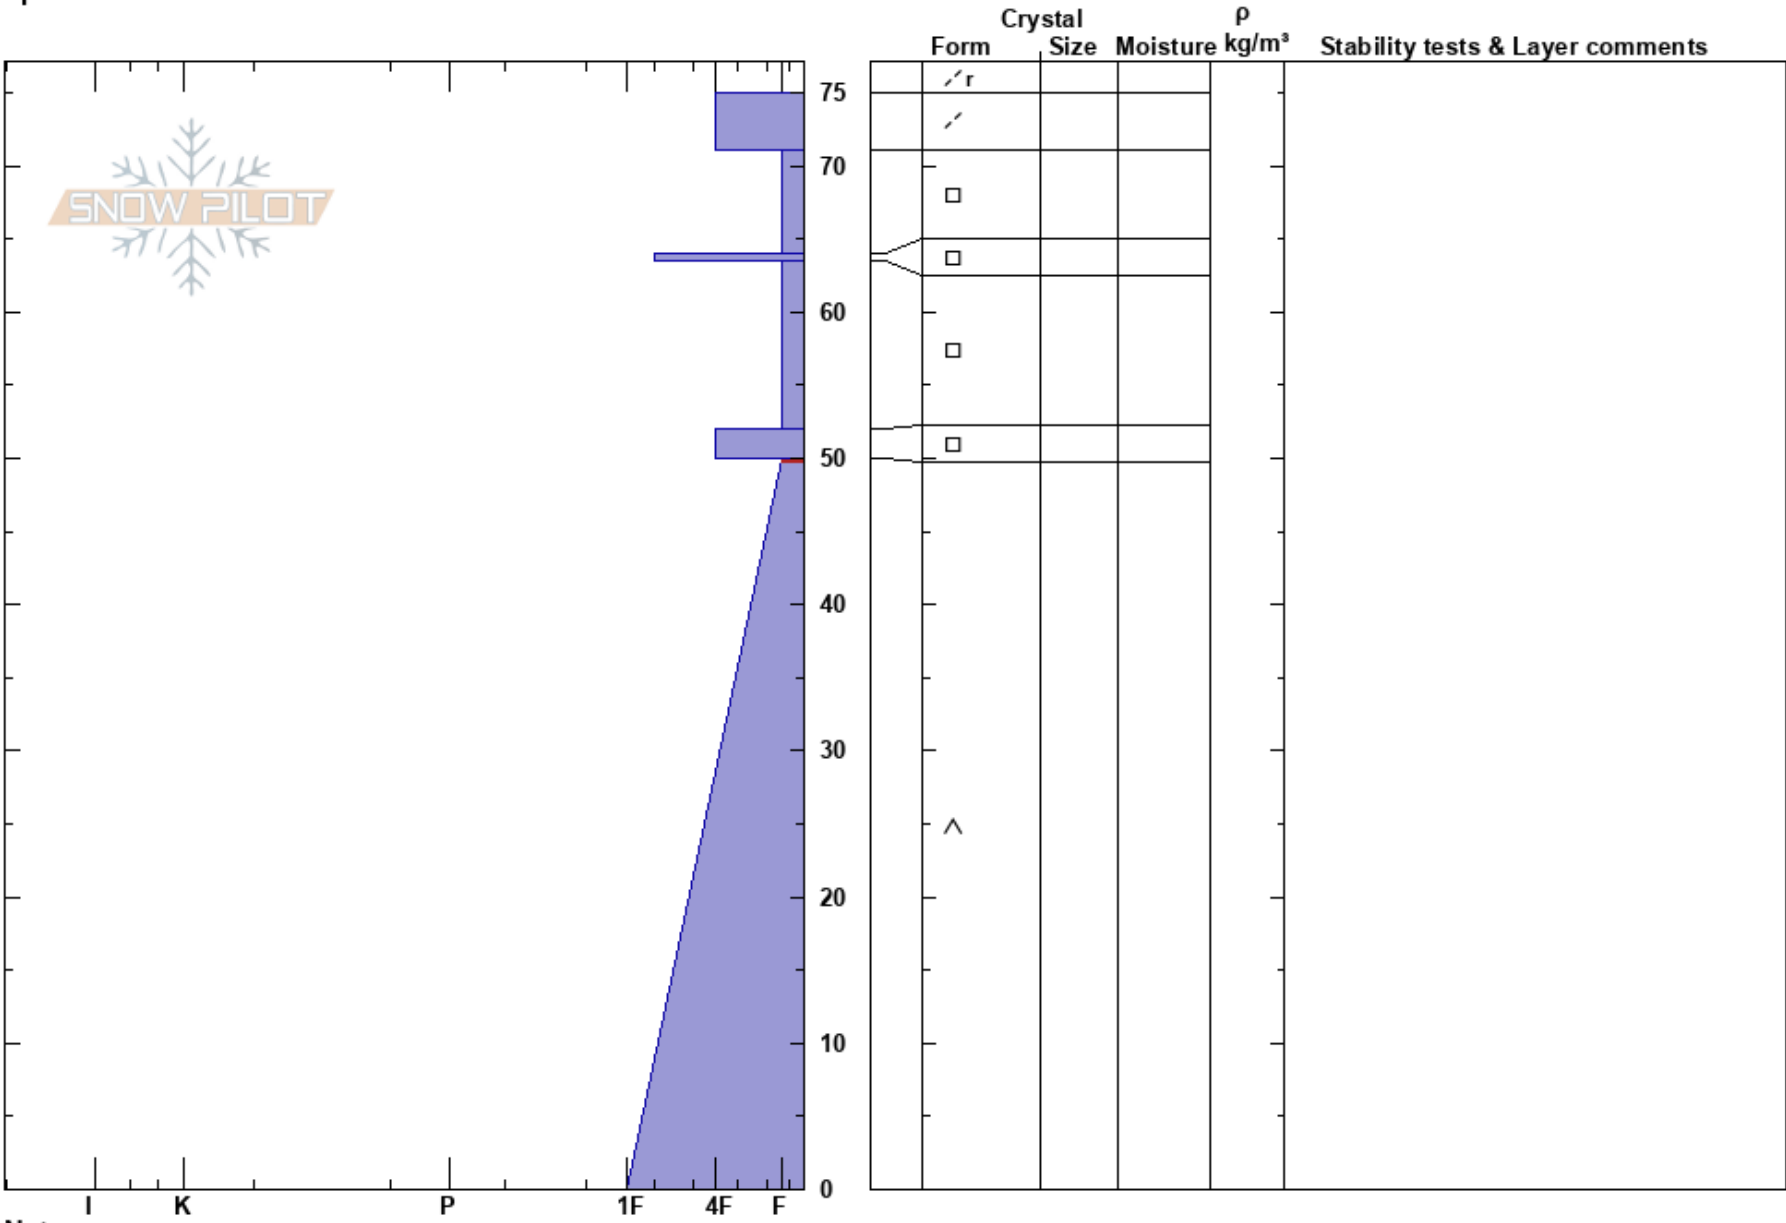

Pikes Peak BTL NE  
 Pikes Peak  
 CO  
 Elevation: 11000 ft  
 Aspect: 80°  
 Specifics:

Rich Rogers  
 12/31/2024 - 10:30am  
 Co-ord:  
 Slope Angle: 25°  
 Wind Loading:

Stability: Poor  
 Air Temperature: -10°C  
 Sky Cover: SCT  
 Precipitation: NO  
 Wind: Moderate

HS:75  
 PF:30  
 PS:10  
 50-0cm: Problematic layer

Notes: