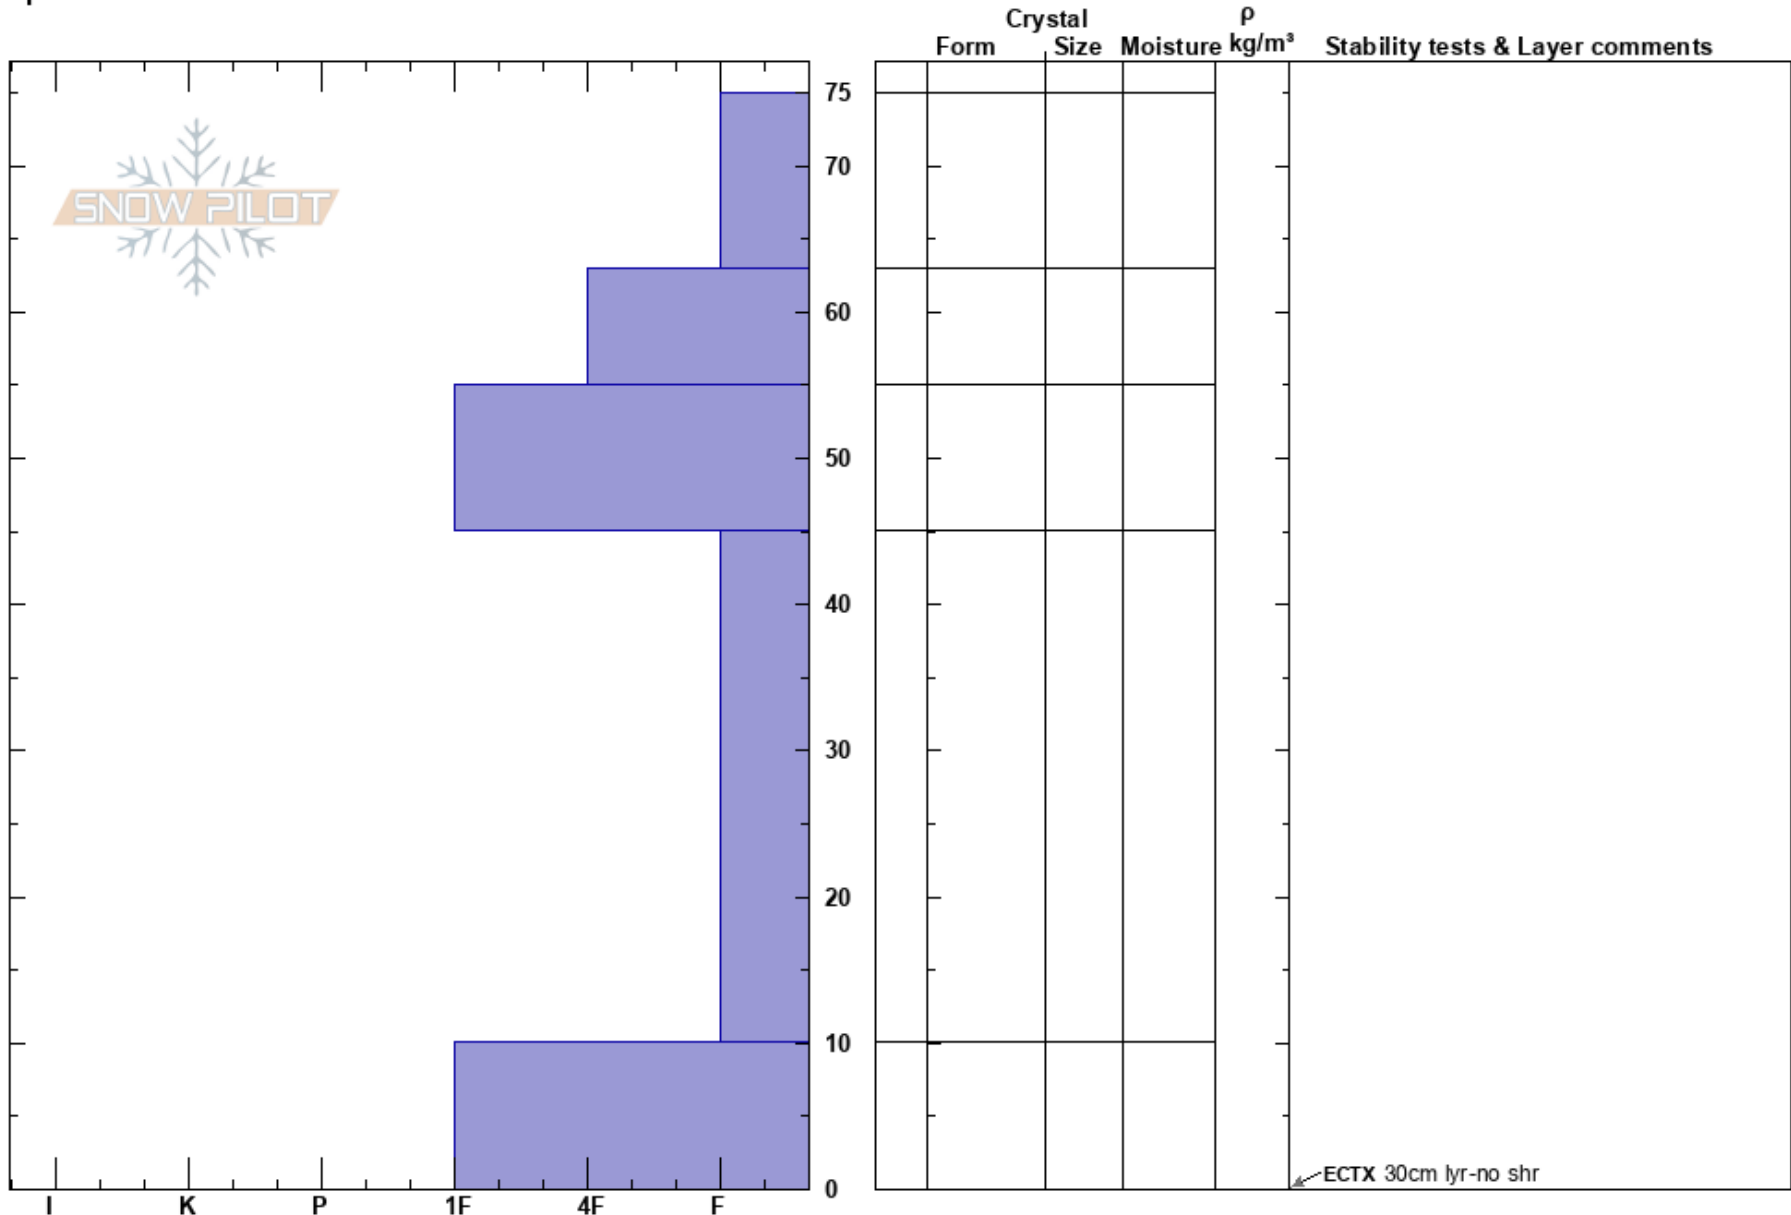

Observation Pk.
 Rocky Mountains
 CA
Elevation: 2250 m
Aspect: SW
Specifics:

Warren Wilson
 12/31/2024 - 2:00pm
Co-ord: 51.72568N, -116.47852W
Slope Angle: 20°
Wind Loading:

Stability:
Air Temperature: -12°C
Sky Cover: BKN
Precipitation: NO
Wind: W Calm
HS: 75
PF: 70
PS: 20
 75-63cm: Problematic layer

Notes: Skiing was with good on shallow snowpack, with a few pockets of unsupported and a few sharks. 2 tests:
 1) ECT plotted here - ECTX,
 2) CT at 2400 m (SW aspect): CTM 14 (sudden collapse) down 25.