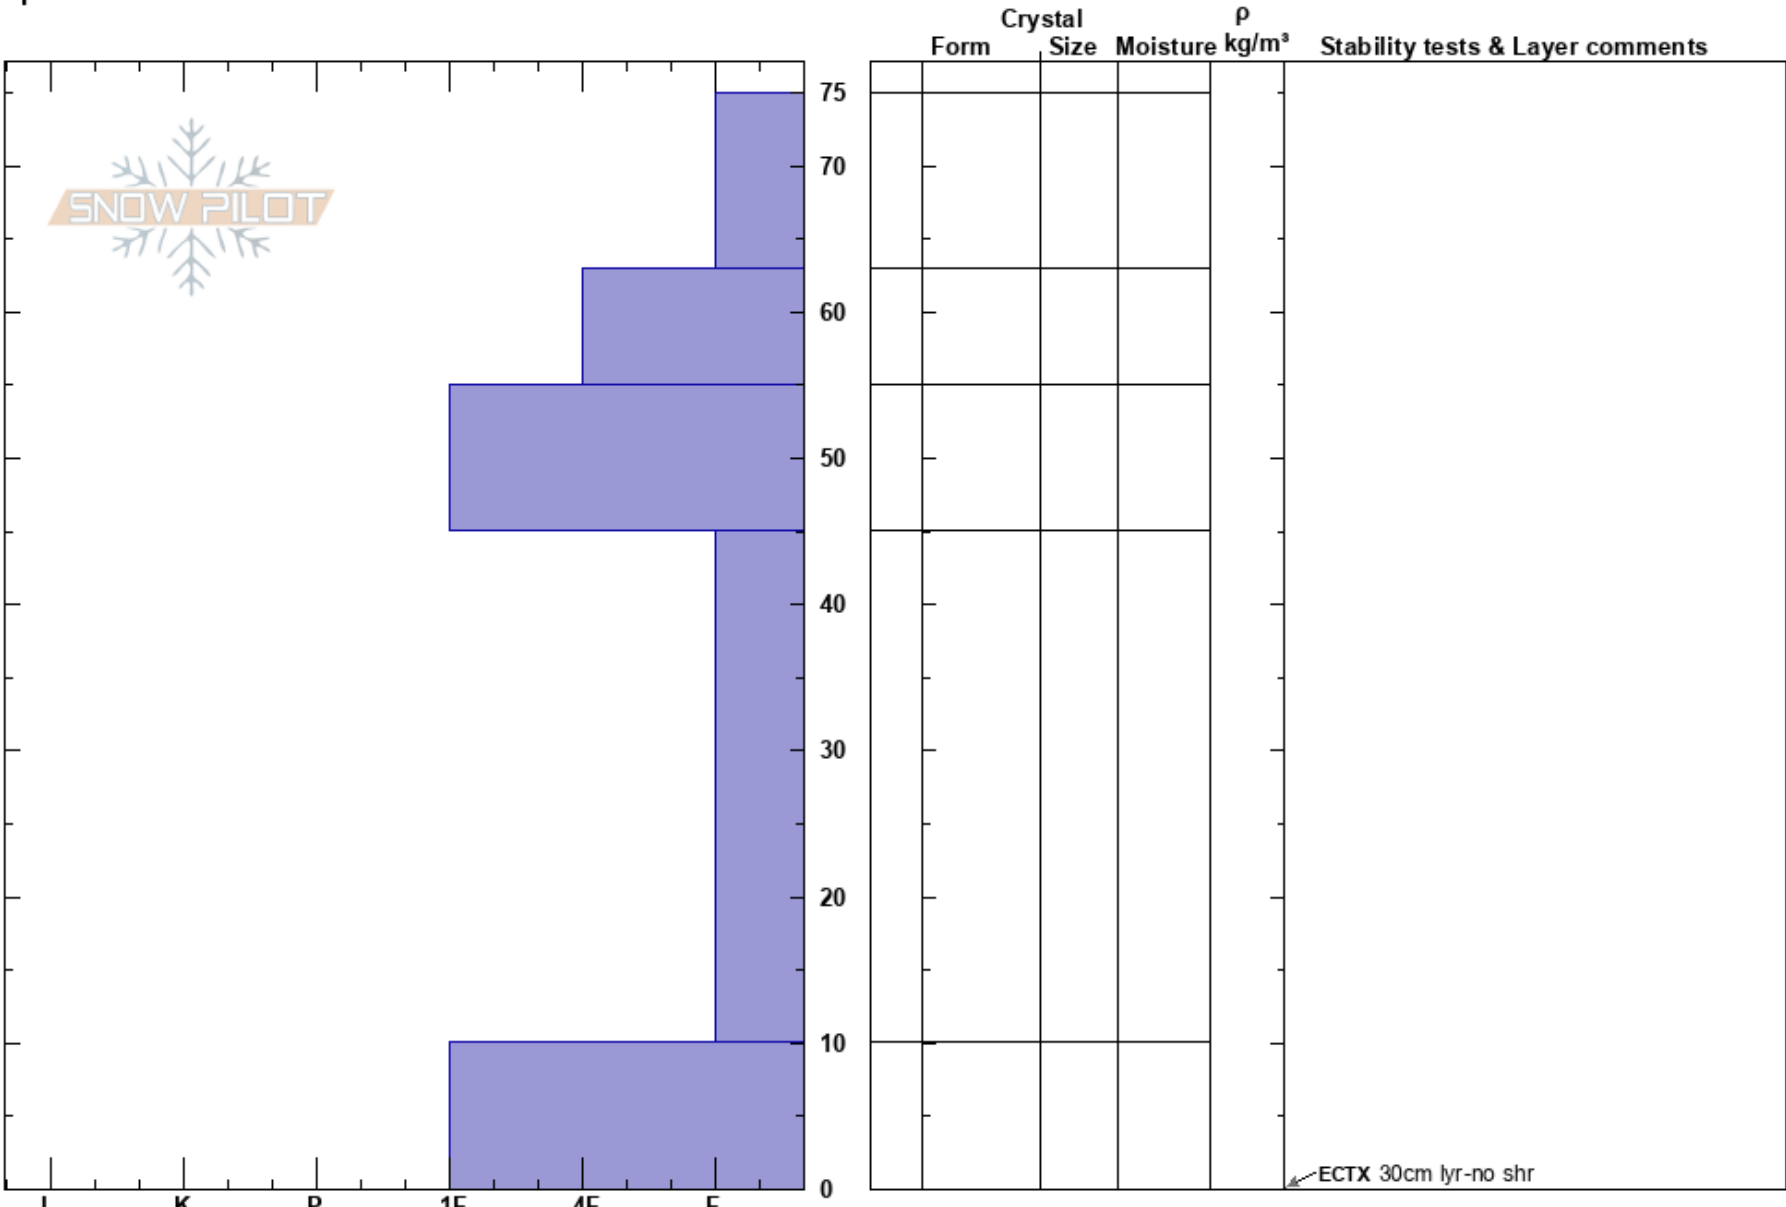

Observation Pk.
 Rocky Mountains
 CA
Elevation: 2250 m
Aspect: SW
Specifics:

Warren Wilson
 12/31/2024 - 2:00pm
Co-ord: 51.72568N, -116.47852W
Slope Angle: 20°
Wind Loading:

Stability:
Air Temperature: -12°C
Sky Cover: BKN
Precipitation: NO
Wind: W Calm
HS: 75
PF: 70
PS: 20
 75-63cm: Problematic layer

Notes: Skiing was with good on shallow snowpack, with a few pockets of unsupported and a few sharks. 2 tests:
 1) ECT plotted here - ECTX,
 2) CT at 2400 m (SW aspect): CTM 14 (sudden collapse) down 25.