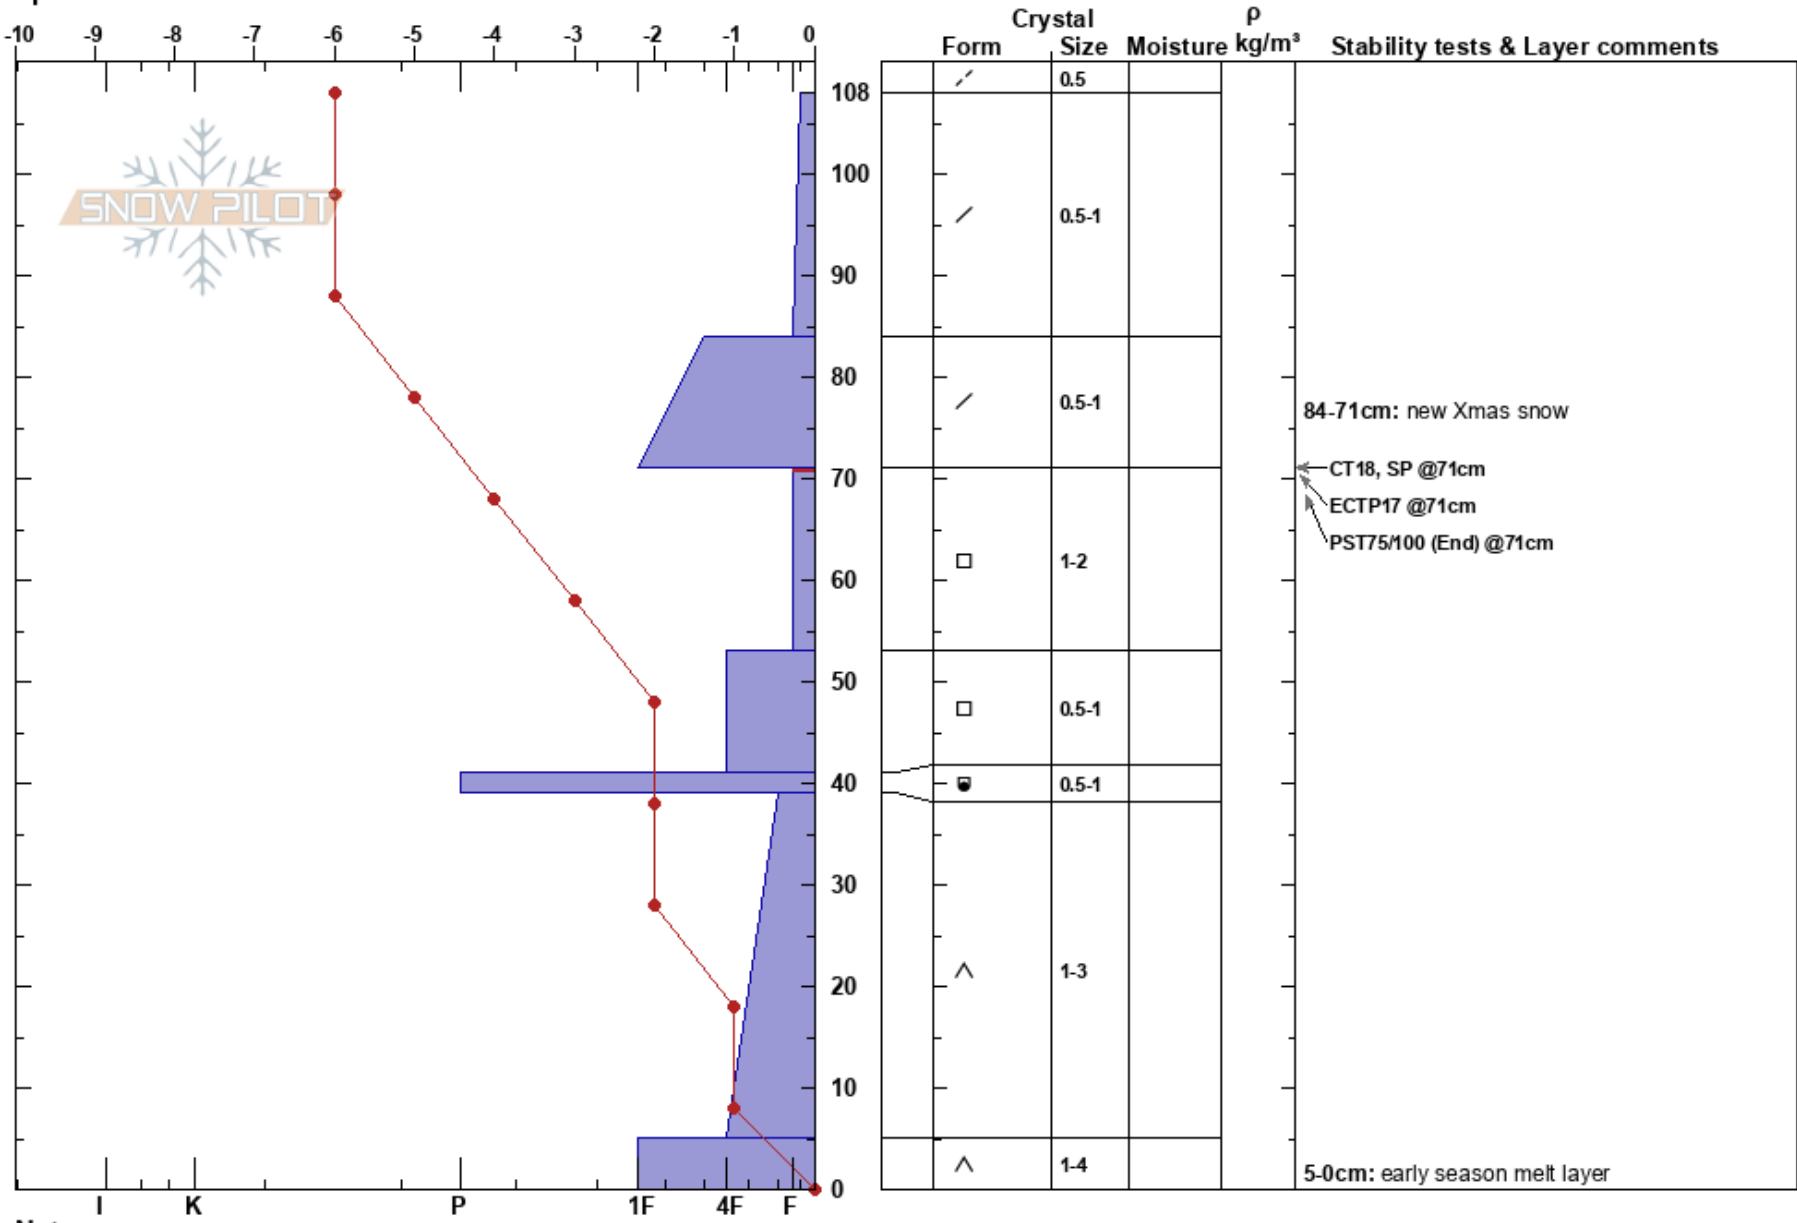

20241231_Porcupine
 Silverton
 CO
Elevation: 11400 ft
Aspect: NE
Specifics:

Michael Crockett
 12/31/2024 - 1:00pm
Co-ord: 13S 263326W 4193767N
Slope Angle: 19°
Wind Loading:

Stability:
Air Temperature: -6°C
Sky Cover: SCT
Precipitation: NO
Wind: NW Light Breeze

HS:108
Layer Notes:
 84-71cm: new Xmas snow
 71-53cm: Problematic layer
 5-0cm: early season melt layer

Notes: location was below treeline but within an open downslope fetch with obvious wind effect from 12/29 - 12/30 wind event in the form of light sastrugi