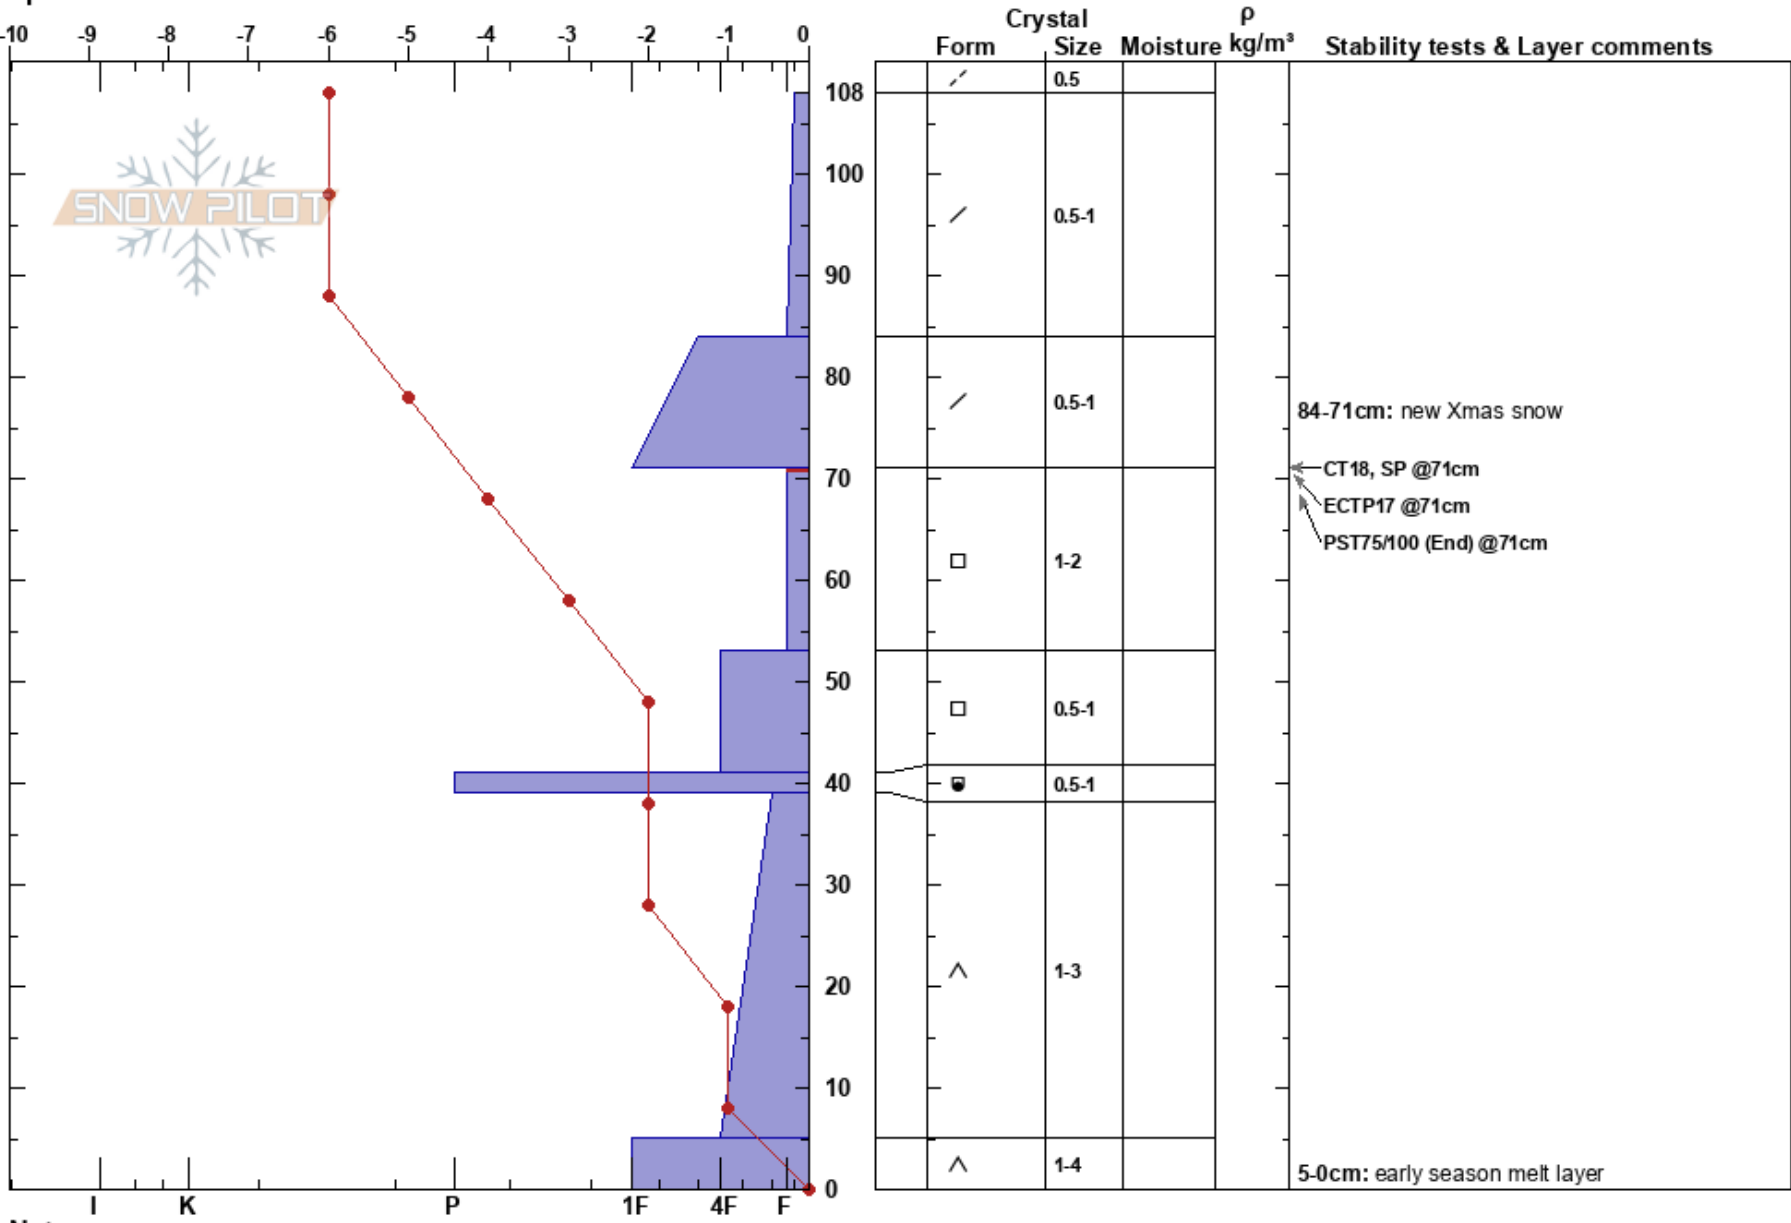

20241231_Porcupine
 Silverton
 CO
Elevation: 11400 ft
Aspect: NE
Specifics:

Michael Crockett
 12/31/2024 - 1:00pm
Co-ord: 13S 263326W 4193767N
Slope Angle: 19°
Wind Loading:

Stability:
Air Temperature: -6°C
Sky Cover: SCT
Precipitation: NO
Wind: NW Light Breeze

HS: 108
Layer Notes:
 84-71cm: new Xmas snow
 71-53cm: Problematic layer
 5-0cm: early season melt layer

Notes: location was below treeline but within an open downslope fetch with obvious wind effect from 12/29 - 12/30 wind event in the form of light sastrugi