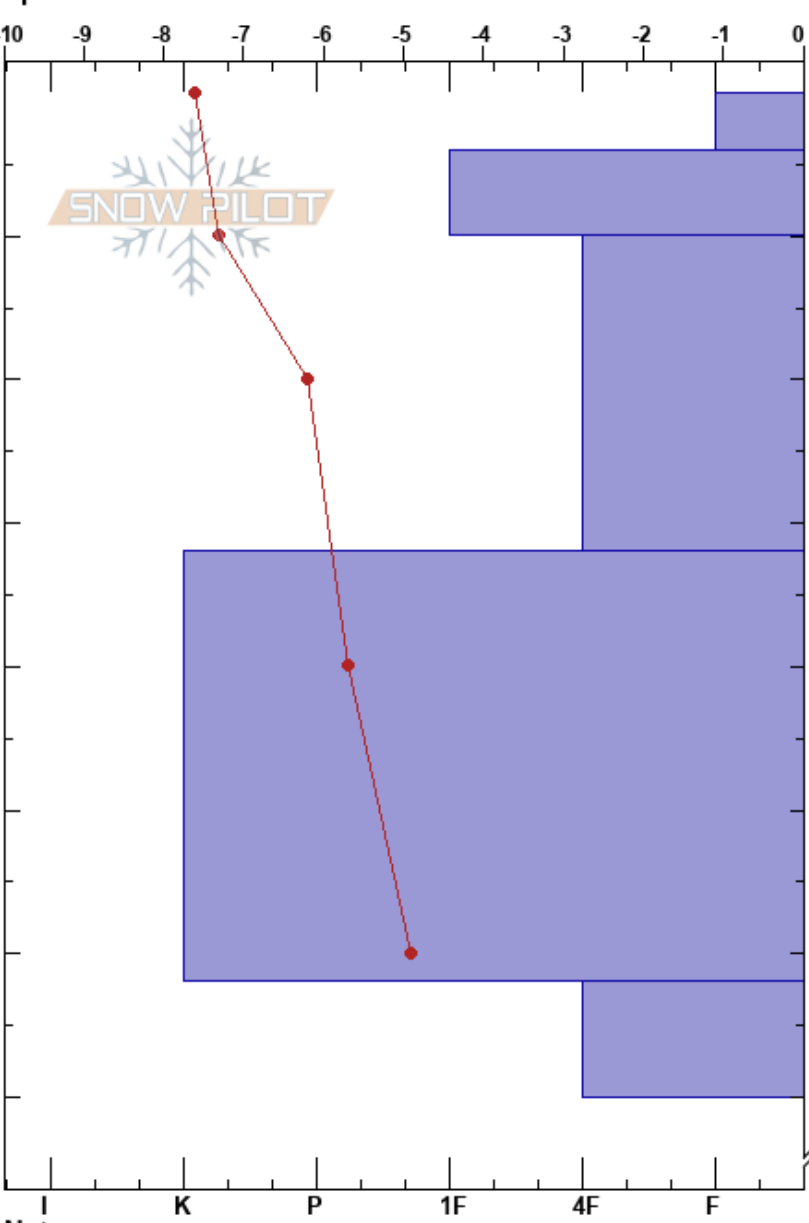

tverrelvdalen
 Tverrelvdalen
 Norway
 Elevation: 499 m
 Aspect: 270°
 Specifics:

brandon logan
 13/02/2018 - 14:00
 Co-ord: 34W db 45777 57423
 Slope Angle: 32°
 Wind Loading:

Stability: HS:100
 Air Temperature: -4.6°C PS: 5
 Sky Cover: SCT
 Precipitation: NO
 Wind:

Layer Notes:

Form	Crystal		ρ kg/m ³	Stability tests & Layer comments
	Size	Moisture		
/	1	D		
☞	1	D		← ECTPV @10cm ← CTV, Q2 @10cm
☞ (□)	2	D		← ECTN5 @21cm ← CT5, Q3 @21cm
☞		D		
⊖	2	D		

Notes: