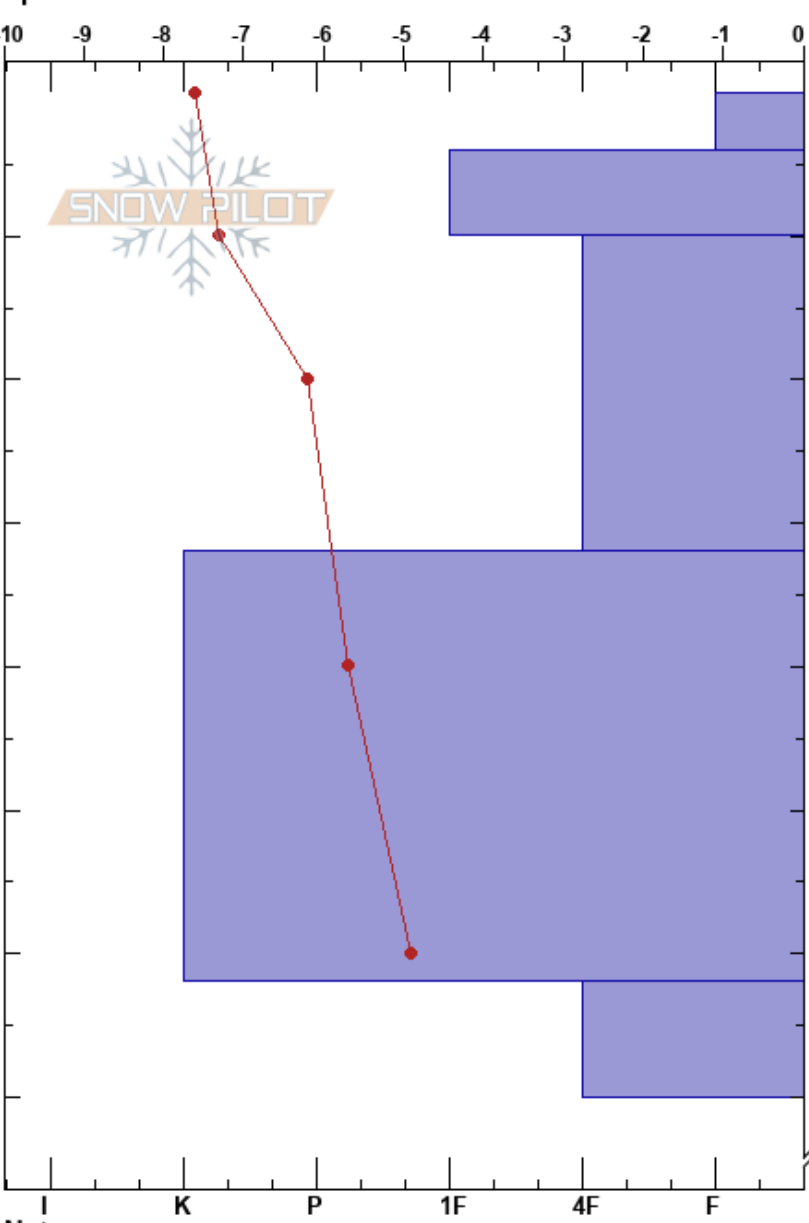

tverrelvdalen
 Tverrelvdalen
 Norway
 Elevation: 499 m
 Aspect: 270°
 Specifics:

brandon logan
 13/02/2018 - 14:00
 Co-ord: 34W db 45777 57423
 Slope Angle: 32°
 Wind Loading:

Stability: **HS:100**
 Air Temperature: -4.6°C **PS: 5**
 Sky Cover: SCT
 Precipitation: NO
 Wind:

Layer Notes:

Form	Crystal		ρ kg/m ³	Stability tests & Layer comments
	Size	Moisture		
/	1	D		
☞	1	D		← ECTPV @10cm ← CTV, Q2 @10cm
☞ (□)	2	D		← ECTN5 @21cm ← CT5, Q3 @21cm
☞		D		
⊖	2	D		

Notes:

I K P 1F 4F F 100