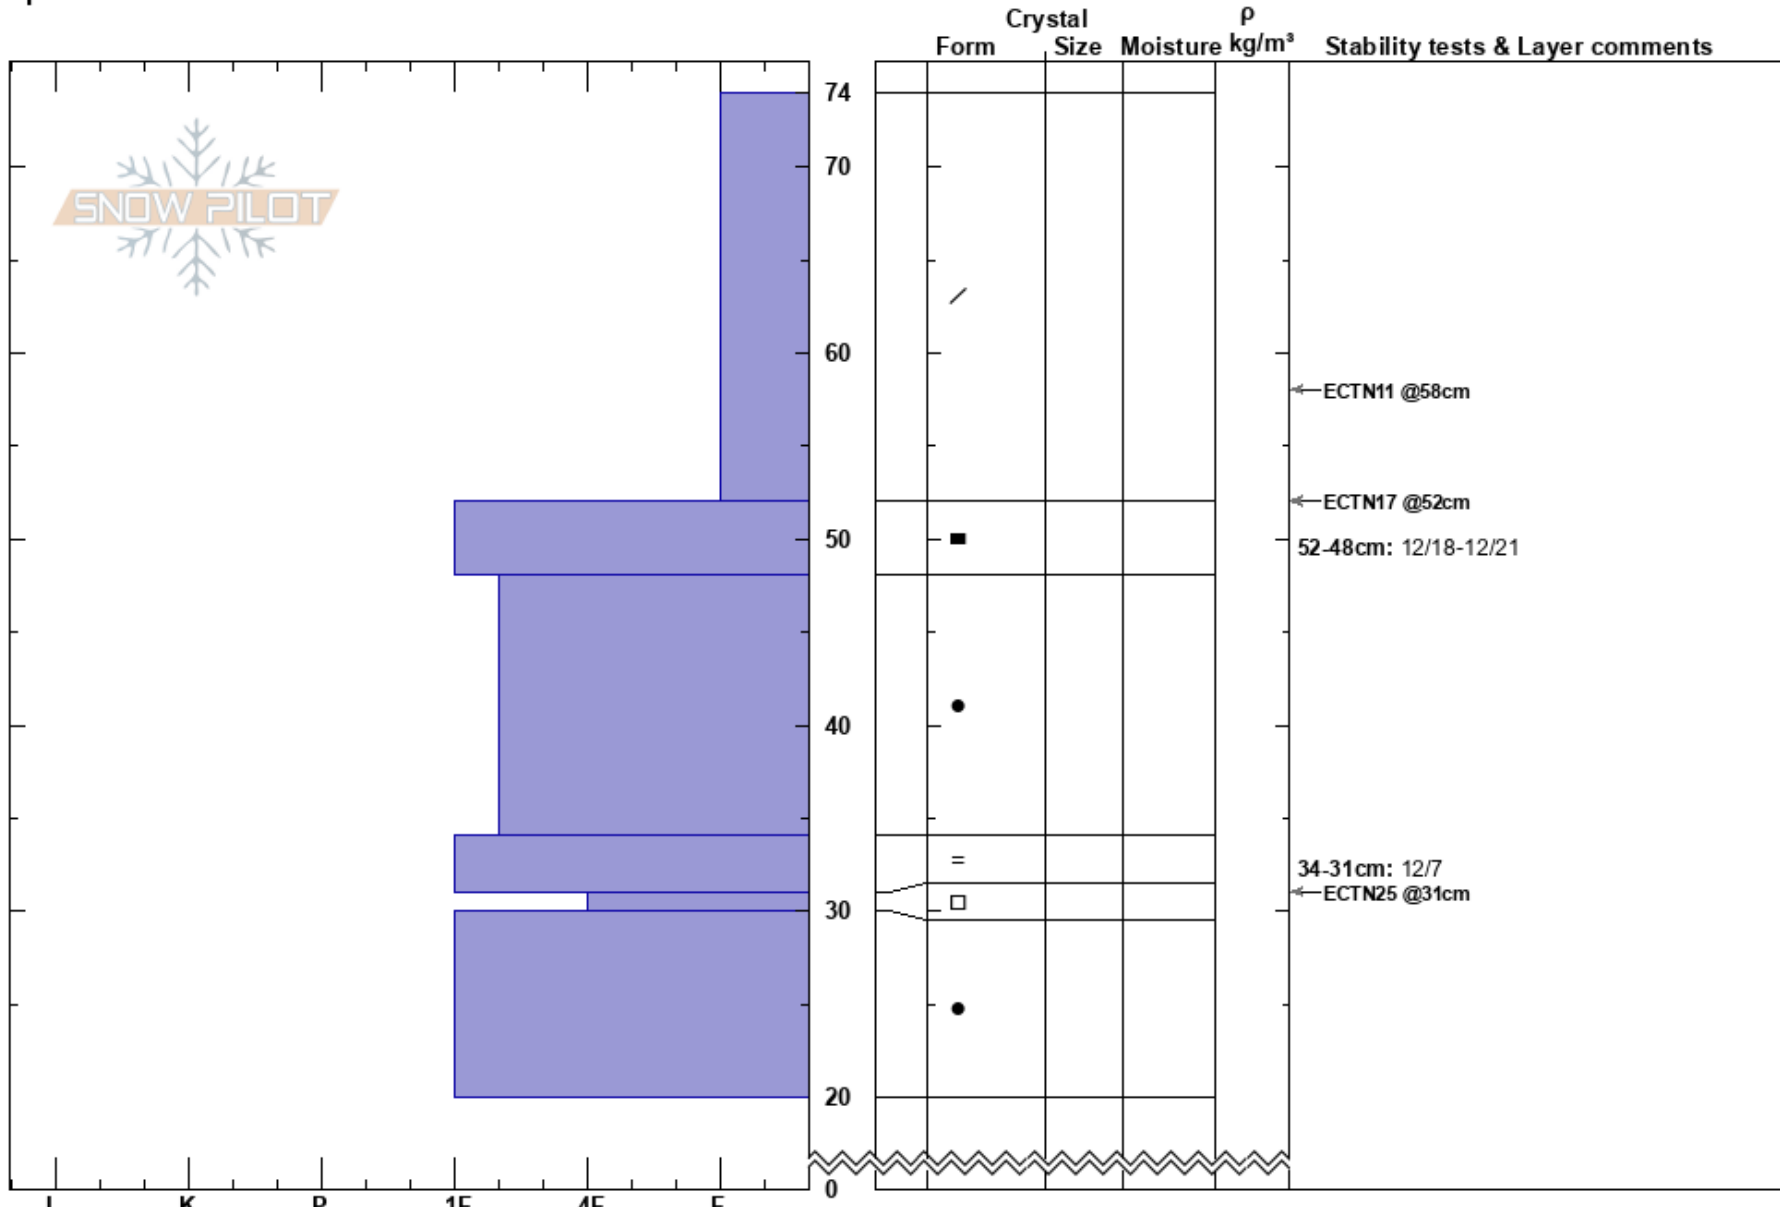

Rabbit Gulch
 Silver Valley Area
 ID
Elevation: 6524 ft
Aspect: W
Specifics:

Mikey Church
 12/31/2024 - 12:30pm
Co-ord: 47.54225N, -115.75188W
Slope Angle: 27°
Wind Loading: no

Stability:
Air Temperature:
Sky Cover:
Precipitation: NO
Wind: SW Light Breeze

HS:74
PF:30
PS: 12
Layer Notes:
 52-48cm: 12/18-12/21
 34-31cm: 12/7
 31-30cm: Problematic layer

Notes: