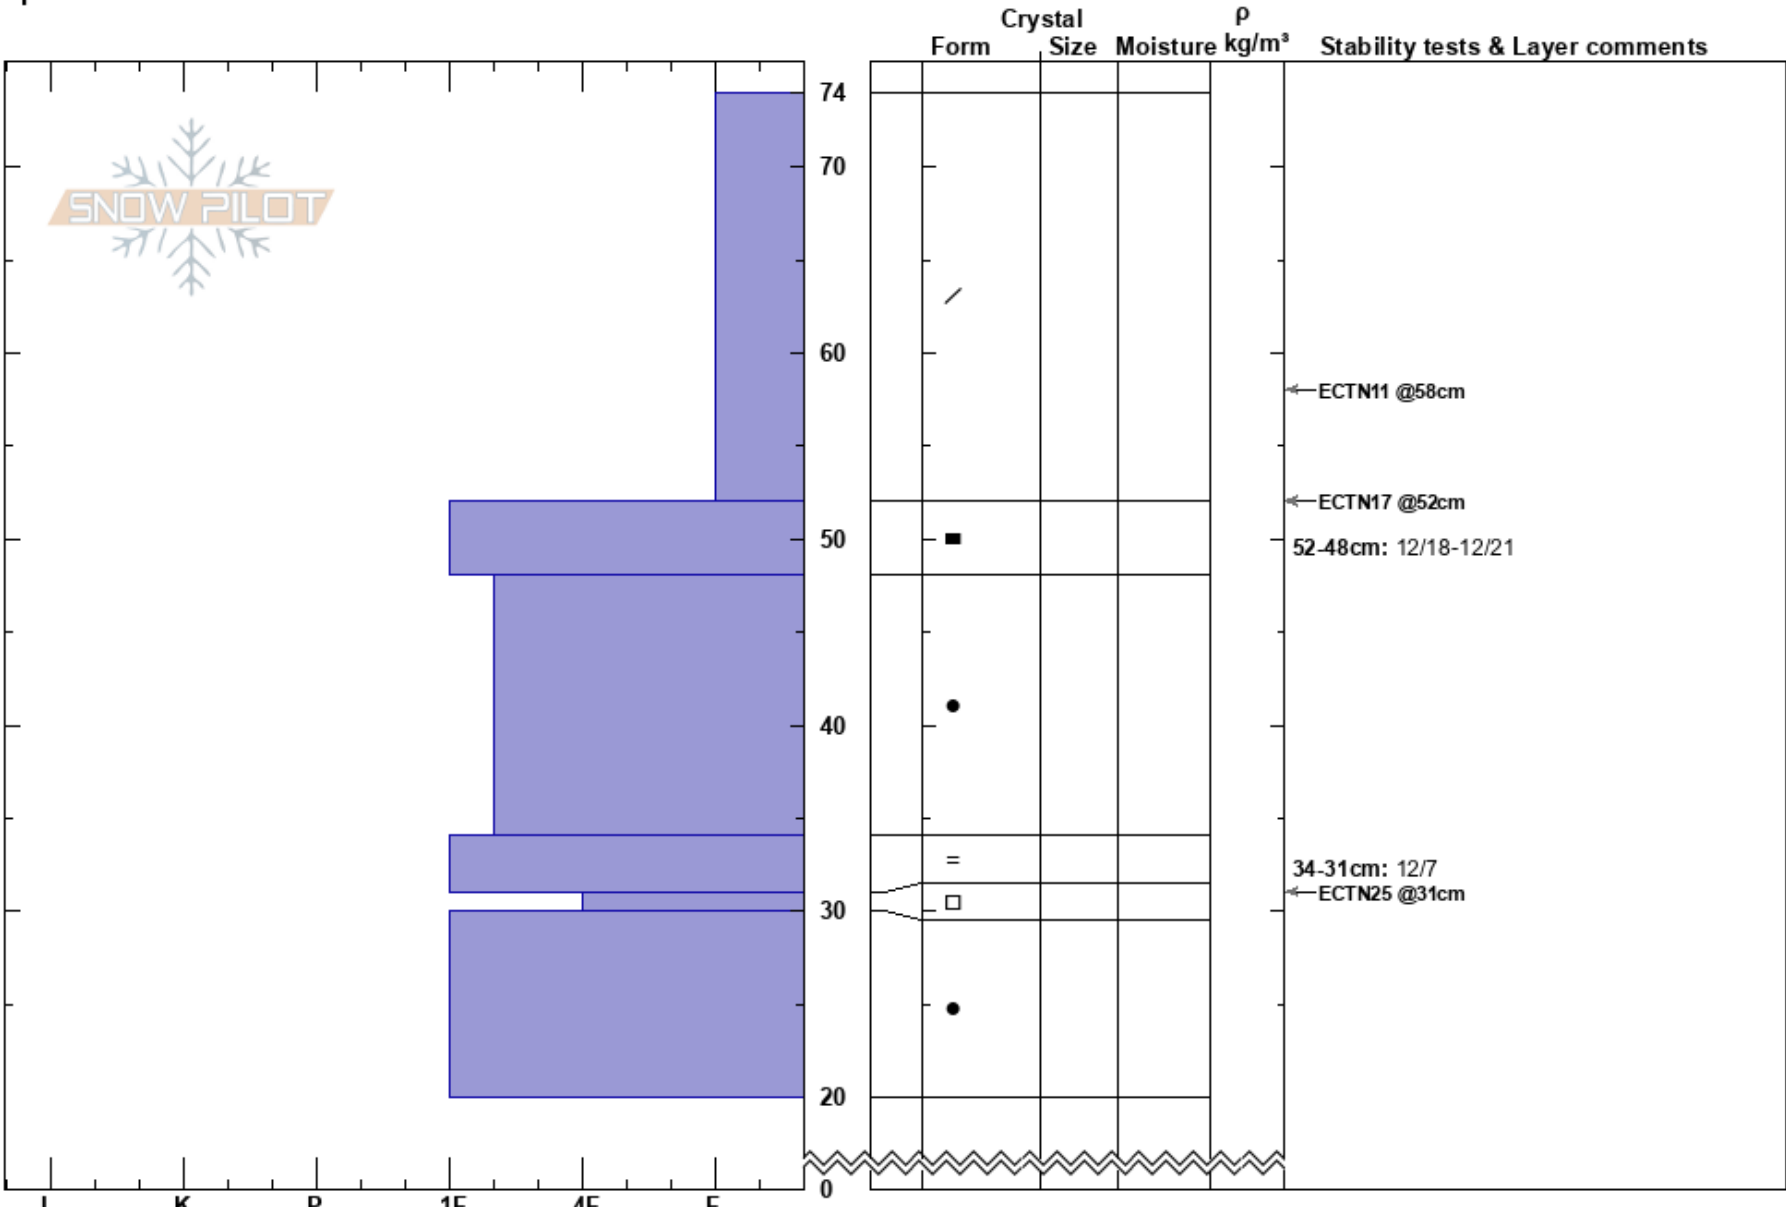

Rabbit Gulch
 Silver Valley Area
 ID
 Elevation: 6524 ft
 Aspect: W
 Specifics:

Mikey Church
 12/31/2024 - 12:30pm
 Co-ord: 47.54225N, -115.75188W
 Slope Angle: 27°
 Wind Loading: no

Stability:
 Air Temperature: HS:74 PF:30
 Sky Cover: PS:12
 Precipitation: NO
 Wind: SW Light Breeze
 Layer Notes:
 52-48cm: 12/18-12/21
 34-31cm: 12/7
 31-30cm: Problematic layer