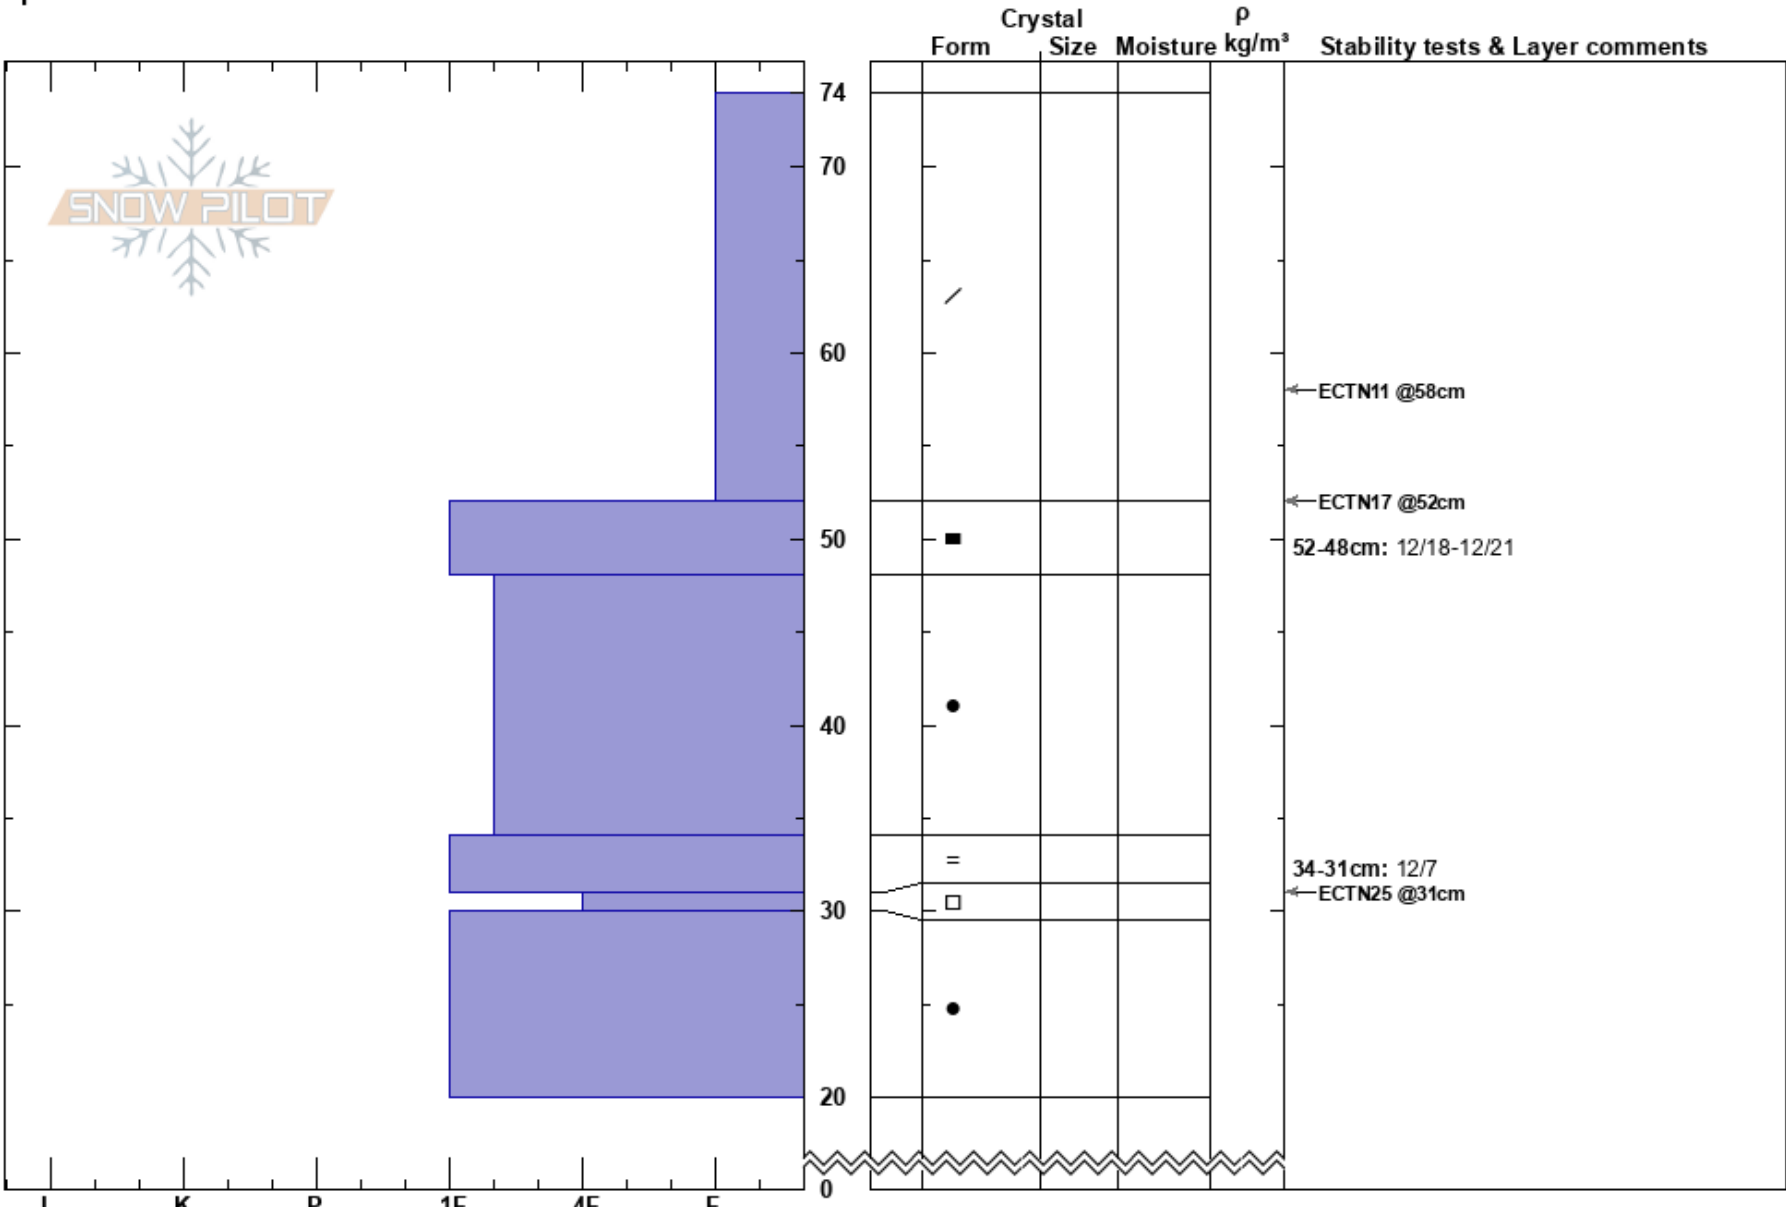

Rabbit Gulch
 Silver Valley Area
 ID
 Elevation: 6524 ft
 Aspect: W
 Specifics:

Mikey Church
 12/31/2024 - 12:30pm
 Co-ord: 47.54225N, -115.75188W
 Slope Angle: 27°
 Wind Loading: no

Stability:
 Air Temperature:
 Sky Cover:
 Precipitation: NO
 Wind: SW Light Breeze

HS:74
 PF:30
 PS:12

Layer Notes:
 52-48cm: 12/18-12/21
 34-31cm: 12/7
 31-30cm: Problematic layer

Notes: