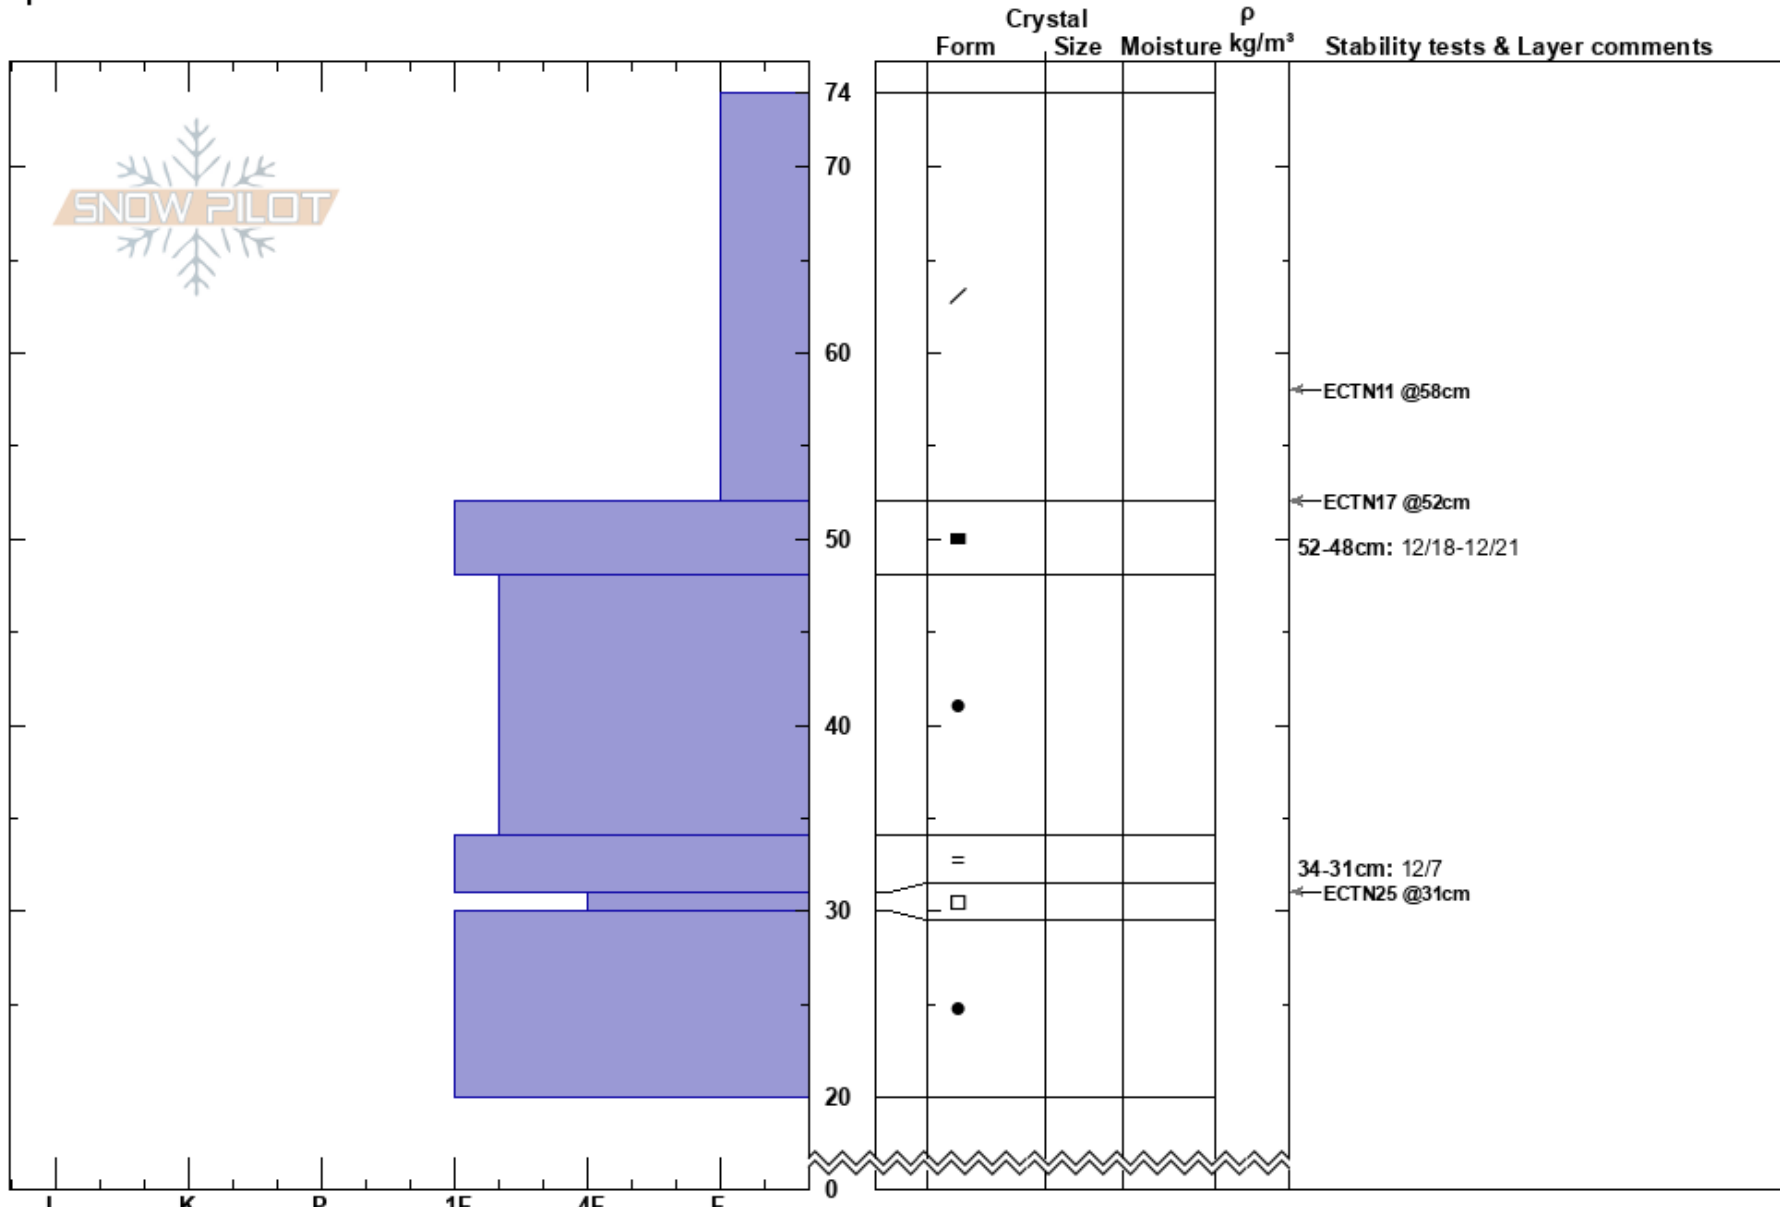

Rabbit Gulch  
 Silver Valley Area  
 ID  
 Elevation: 6524 ft  
 Aspect: W  
 Specifics:

Mikey Church  
 12/31/2024 - 12:30pm  
 Co-ord: 47.54225N, -115.75188W  
 Slope Angle: 27°  
 Wind Loading: no

Stability:  
 Air Temperature: HS:74 PF:30  
 Sky Cover: PS:12  
 Precipitation: NO  
 Wind: SW Light Breeze  
 Layer Notes:  
 52-48cm: 12/18-12/21  
 34-31cm: 12/7  
 31-30cm: Problematic layer