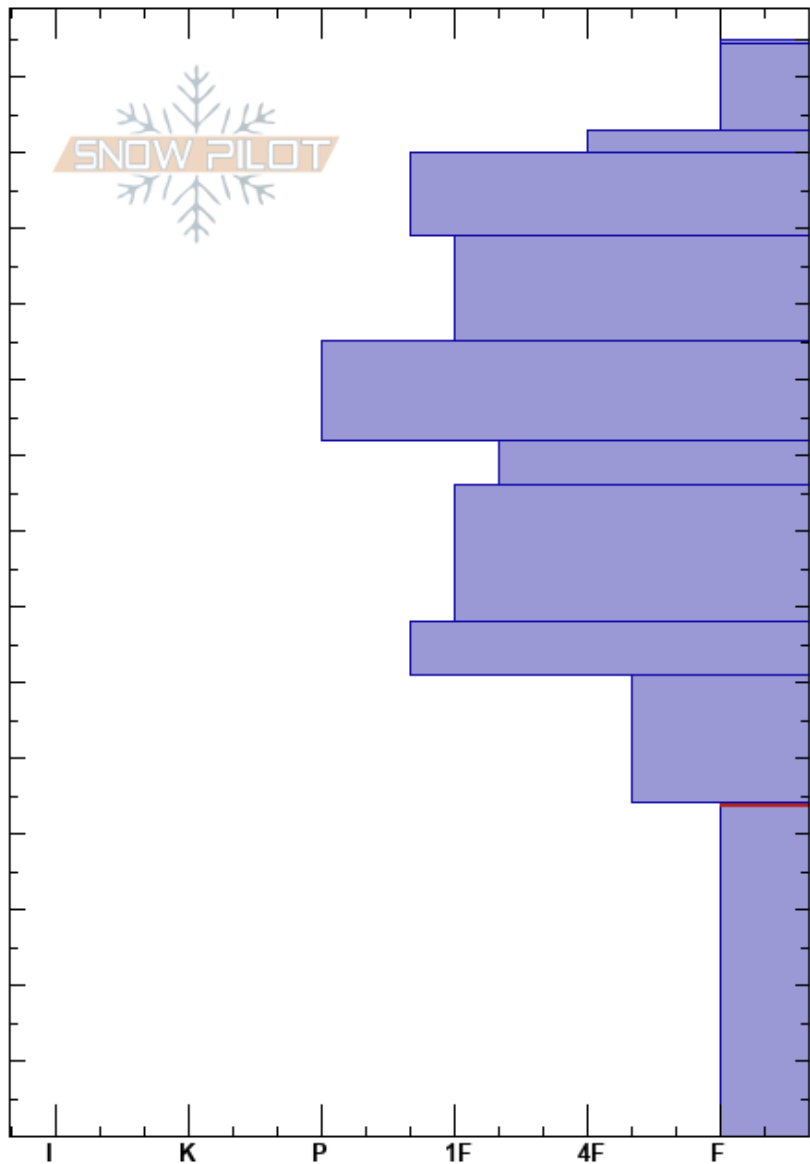

First Bowl
 Wasatch Range
 UT
 Elevation: 9591 ft
 Aspect: 295°

Dani Waite
 02/06/2018 - 1:22pm
 Co-ord: 40.61565N, -111.54118W
 Slope Angle: 38°
 Wind Loading: no

Stability: **HS:145**
 Air Temperature: **PS: 19** 44-0cm: Problematic layer
 Sky Cover: BKN
 Precipitation: NO
 Wind: W Calm

Specifics: Pit dug in a Ski Area; Ski tracks on slope; We skied slope

Crystal Form	Crystal Size	Moisture	ρ kg/m ³	Stability tests & Layer comments
⊗	3			
/	2			
⊗	3.5			
●	1			
⊙	0.5			
⊙	0.5			
⊙	1			
⊖	1			
⊖	1.5			
⊖	2			
□ (^)	3			

← ECTP30 @44cm SC/SP

Notes: