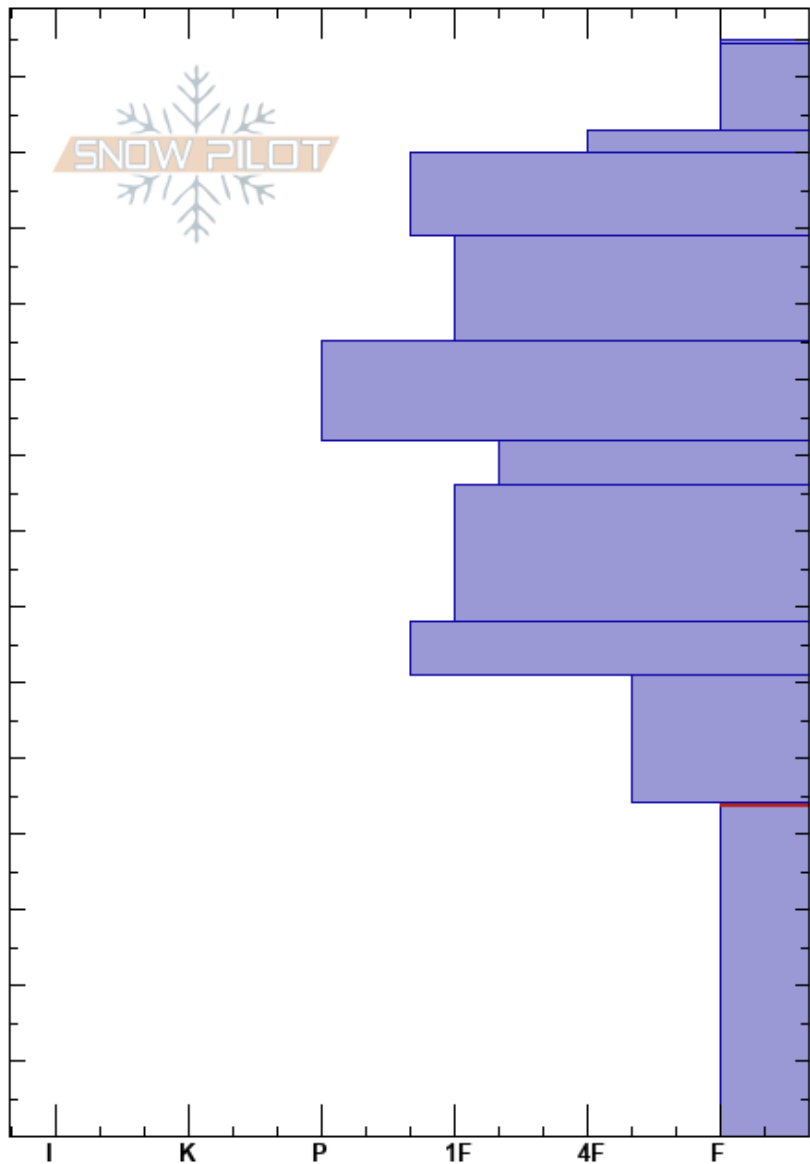

First Bowl
 Wasatch Range
 UT
 Elevation: 9591 ft
 Aspect: 295°

Dani Waite
 02/06/2018 - 1:22pm
 Co-ord: 40.61565N, -111.54118W
 Slope Angle: 38°
 Wind Loading: no

Stability: **HS:145**
 Air Temperature: **PS: 19** 44-0cm: Problematic layer
 Sky Cover: BKN
 Precipitation: NO
 Wind: W Calm

Specifics: Pit dug in a Ski Area; Ski tracks on slope; We skied slope

Crystal Form	Crystal Size	Moisture	ρ kg/m ³	Stability tests & Layer comments
⊗	3			
/	2			
⊗	3.5			
●	1			
⦿	0.5			
⦿	0.5			
⦿	1			
⊖	1			
⊖	1.5			
⊖	2			
□ (∧)	3			

← ECTP30 @44cm SC/SP

Notes: