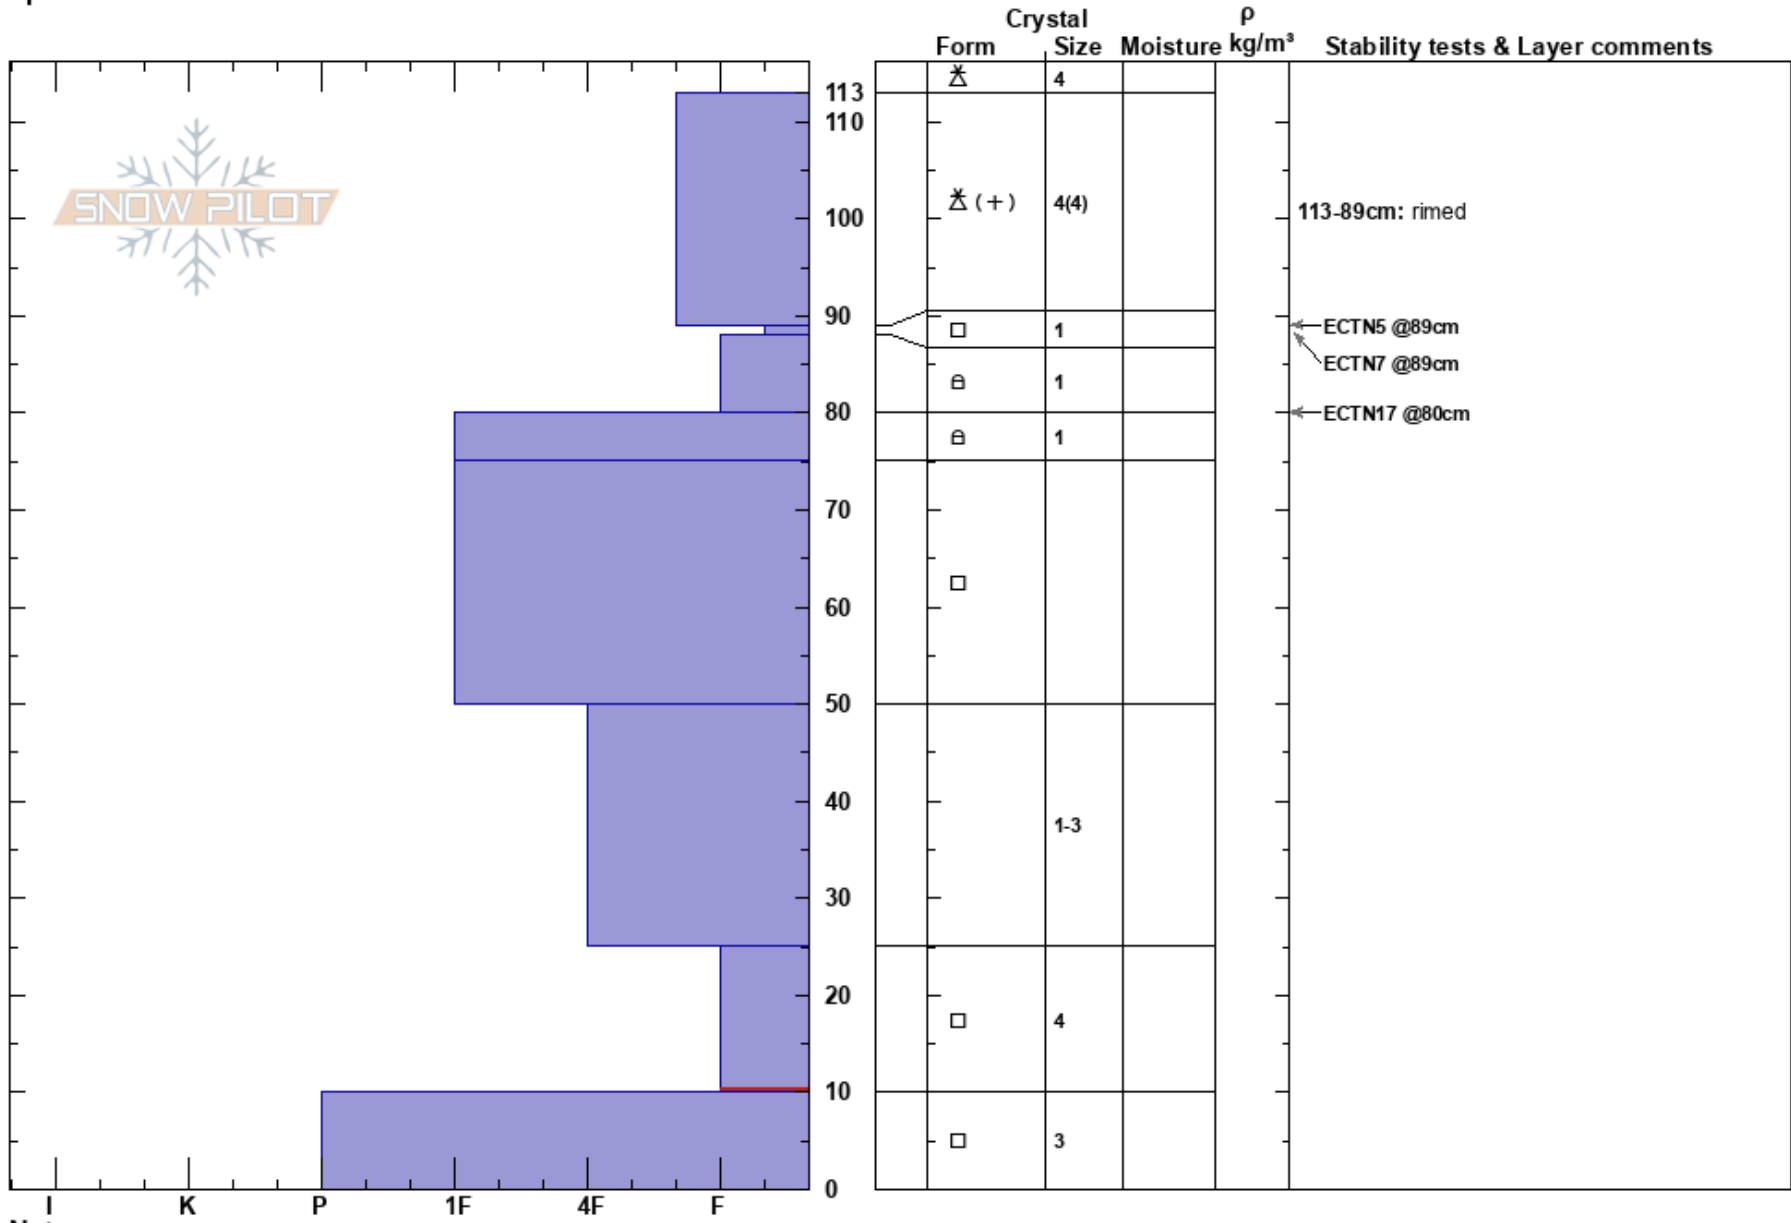

East Bowl Pass NW 9980
 Central Wasatch
 UT
 Elevation: 9980 ft
 Aspect: 320°
 Specifics:

Dave Kelly
 12/27/2024 - 11:00am
 Co-ord: 40.60005N, -111.62116W
 Slope Angle: 33°
 Wind Loading:

Stability:
 Air Temperature: -4.8°C
 Sky Cover: OVC
 Precipitation: S-1
 Wind: SW Moderate

HS:113
 Layer Notes:
 113-89cm: rimed
 25-10cm: Problematic layer

Notes: pit with N. Champion and J. Kelly