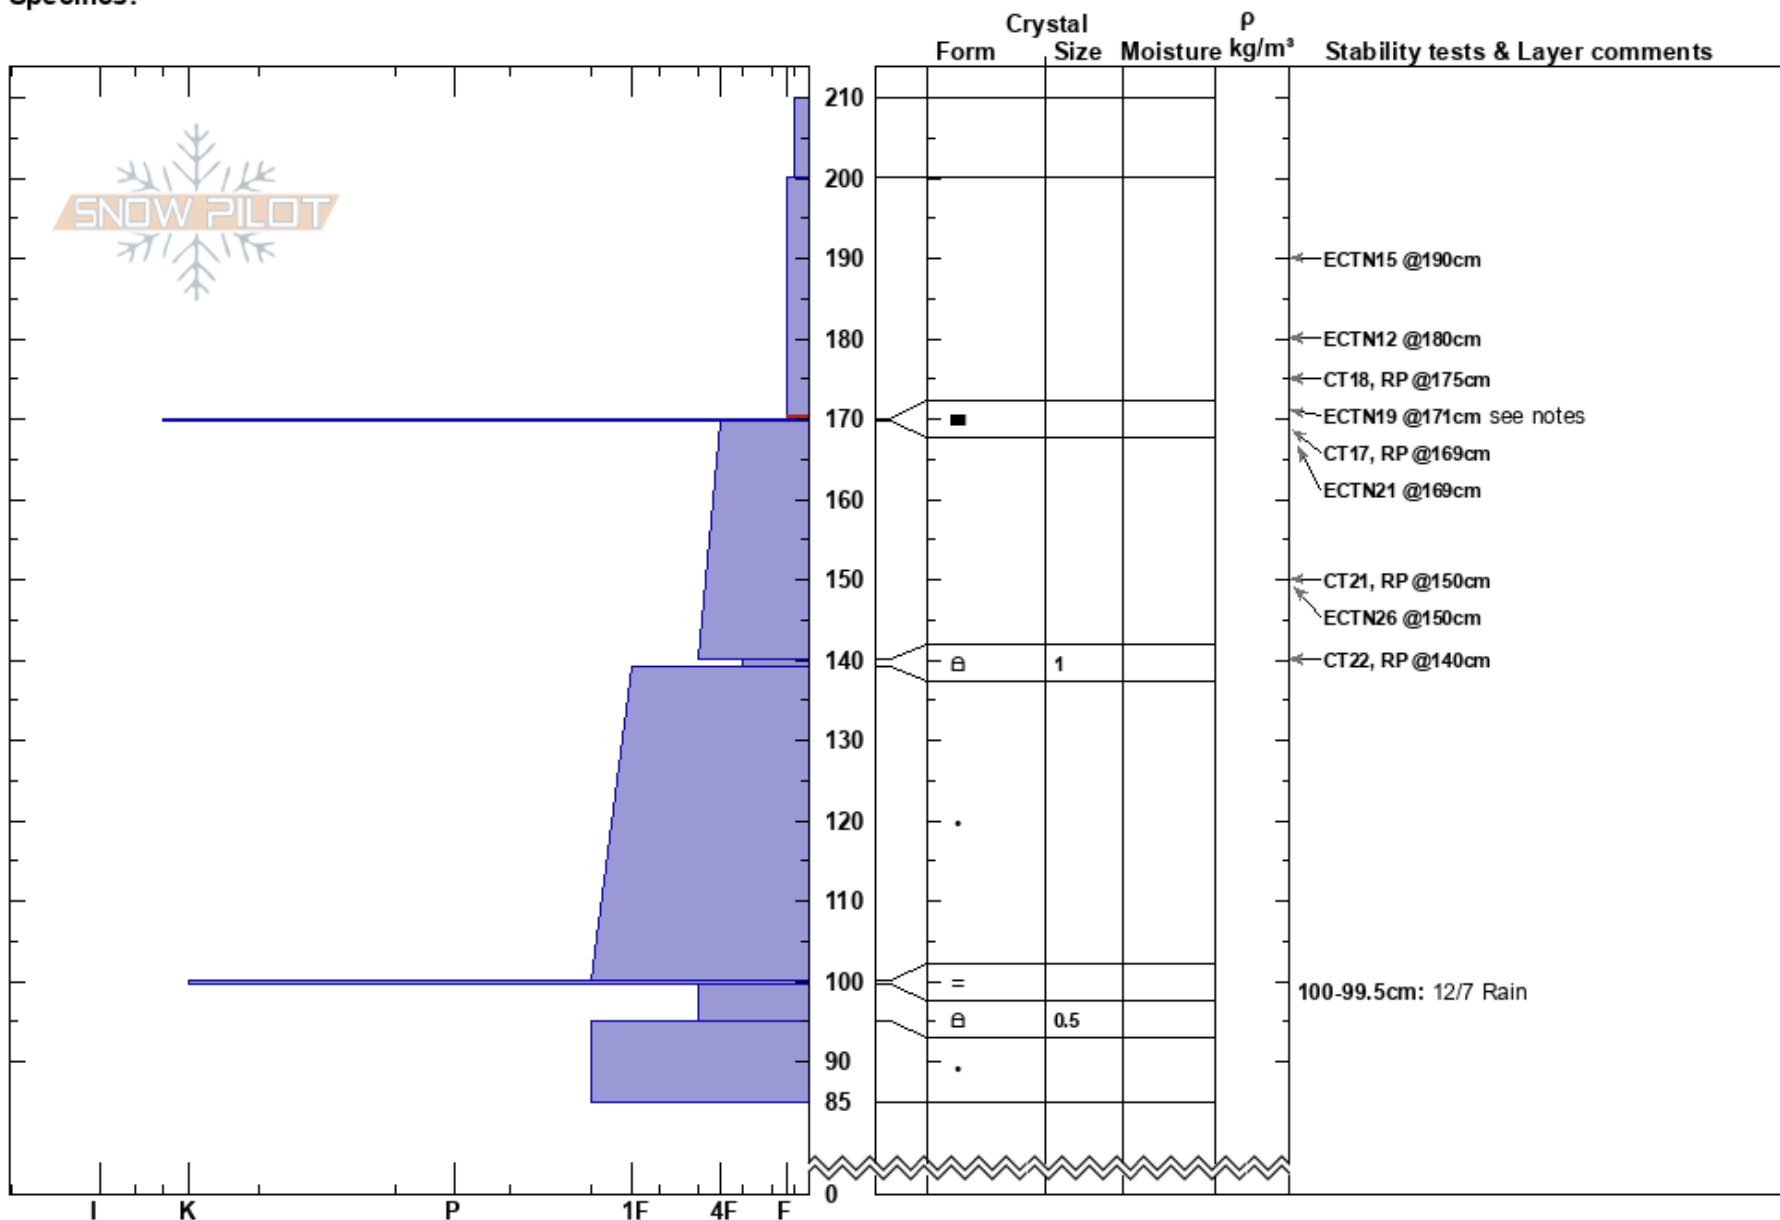

Hidden
 Selkirk Mtns
 ID
 Elevation: 5400 ft
 Aspect:
 Specifics:

M. Krmpotich
 12/31/2024 - 1:00pm
 Co-ord: 48.88613N, -116.76283W
 Slope Angle:
 Wind Loading:

Stability: Fair
 Air Temperature:
 Sky Cover: BKN
 Precipitation: NO
 Wind: Calm

HS:210
 PS: 10
 200-170cm: Problematic layer
 170-169.7cm: 12/29 crust, translucent
 100-99.5cm: 12/7 Rain

Notes: 12/29 crust thickness and presence consistent through our travels between 5-6000'.

ECTN's - some were cracking beyond shovel but no full propagation.

@ 139 -140cm likely 12/18 interface, mixed faceted forms