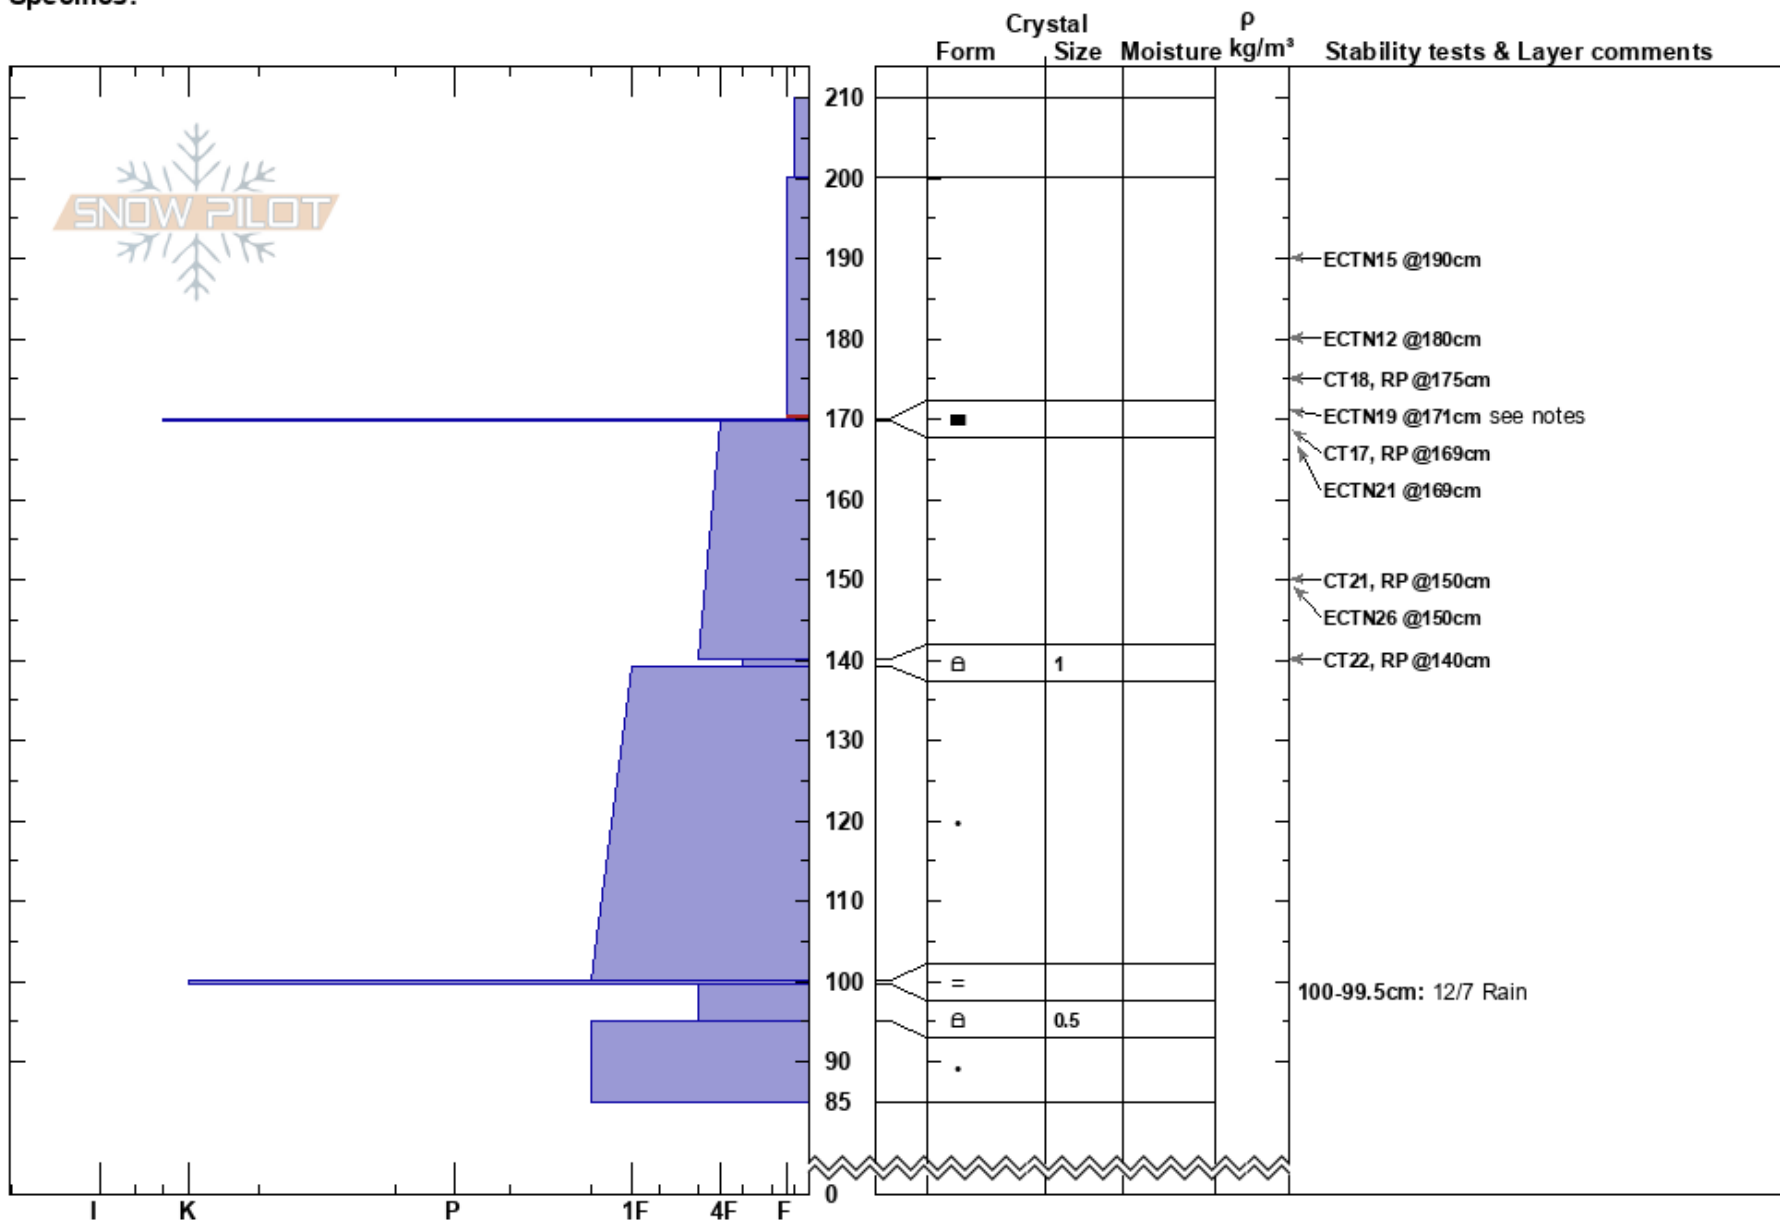

Hidden  
 Selkirk Mtns  
 ID  
 Elevation: 5400 ft  
 Aspect:  
 Specifics:

M. Krmpotich  
 12/31/2024 - 1:00pm  
 Co-ord: 48.88613N, -116.76283W  
 Slope Angle:  
 Wind Loading:

Stability: Fair  
 Air Temperature:  
 Sky Cover: BKN  
 Precipitation: NO  
 Wind: Calm

HS:210  
 PS: 10  
 200-170cm: Problematic layer  
 170-169.7cm: 12/29 crust, translucent  
 100-99.5cm: 12/7 Rain

**Notes:** 12/29 crust thickness and presence consistent through our travels between 5-6000'.

ECTN's - some were cracking beyond shovel but no full propagation.

@ 139 -140cm likely 12/18 interface, mixed faceted forms