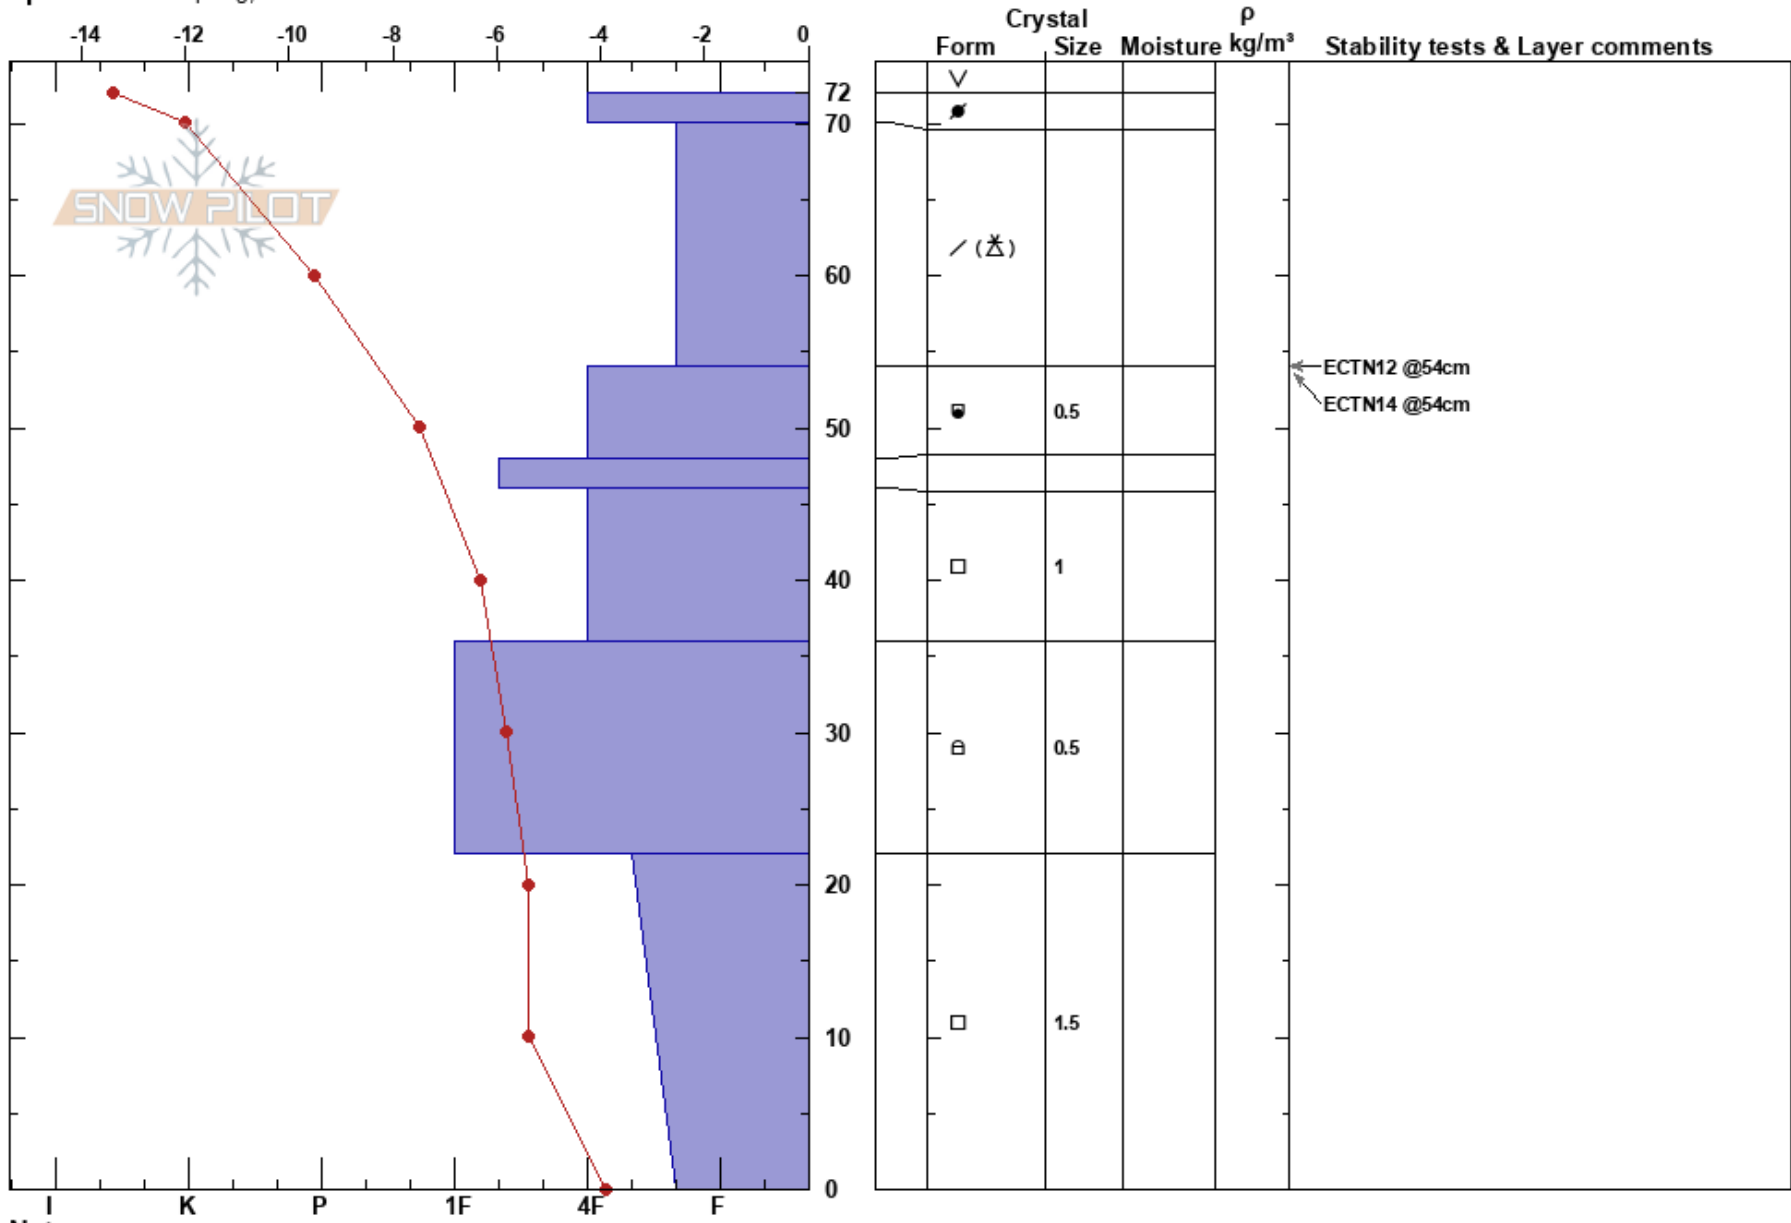

Middle Cirque Glades
 La Sal Mountains
 UT
 Elevation: 10570 ft
 Aspect: 25°
 Specifics: Collapsing, localizer

Dave Garcia
 12/31/2024 - 1:00pm
 Co-ord: 38.44895N, -109.25475W
 Slope Angle: 30°
 Wind Loading:

Stability: Fair
 Air Temperature:
 Sky Cover: CLR
 Precipitation: NO
 Wind: Calm

HS:72
 PF:30
 PS:11
 22-0cm: Problematic layer

Layer Notes:

Notes: