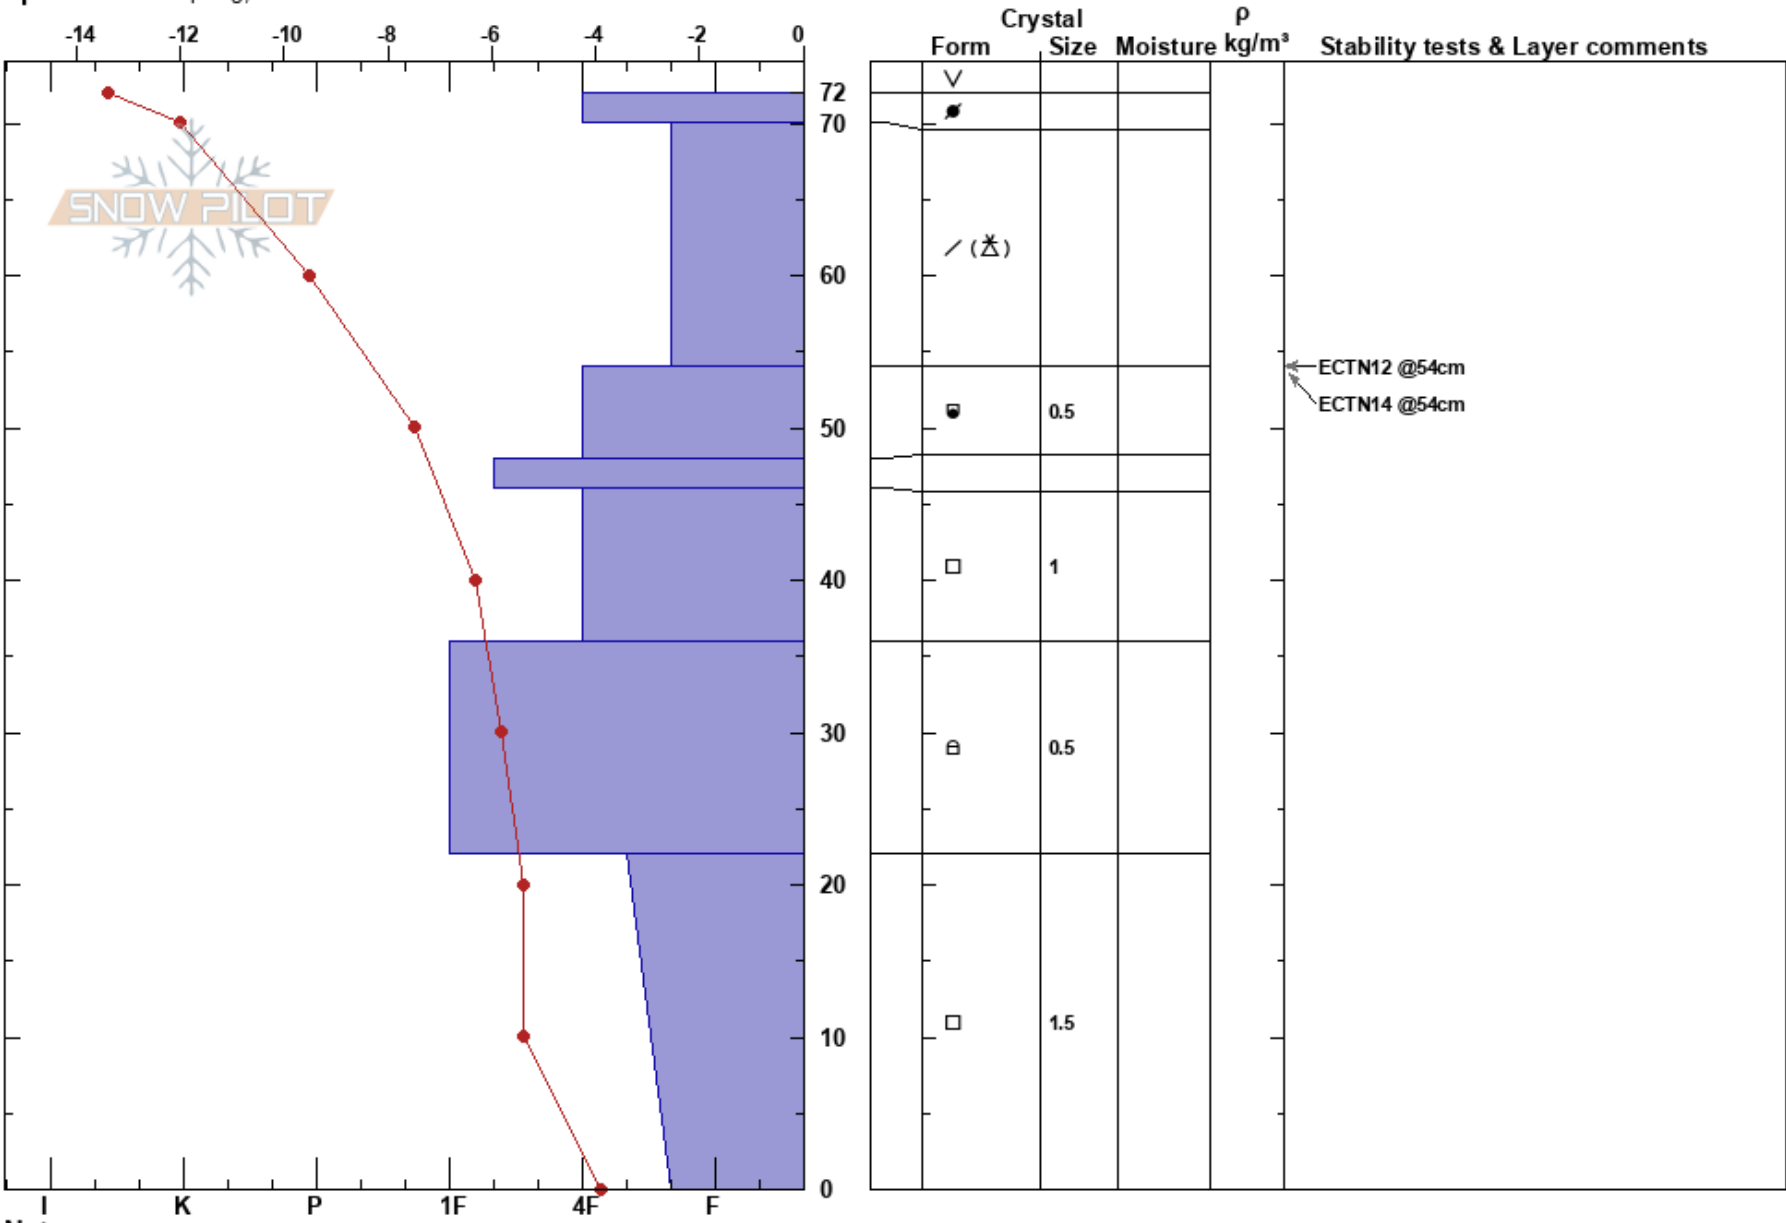

Middle Cirque Glades
 La Sal Mountains
 UT
 Elevation: 10570 ft
 Aspect: 25°
 Specifics: Collapsing, localized

Dave Garcia
 12/31/2024 - 1:00pm
 Co-ord: 38.44895N, -109.25475W
 Slope Angle: 30°
 Wind Loading:

Stability: Fair
 Air Temperature:
 Sky Cover: CLR
 Precipitation: NO
 Wind: Calm

HS:72
 PF:30
 PS:11
 22-0cm: Problematic layer

Layer Notes:

Notes: