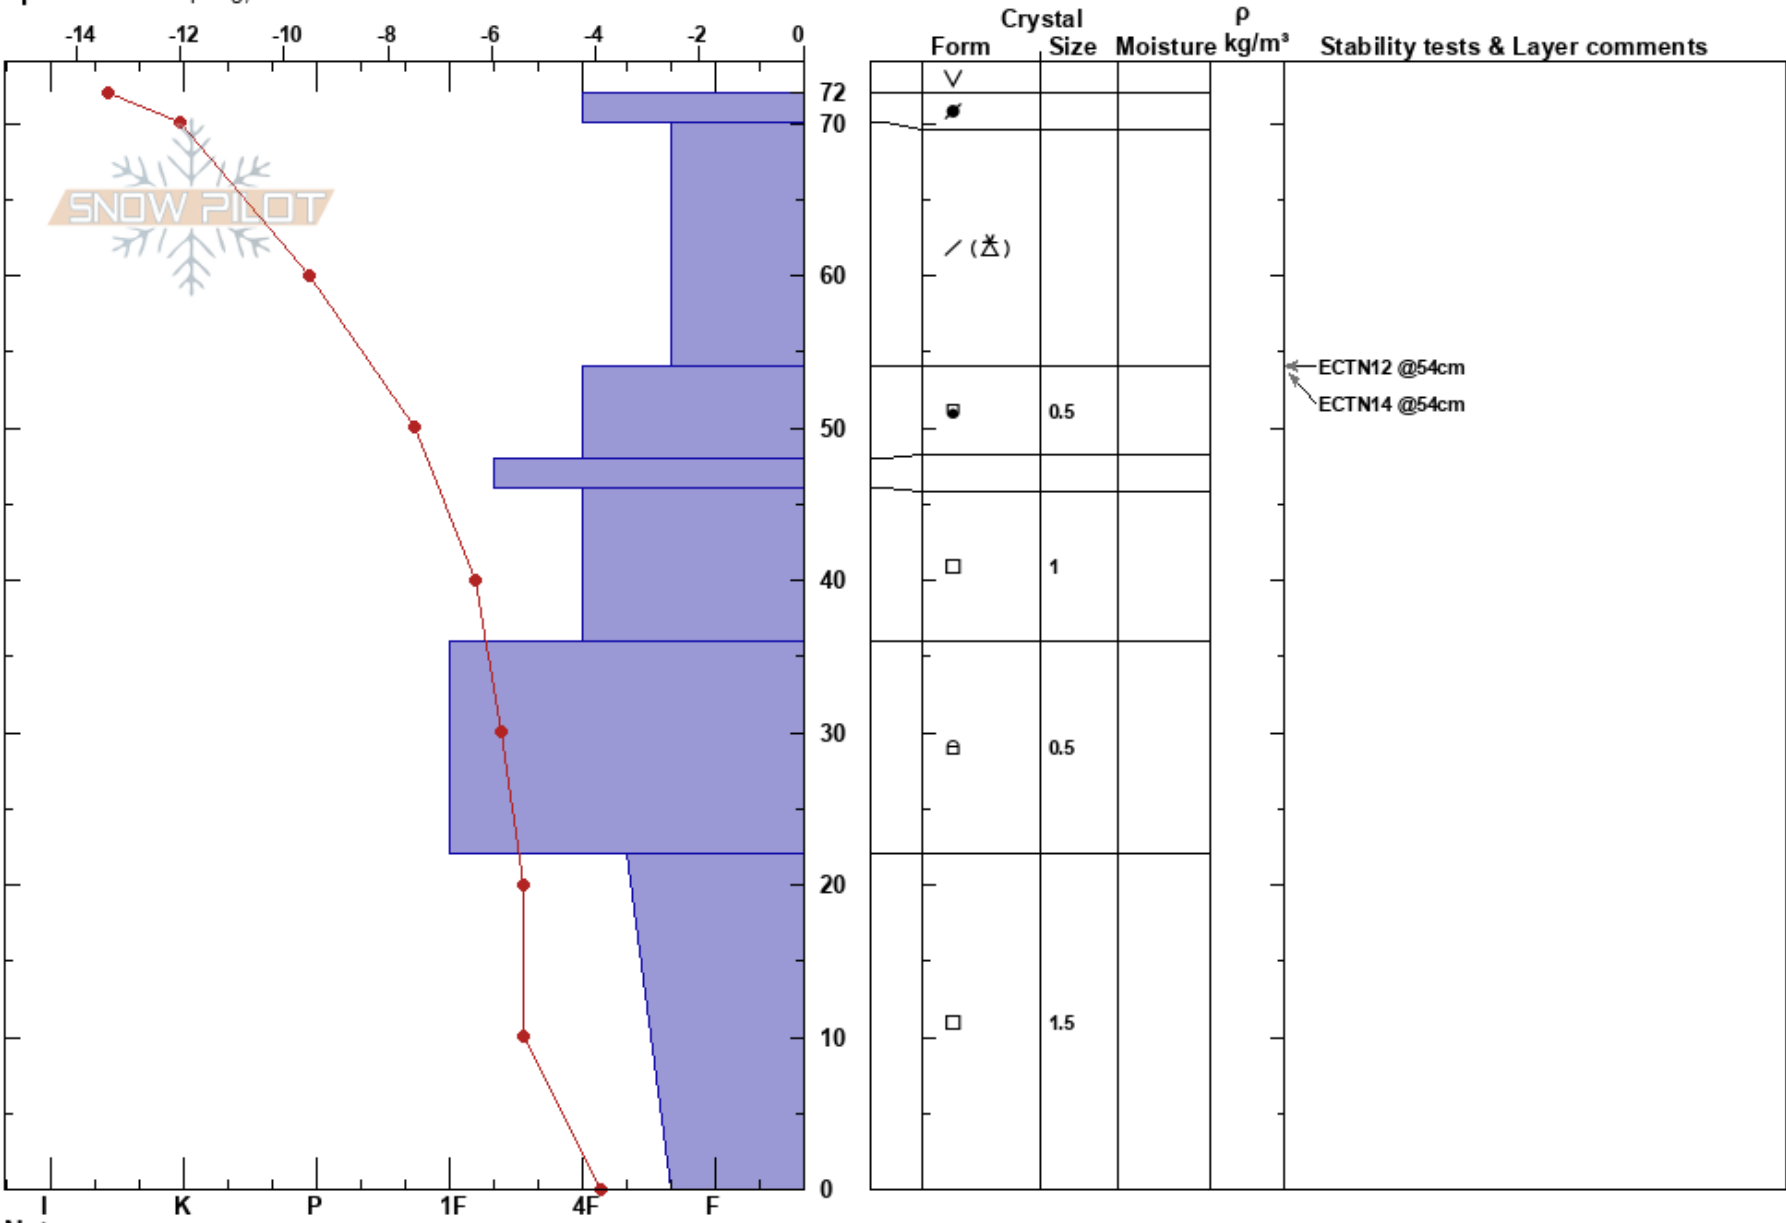

Middle Cirque Glades
 La Sal Mountains
 UT
 Elevation: 10570 ft
 Aspect: 25°
 Specifics: Collapsing, localizer

Dave Garcia
 12/31/2024 - 1:00pm
 Co-ord: 38.44895N, -109.25475W
 Slope Angle: 30°
 Wind Loading:

Stability: Fair
 Air Temperature:
 Sky Cover: CLR
 Precipitation: NO
 Wind: Calm

HS:72
 PF:30
 PS:11
 22-0cm: Problematic layer

Layer Notes:

Notes: