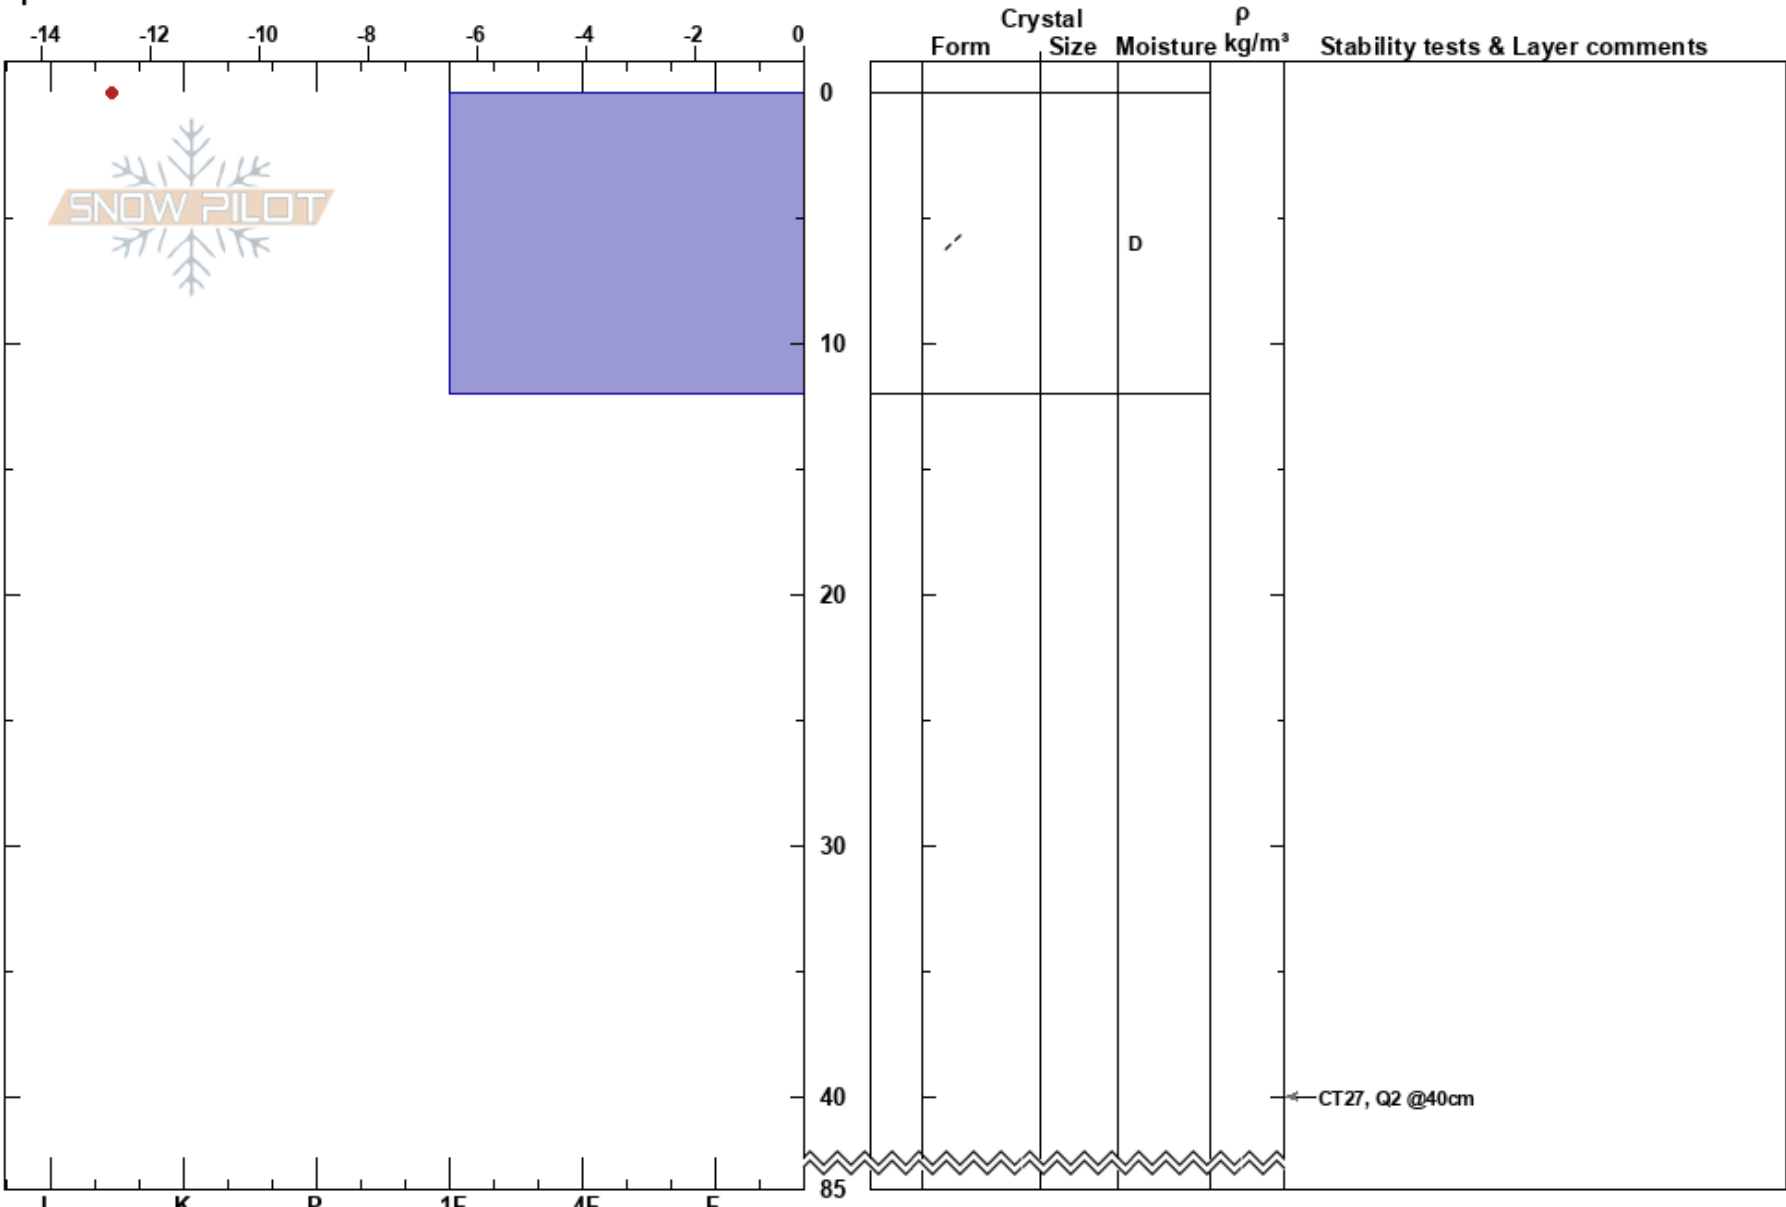

Barasdalen
 Signaldalen
 Norway
Elevation: 530 m
Aspect: 90°
Specifics:

Kristoffer Krogh
 13/02/2018 - 12:56
Co-ord: 34W DB 65796 62357
Slope Angle: 36°
Wind Loading: previous

Stability: HS:85
Air Temperature: -9°C
Sky Cover: CLR
Precipitation: NO
Wind: S Light Breeze

Layer Notes:

Notes: