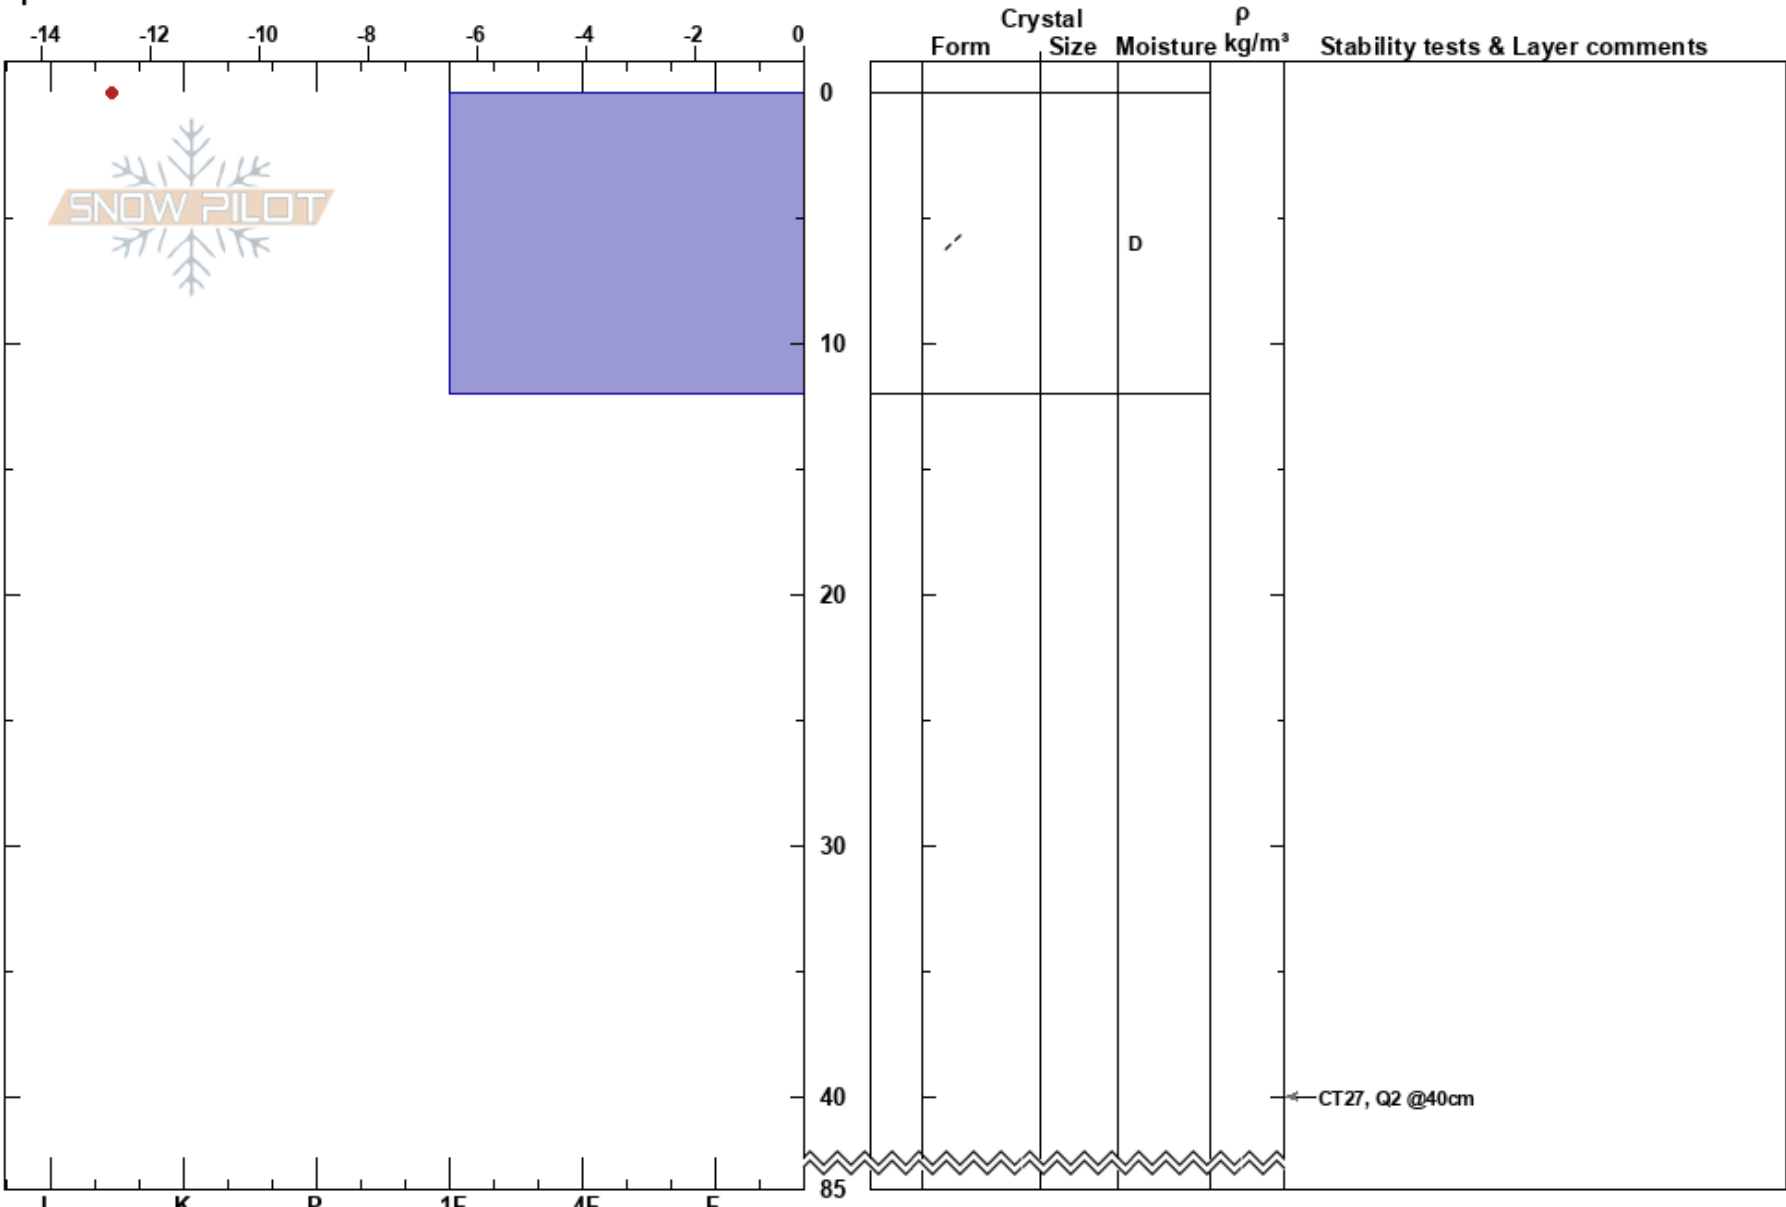

Barasdalen  
Signal dalen  
Norway  
Elevation: 530 m  
Aspect: 90°  
Specifics:

Kristoffer Krogh  
13/02/2018 - 12:56  
Co-ord: 34W DB 65796 62357  
Slope Angle: 36°  
Wind Loading: previous

Stability:  
Air Temperature: -9°C  
Sky Cover: CLR  
Precipitation: NO  
Wind: S Light Breeze

HS:85  
PF:5  
Layer Notes:

Notes: I K P 1F 4F F