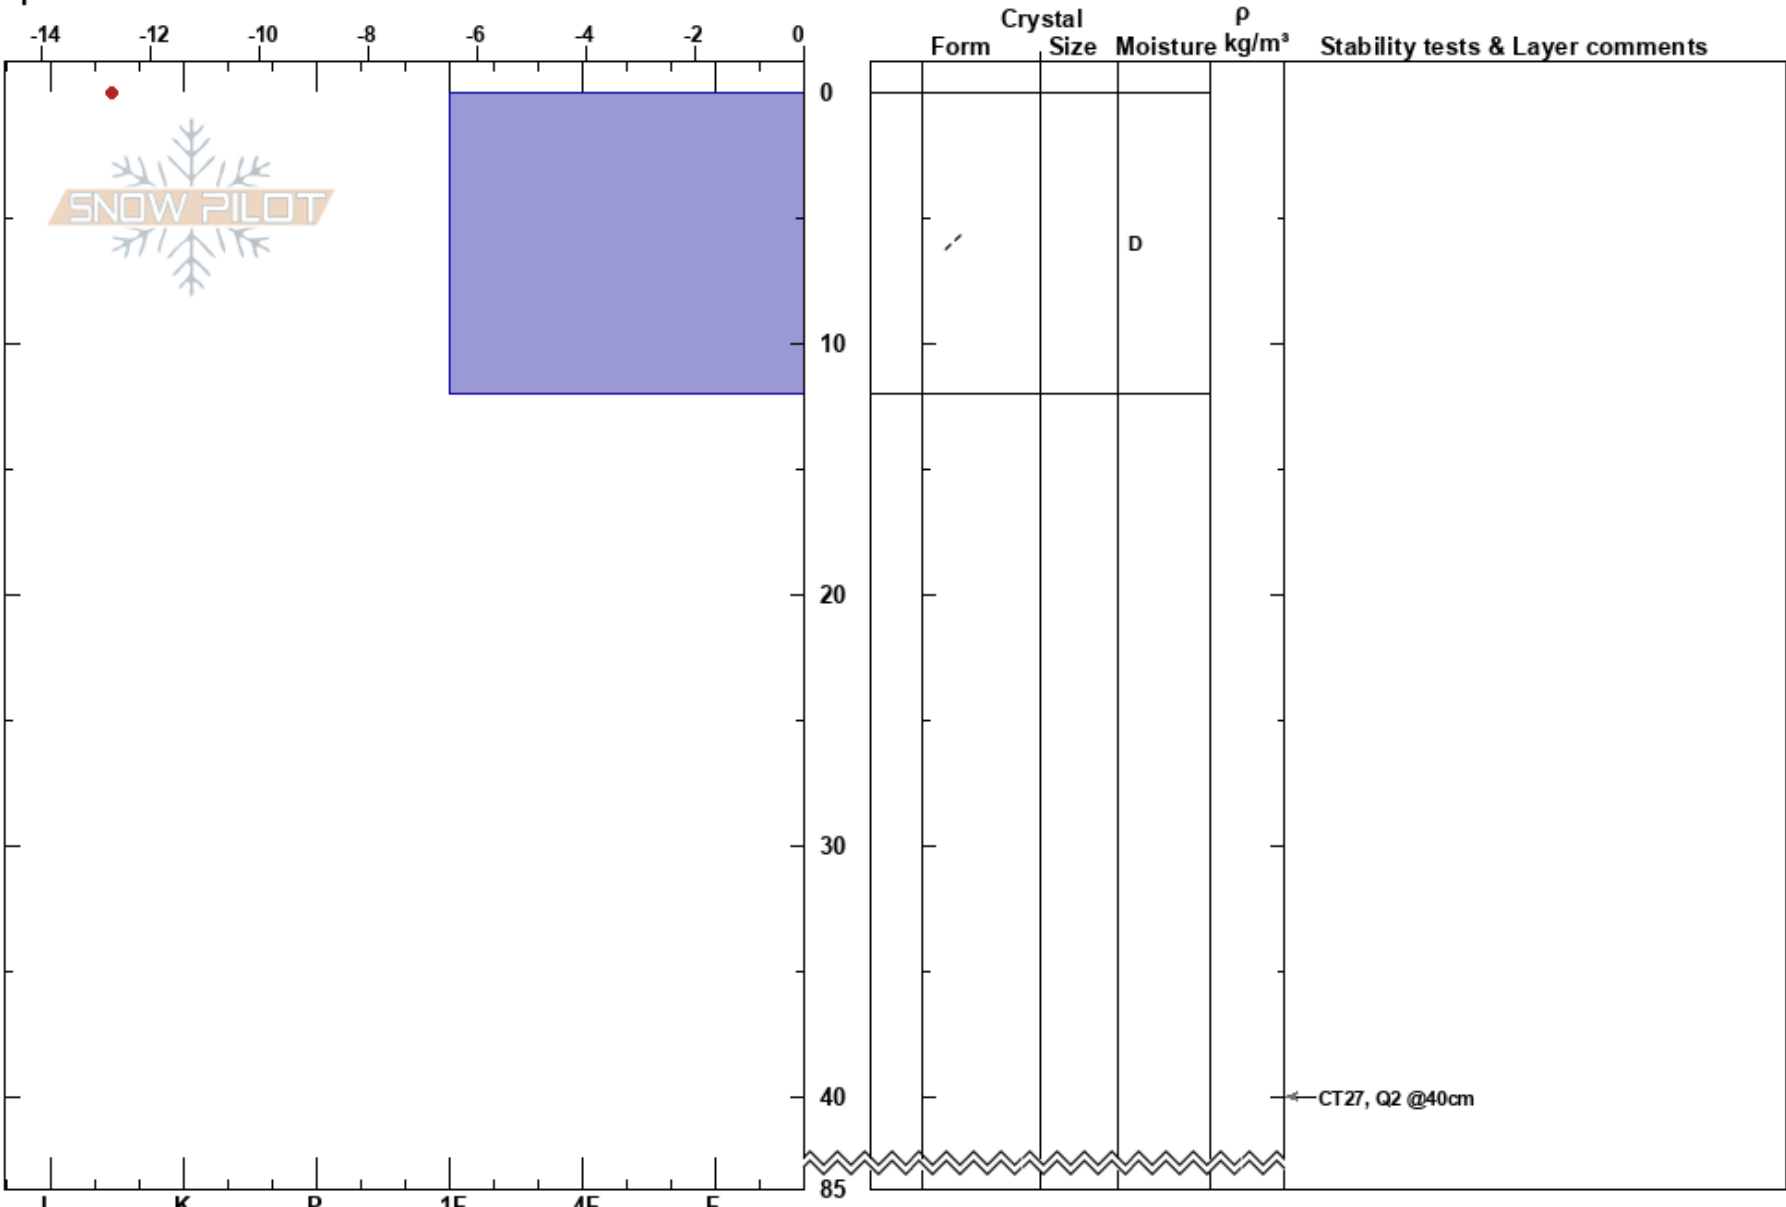

Barasdalen
 Signaldalen
 Norway
Elevation: 530 m
Aspect: 90°
Specifics:

Kristoffer Krogh
 13/02/2018 - 12:56
Co-ord: 34W DB 65796 62357
Slope Angle: 36°
Wind Loading: previous

Stability:
Air Temperature: -9°C
Sky Cover: CLR
Precipitation: NO
Wind: S Light Breeze

HS:85
PF:5
Layer Notes:

Notes: