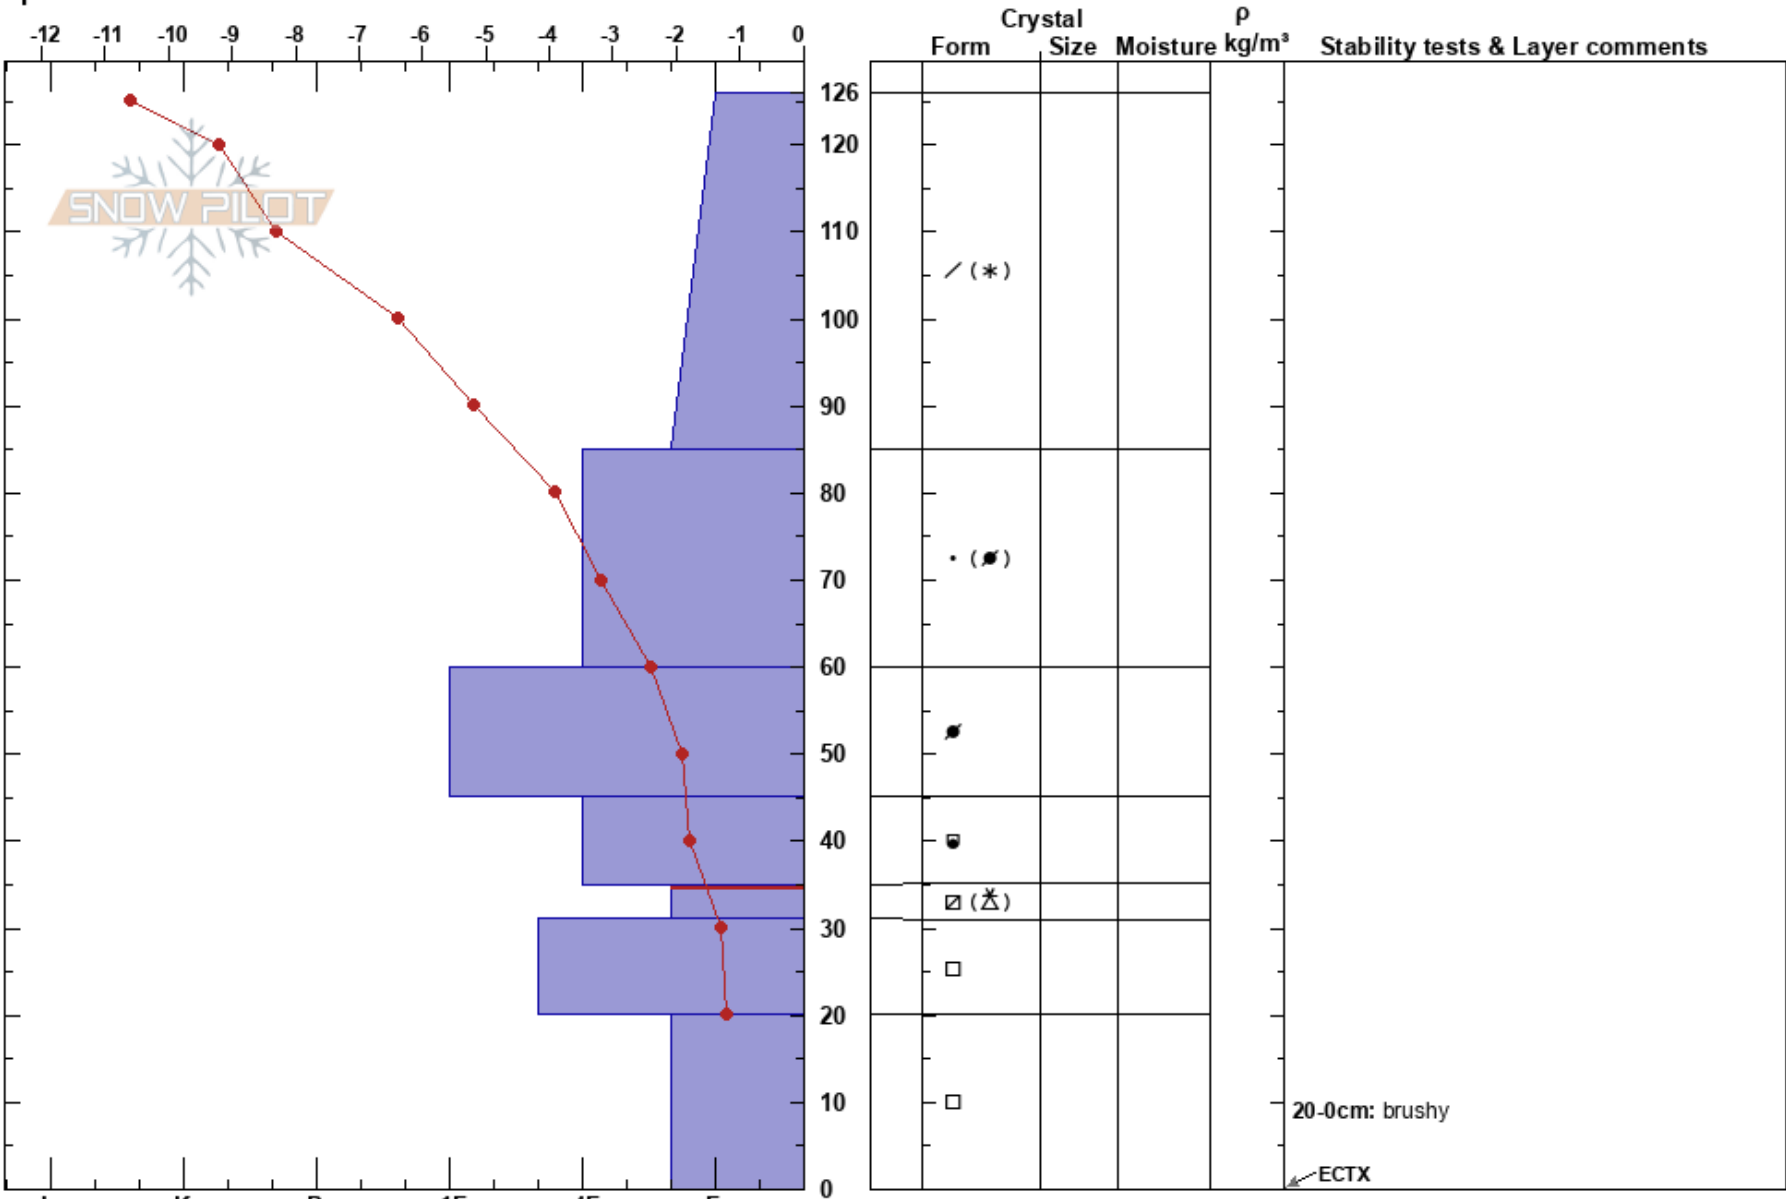

Garden City Bowls N.  
 Bear River Range  
 UT  
 Elevation: 8654 ft  
 Aspect: E  
 Specifics:

toby weed  
 12/31/2024 - 2:00pm  
 Co-ord: 41.97940N, -111.48358W  
 Slope Angle: 27°  
 Wind Loading:

Stability:  
 Air Temperature: -9.8°C  
 Sky Cover: BKN  
 Precipitation: NO  
 Wind: NW Light Breeze  
 HS:126  
 PS:20  
 35-31cm: Problematic layer  
 20-0cm: brushy