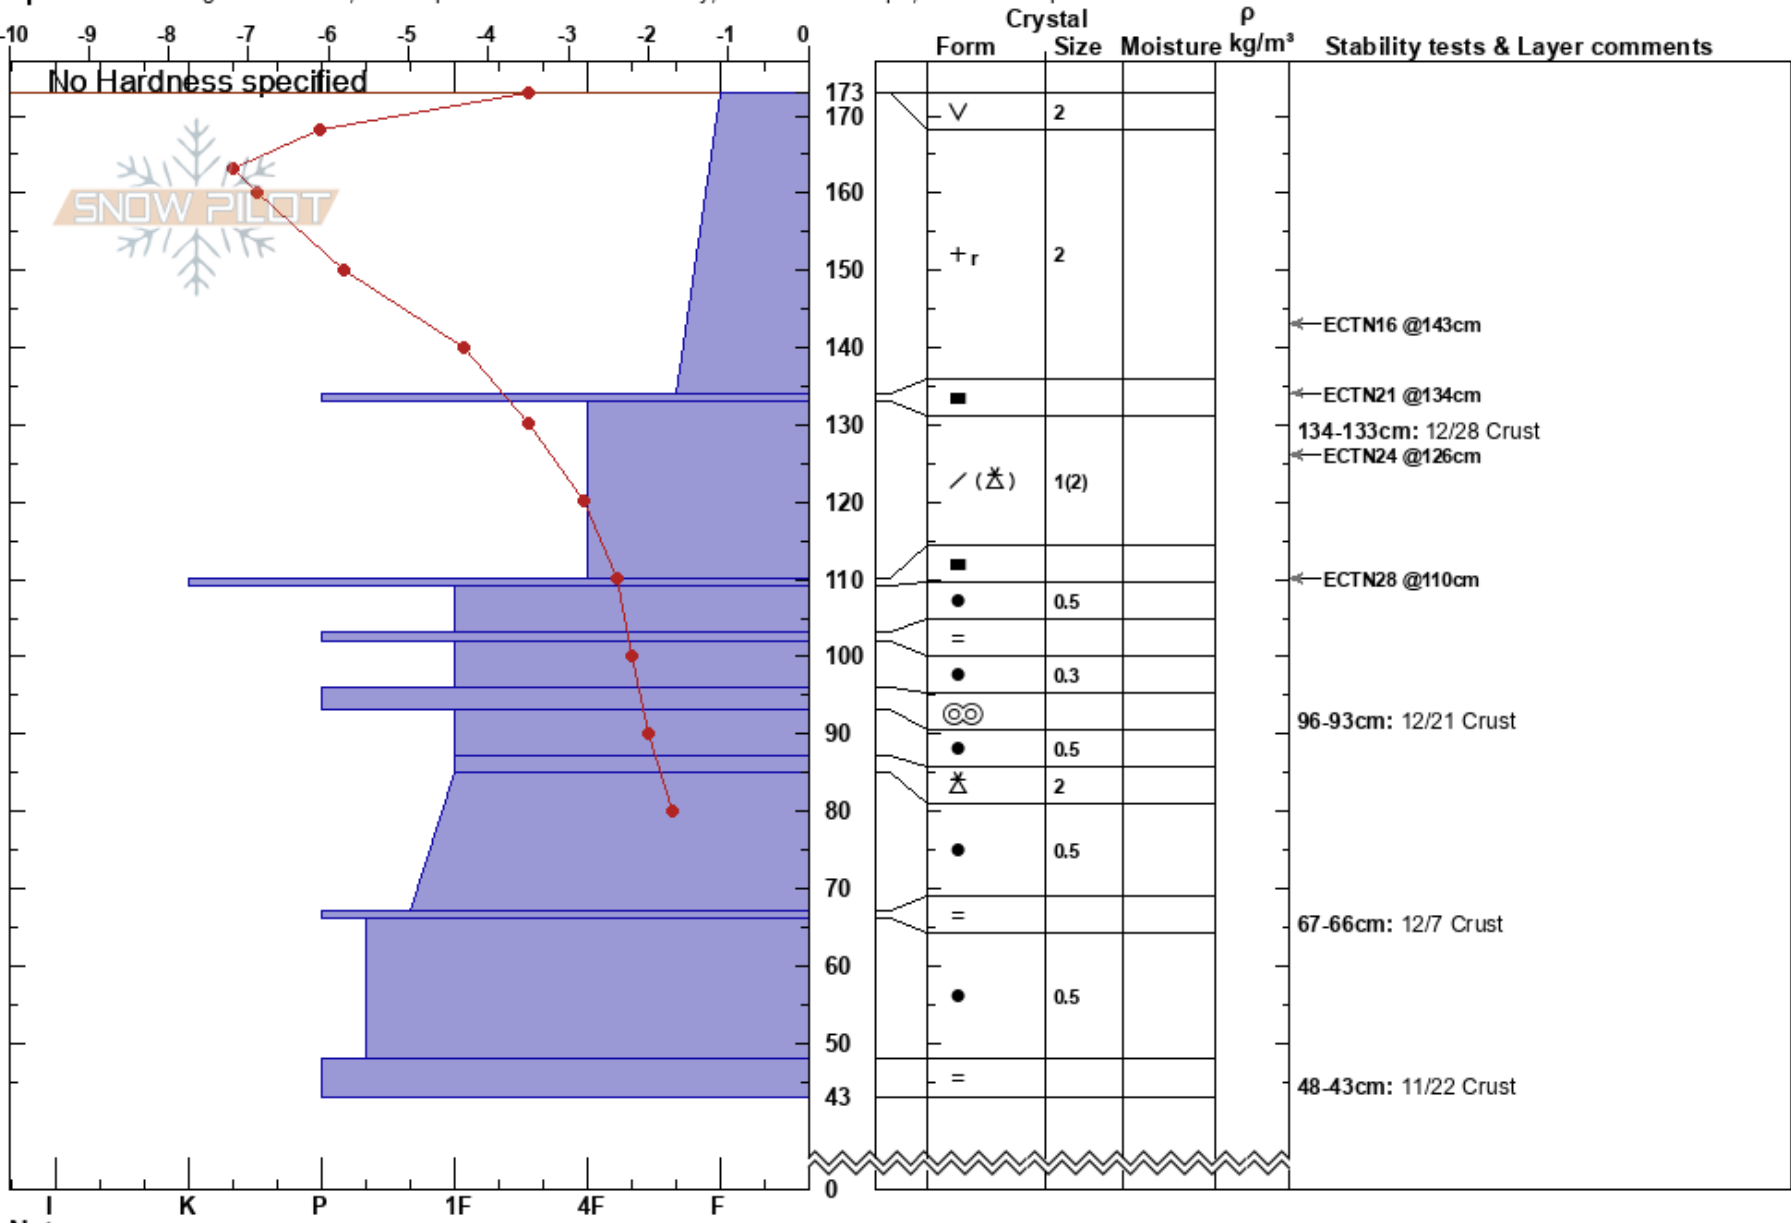

Silver Basin  
 Silver Valley Area  
 ID  
 Elevation: 5500 ft  
 Aspect: NW

Drew Mahan  
 12/31/2024 - 12:00pm  
 Co-ord:  
 Slope Angle: 20°  
 Wind Loading: no

Stability:  
 Air Temperature: -4.6°C  
 Sky Cover: OVC  
 Precipitation: NO  
 Wind: S Light Breeze

HS:173  
 PF:60  
 PS:25  
 134-133cm: 12/28 Crust  
 96-93cm: 12/21 Crust  
 67-66cm: 12/7 Crust  
 48-43cm: 11/22 Crust

Specifics: Pit dug in a Ski Area; Pit is representative of backcountry; Ski tracks on slope; We skied slope