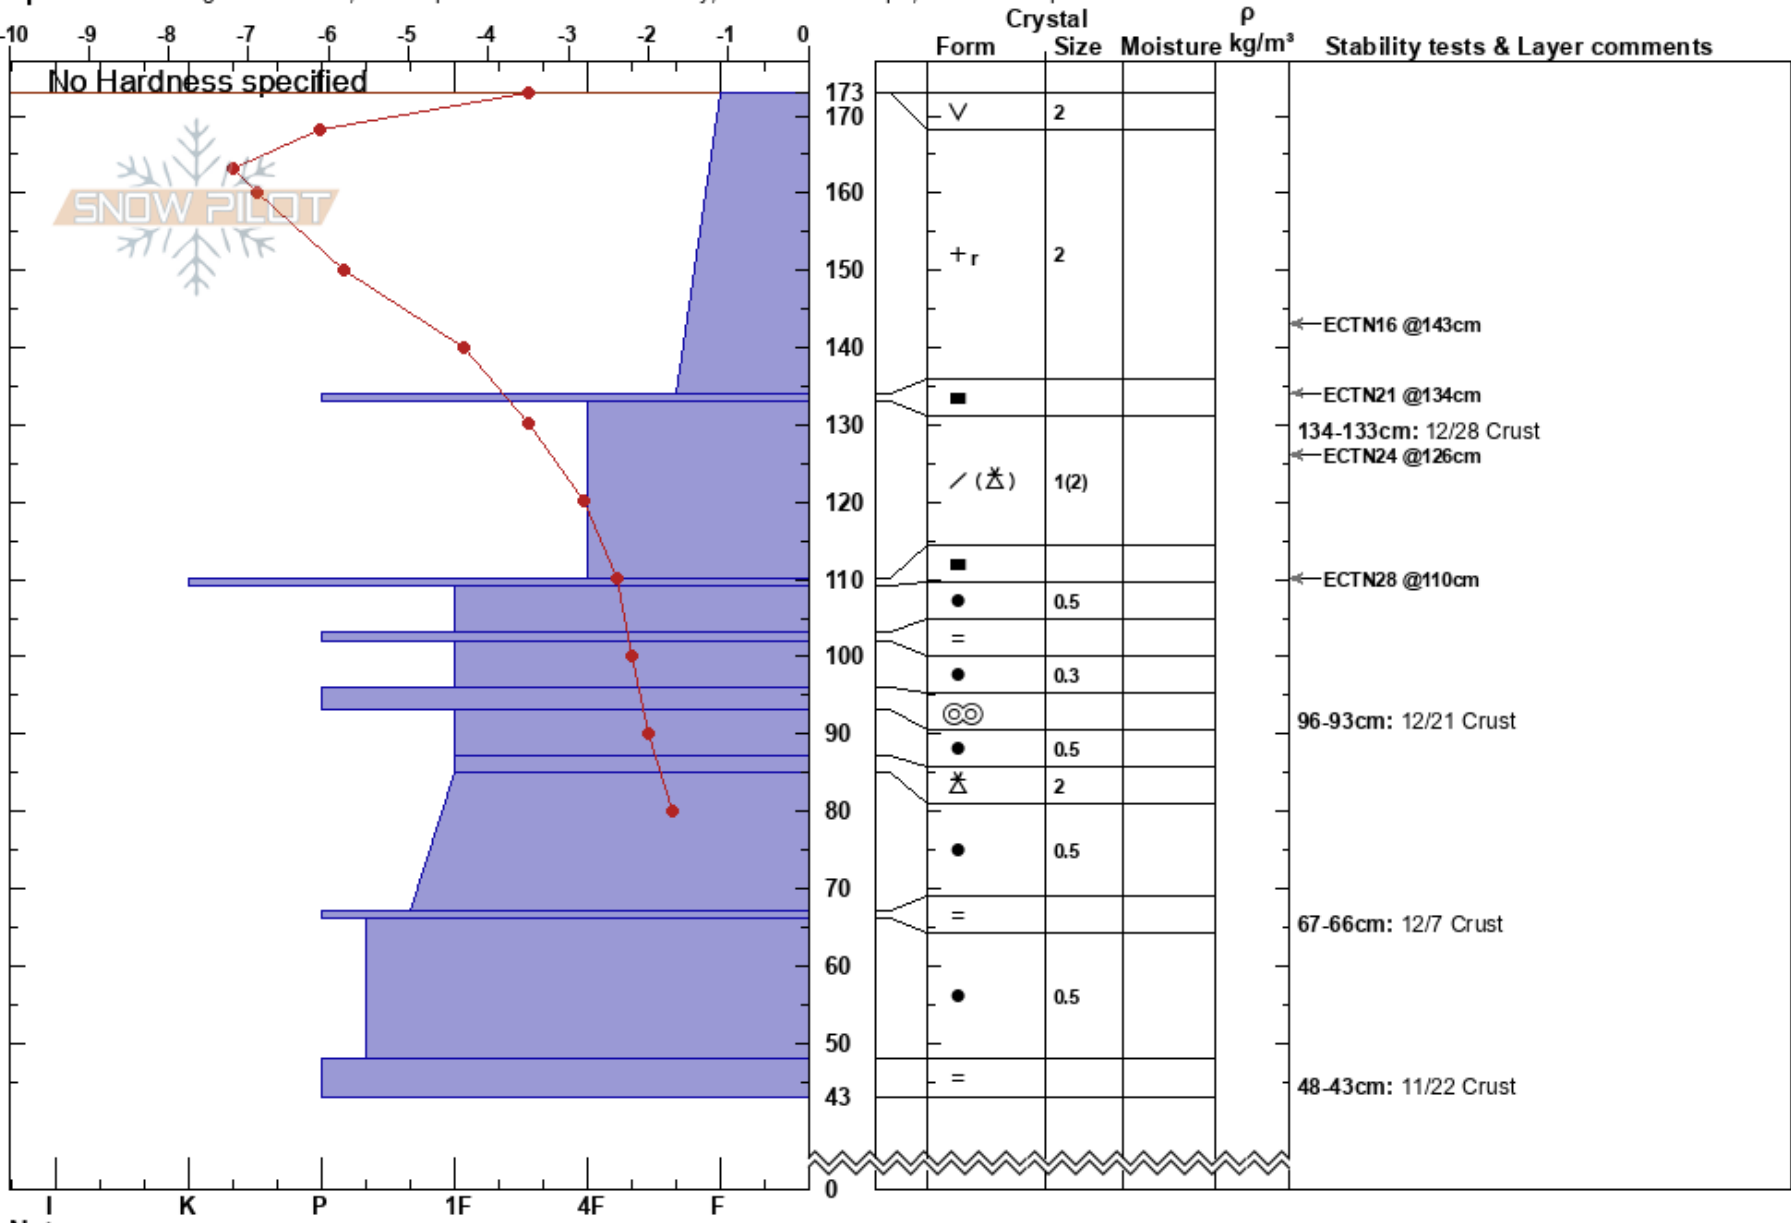

Silver Basin
 Silver Valley Area
 ID
 Elevation: 5500 ft
 Aspect: NW

Drew Mahan
 12/31/2024 - 12:00pm
 Co-ord:
 Slope Angle: 20°
 Wind Loading: no

Stability:
 Air Temperature: -4.6°C
 Sky Cover: OVC
 Precipitation: NO
 Wind: S Light Breeze

HS:173
 PF:60
 PS:25
 134-133cm: 12/28 Crust
 96-93cm: 12/21 Crust
 67-66cm: 12/7 Crust
 48-43cm: 11/22 Crust

Specifics: Pit dug in a Ski Area; Pit is representative of backcountry; Ski tracks on slope; We skied slope