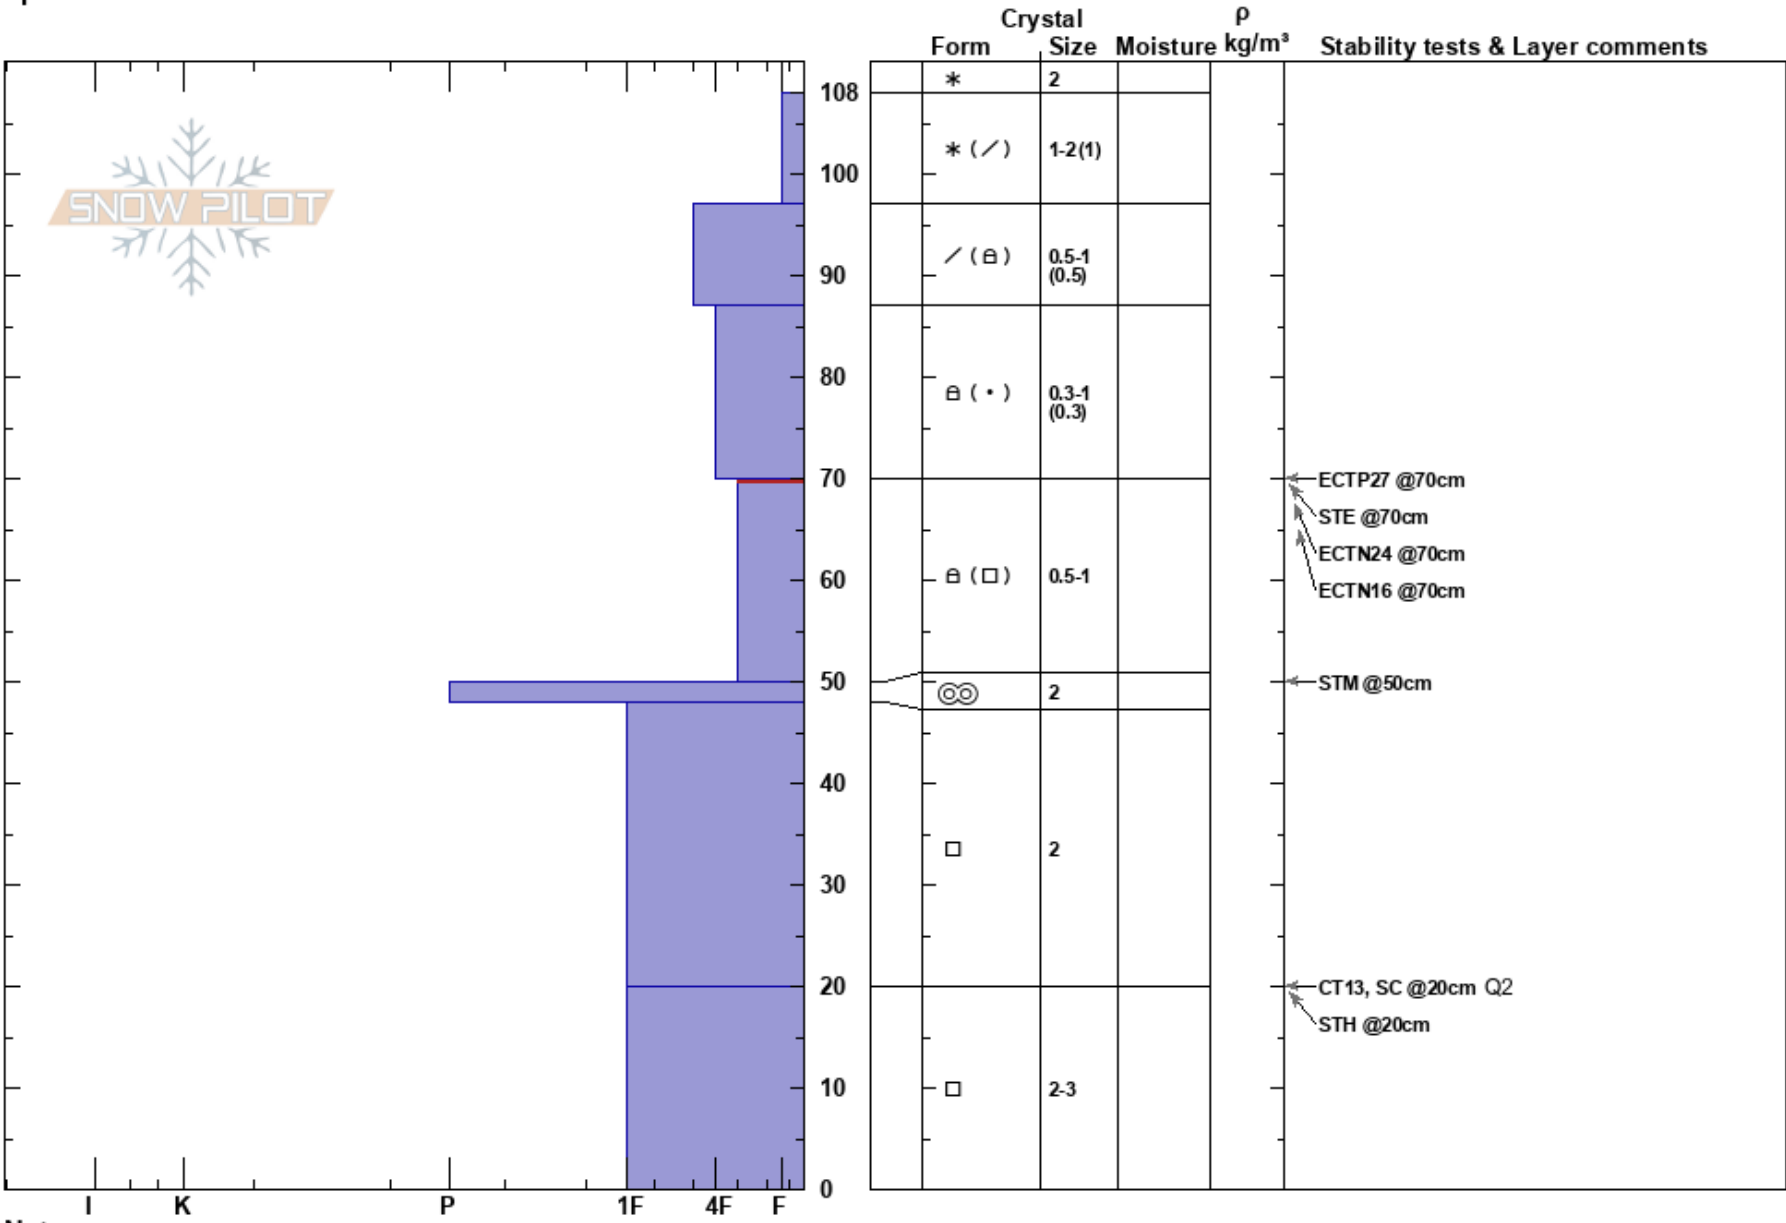

Twin Exp 1
 Teton Range
 WY
 Elevation: 9737 ft
 Aspect: S
 Specifics:

Owen Miller
 12/31/2024 - 3:30pm
 Co-ord: 12T 504015E 4816843N
 Slope Angle: 32°
 Wind Loading:

Stability:
 Air Temperature:
 Sky Cover: BKN
 Precipitation: S-1
 Wind: W Light Breeze

HS:108
 PF:50 70-50cm:Problematic layer
 PS:15

Notes: