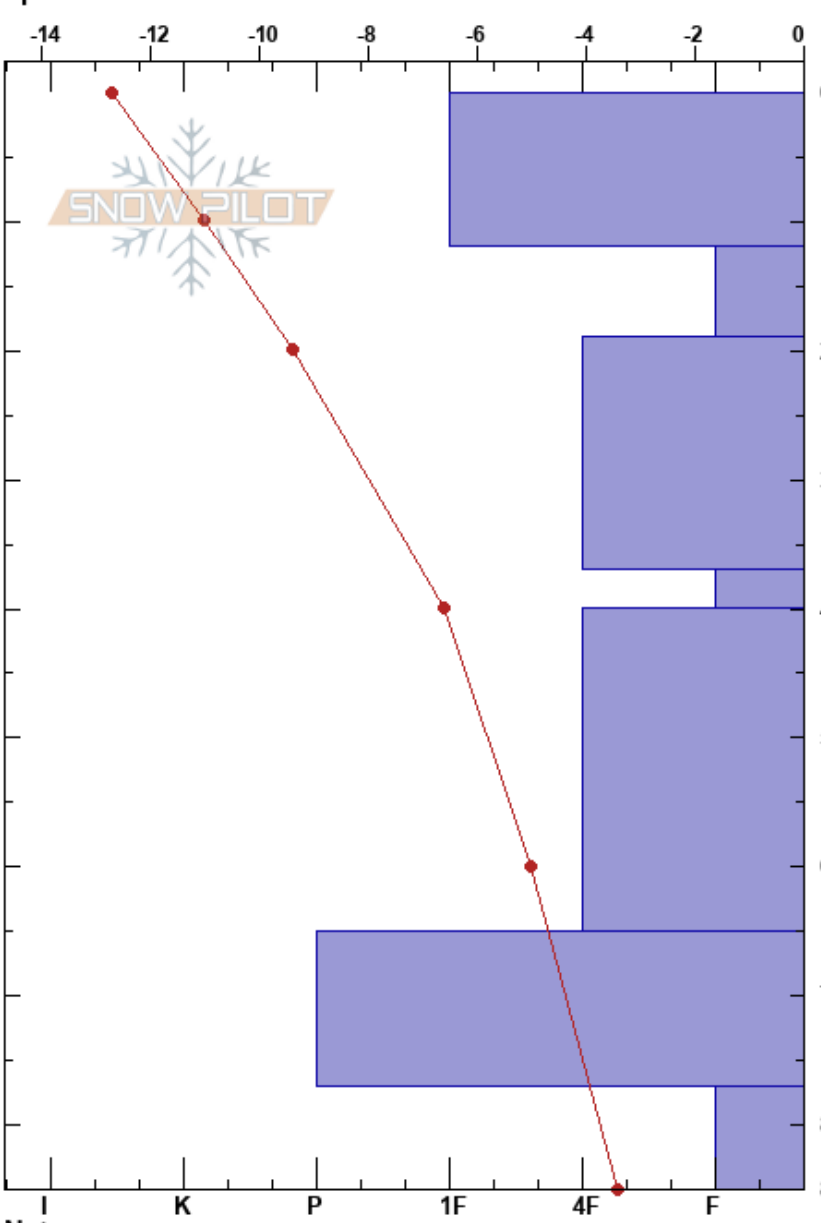

Barasdalen
 Signaldalen
 Norway
Elevation: 530 m
Aspect: 90°
Specifics:

Kristoffer Krogh
 13/02/2018 - 12:56
Co-ord: 34W DB 65796 62357
Slope Angle: 36°
Wind Loading: previous

Stability:
Air Temperature: -9°C
Sky Cover: CLR
Precipitation: NO
Wind: S Light Breeze

HS:85

PF:5

Layer Notes:

Form	Crystal		Moisture	ρ kg/m ³	Stability tests & Layer comments
	Size				
			D		
⊖	1-2		D		
⊖			D		
⊖			D		
⊖			D		← CT27, Q2 @40cm
⊙(□)			D		
^ (□)			D		← ECTX

Notes:

I K P 1F 4F F