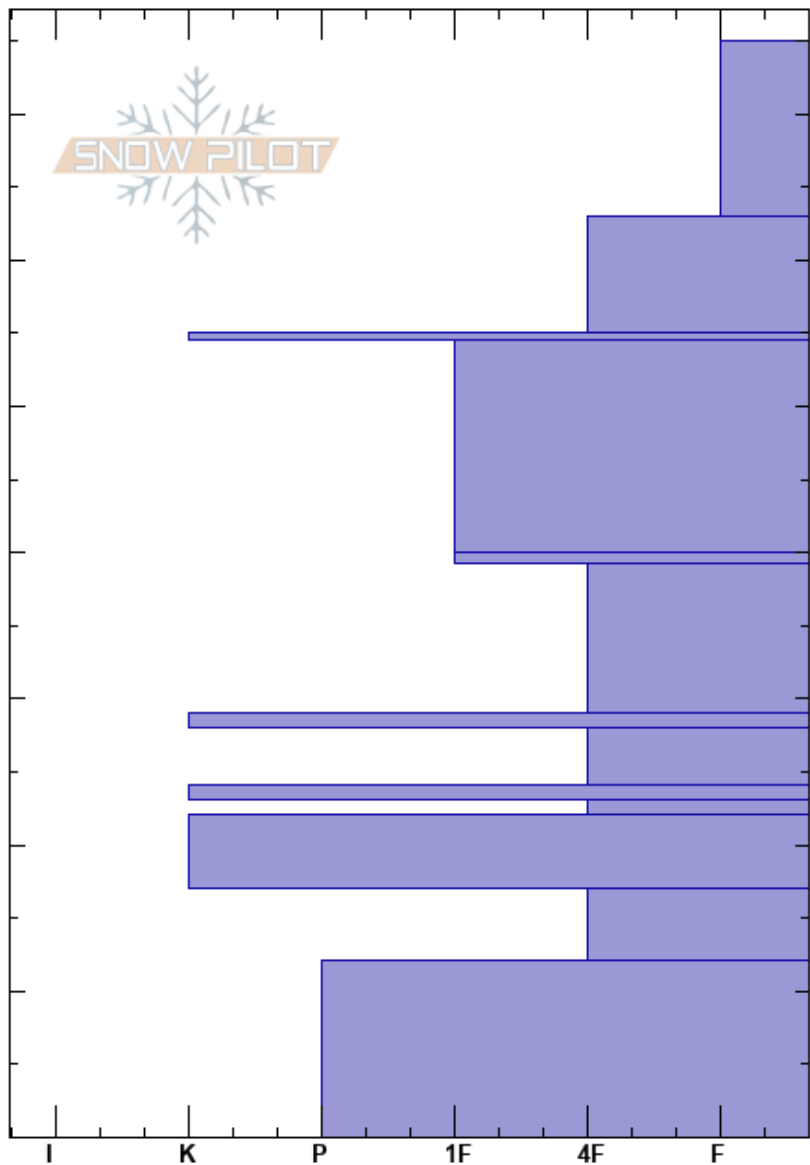

Sawtell Switchback SW  
 Centennial Range  
 ID  
 Elevation: 9000 ft  
 Aspect: 205°  
 Specifics: Collapsing, widespread; We skied slope; Snowmobile tracks on slope

Ian Hoyer  
 12/31/2024 - 12:00pm  
 Co-ord: 44.55510N, -111.44629W  
 Slope Angle: 25°  
 Wind Loading: no

Stability: Poor  
 Air Temperature:  
 Sky Cover: BKN  
 Precipitation: NO  
 Wind: Calm

HS:75  
 PF:40  
 PS:15  
 23-22cm: Problematic layer

Crystal Form	Crystal Size	Moisture	$\rho$ kg/m <sup>3</sup>	Stability tests & Layer comments
□	0.5-1			
⊗				
□				
⊗				
□	2			←ECTP23 @23cm
⊗				
□	2-4			