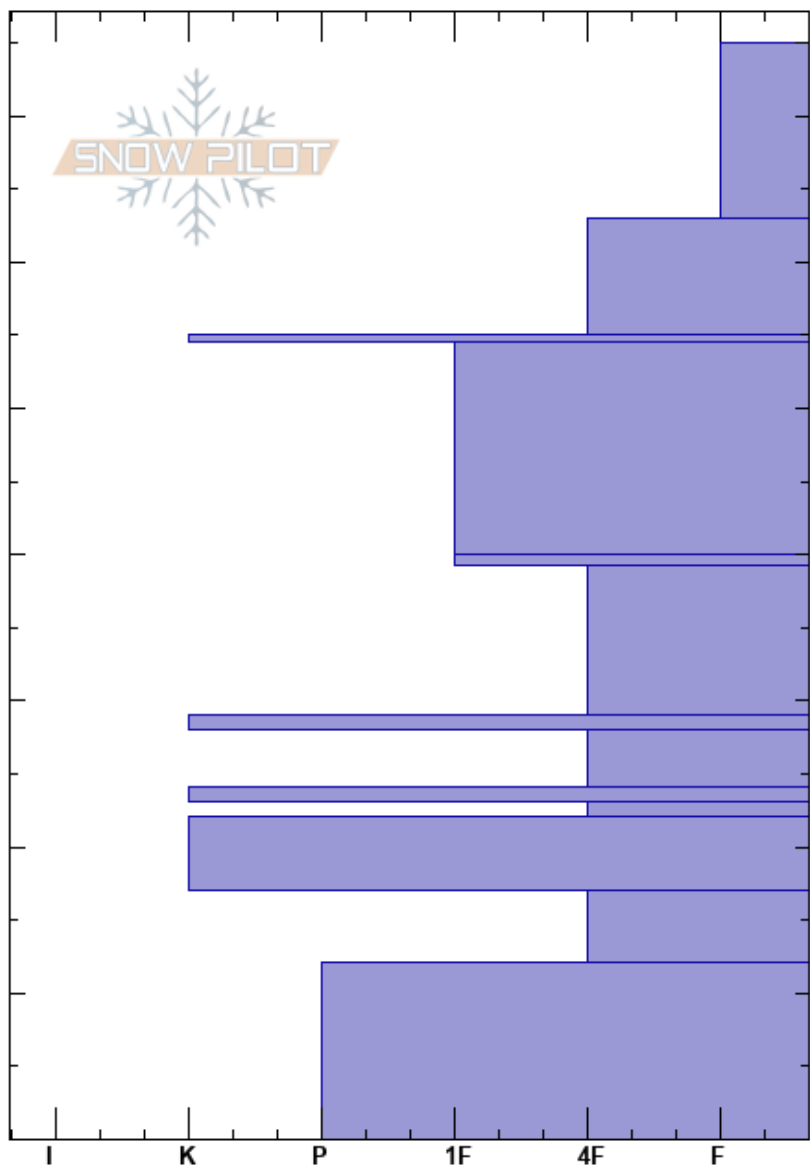

Sawtell Switchback SW
 Centennial Range
 ID
 Elevation: 9000 ft
 Aspect: 205°
 Specifics: Collapsing, widespread; We skied slope; Snowmobile tracks on slope

Ian Hoyer
 12/31/2024 - 12:00pm
 Co-ord: 44.55510N, -111.44629W
 Slope Angle: 25°
 Wind Loading: no

Stability: Poor
 Air Temperature:
 Sky Cover: BKN
 Precipitation: NO
 Wind: Calm

HS:75
 PF:40
 PS:15
 23-22cm: Problematic layer

Crystal Form	Crystal Size	Moisture	ρ kg/m ³	Stability tests & Layer comments
□	0.5-1			
⊗				
□				
⊗				
□	2			←ECTP23 @23cm
⊗				
□	2-4			