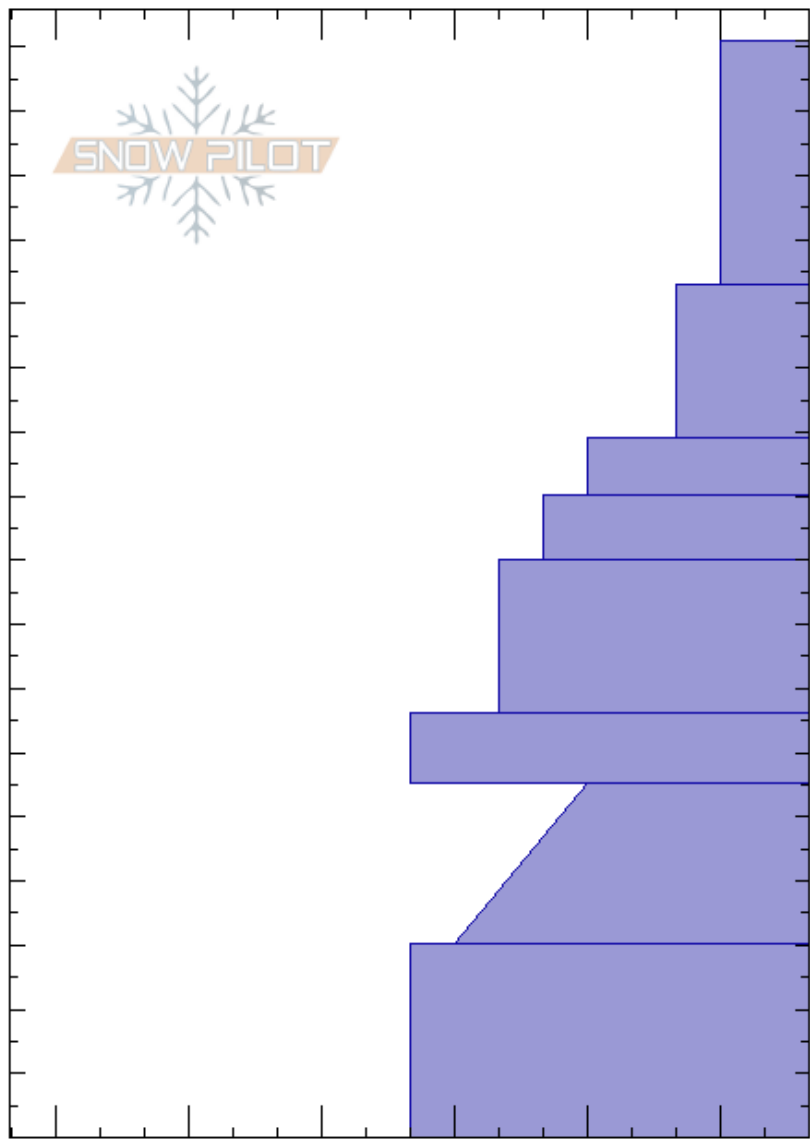

The Ramp - Bottom
 Bridger Range
 MT
 Elevation: 7912 ft
 Aspect: 73°
 Specifics:

Haylee Darby
 12/31/2024 - 11:45am
 Co-ord: 45.82972N, -110.92936W
 Slope Angle: 24°
 Wind Loading: no

Stability:
 Air Temperature: -6°C
 Sky Cover: OVC
 Precipitation: S-1
 Wind: W Calm

HS:171

Layer Notes:

Crystal Form	Crystal Size	Moisture	ρ kg/m ³	Stability tests & Layer comments
+				
+				
/				
/				← ECTP24 @100cm
•	1			
•				
□	1-2			
□	1-2			

Notes: