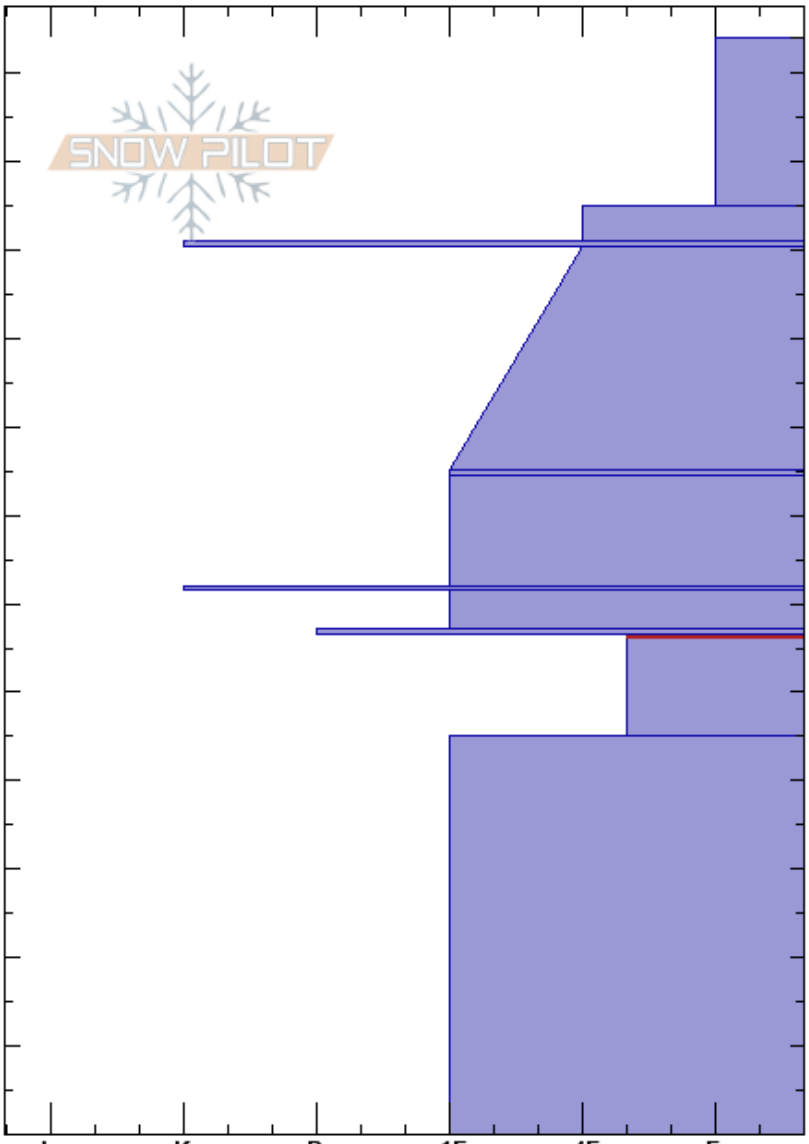

Sawtell Switchback E
 Centennial Range
 ID
 Elevation: 9000 ft
 Aspect: 90°

Ian Hoyer
 12/31/2024 - 11:30am
 Co-ord: 44.55302N, -111.44415W
 Slope Angle: 27°
 Wind Loading: previous

Stability: Poor
 Air Temperature:
 Sky Cover: BKN
 Precipitation: NO
 Wind: Calm

HS:124
 PF:50 56.5-45cm: Problematic layer
 PS:20

Specifics: Collapsing, widespread; We skied slope; Snowmobile tracks on slope

Depth (cm)	Crystal		Moisture	ρ kg/m ³	Stability tests & Layer comments
	Form	Size			
124					
120					
110					
100	=				
90					
80	=				
70					
60	=				
56	=				←ECTP24 @56cm
50	□	2			
40					
30					
20	□				
10					
0					