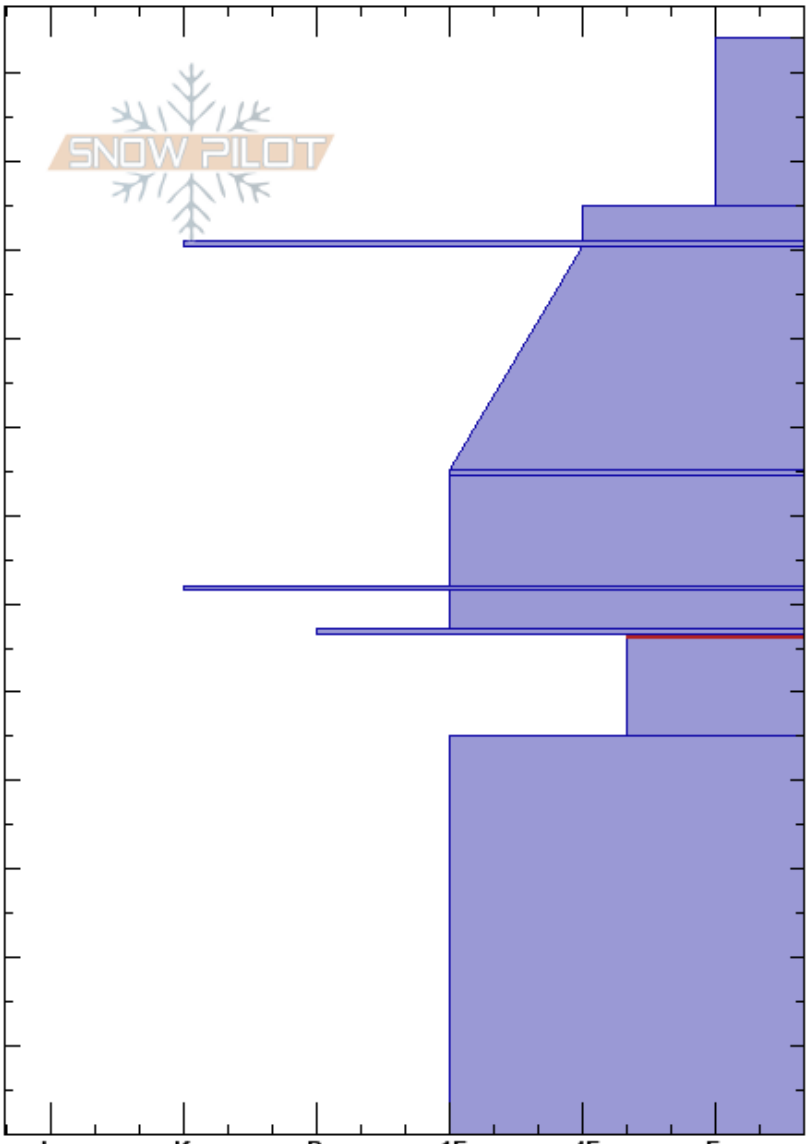

Sawtell Switchback E
 Centennial Range
 ID
 Elevation: 9000 ft
 Aspect: 90°

Ian Hoyer
 12/31/2024 - 11:30am
 Co-ord: 44.55302N, -111.44415W
 Slope Angle: 27°
 Wind Loading: previous

Stability: Poor
 Air Temperature:
 Sky Cover: BKN
 Precipitation: NO
 Wind: Calm

HS:124
 PF:50 56.5-45cm: Problematic layer
 PS:20

Specifics: Collapsing, widespread; We skied slope; Snowmobile tracks on slope

Depth (cm)	Crystal		Moisture	ρ kg/m ³	Stability tests & Layer comments
	Form	Size			
124					
120					
110					
100	=				
90					
80					
75	=				
70					
65	=				
60					
56	=				←ECTP24 @56cm
50	□	2			
40					
30					
20	□				
10					
0					