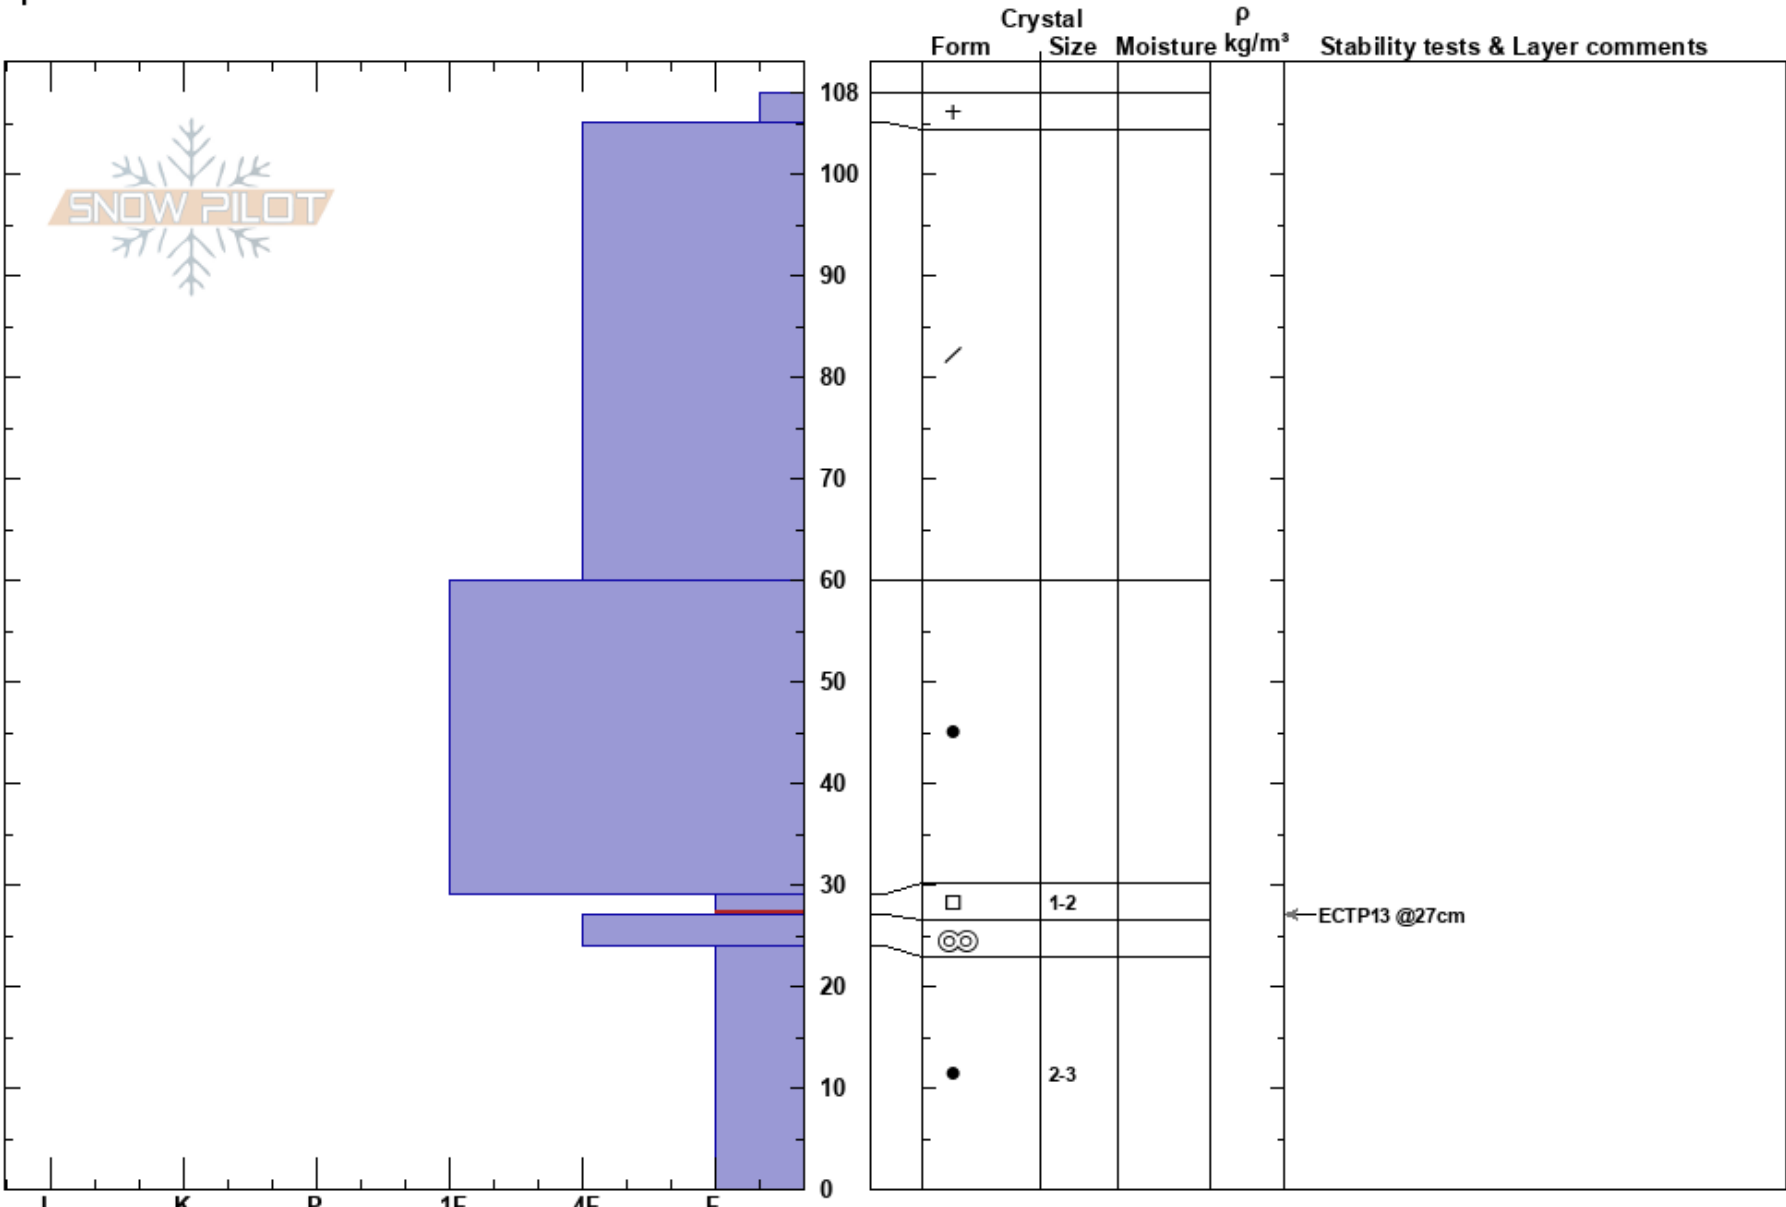

Cabin Creek  
 Snake River Range  
 WY  
 Elevation: 8800 ft  
 Aspect: W  
 Specifics:

Alex Drinkard  
 12/31/2024 - 11:00am  
 Co-ord: 43.24527N, -110.94728W  
 Slope Angle: 39°  
 Wind Loading: no

Stability: Poor  
 Air Temperature: HS:108  
 Sky Cover: OVC  
 Precipitation: S-1  
 Wind: W Light Breeze  
 PF:70  
 PS:20  
 29-27cm:Problematic layer

Notes: Crown profile from the flank of a remotely triggered D2.5 R4 avalanche that failed on PWL