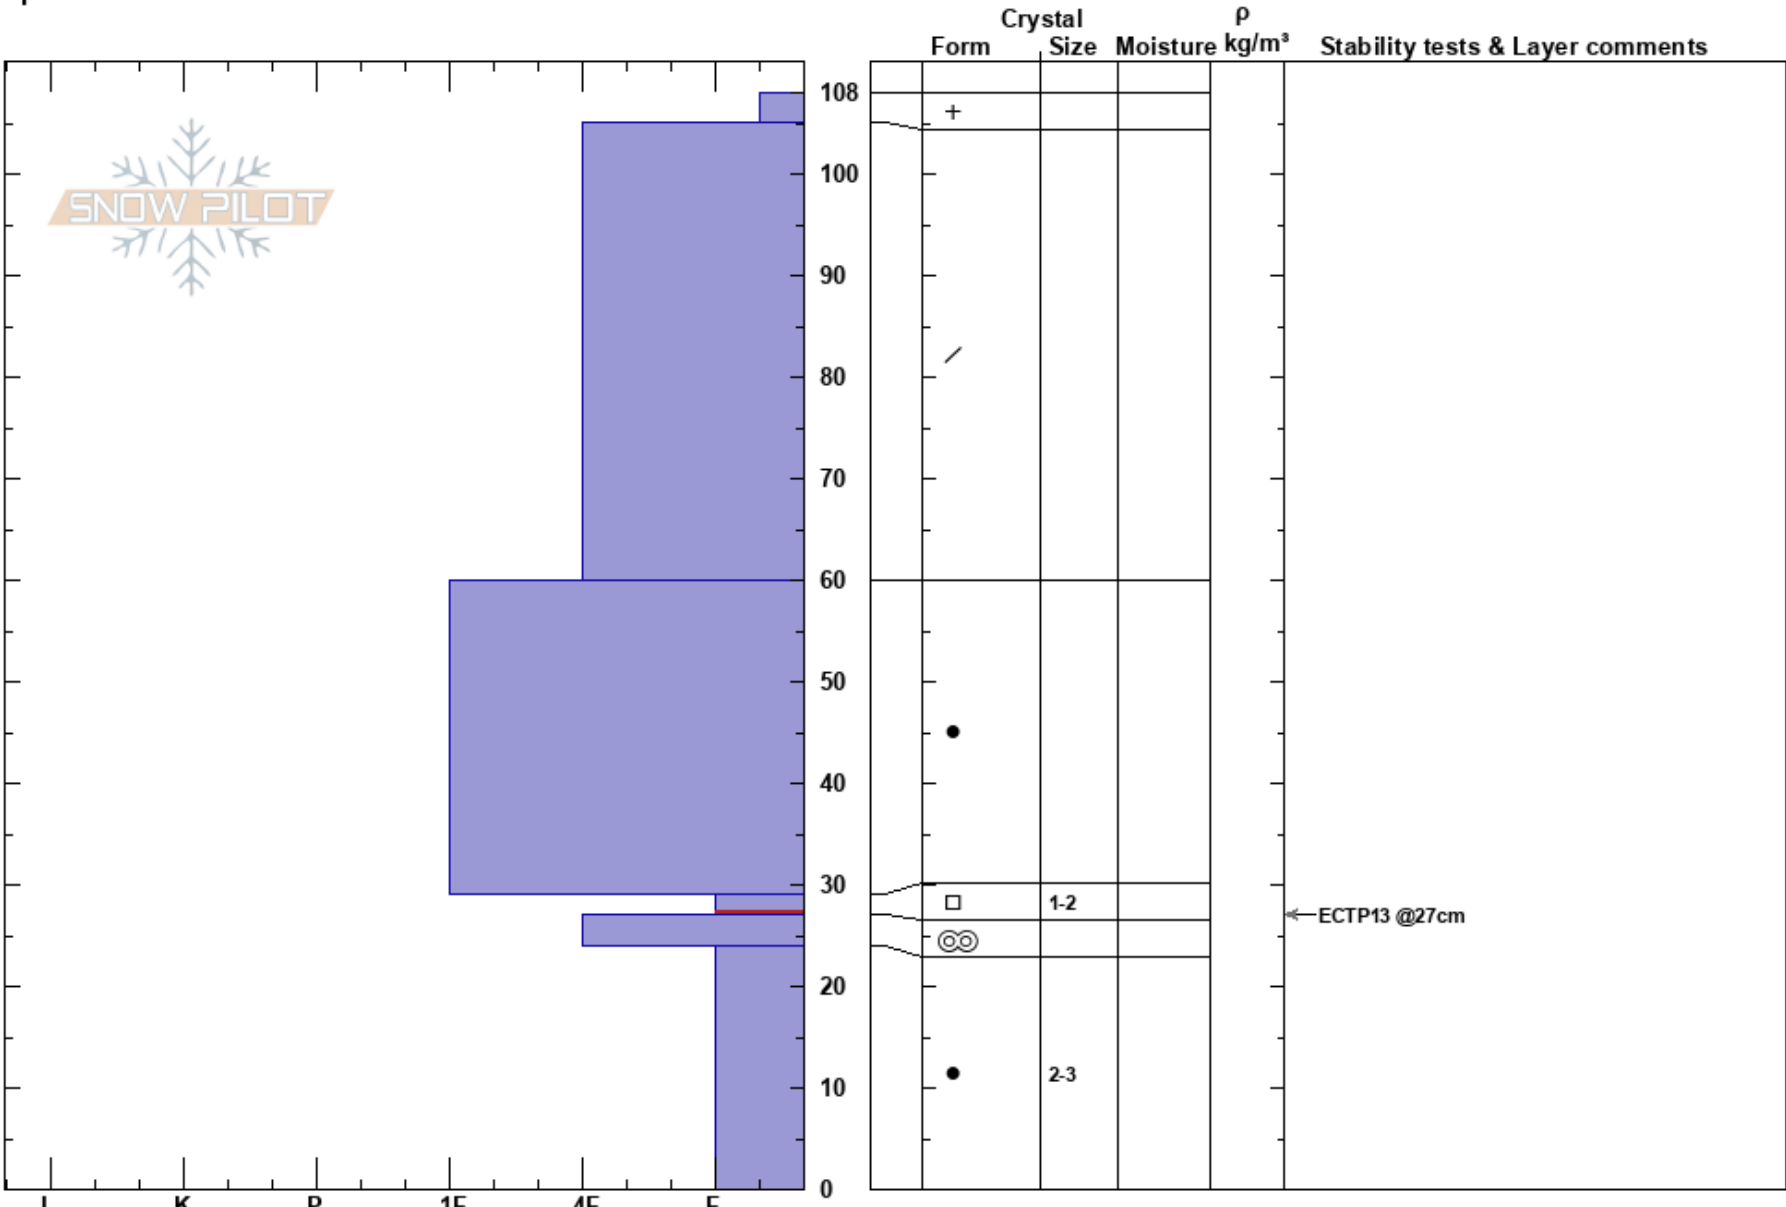

Cabin Creek
 Snake River Range
 WY
 Elevation: 8800 ft
 Aspect: W
 Specifics:

Alex Drinkard
 12/31/2024 - 11:00am
 Co-ord: 43.24527N, -110.94728W
 Slope Angle: 39°
 Wind Loading: no

Stability: Poor
 Air Temperature: **HS:108**
 Sky Cover: OVC
 Precipitation: S-1
 Wind: W Light Breeze
PF:70 29-27cm:Problematic layer
PS:20

Notes: Crown profile from the flank of a remotely triggered D2.5 R4 avalanche that failed on PWL