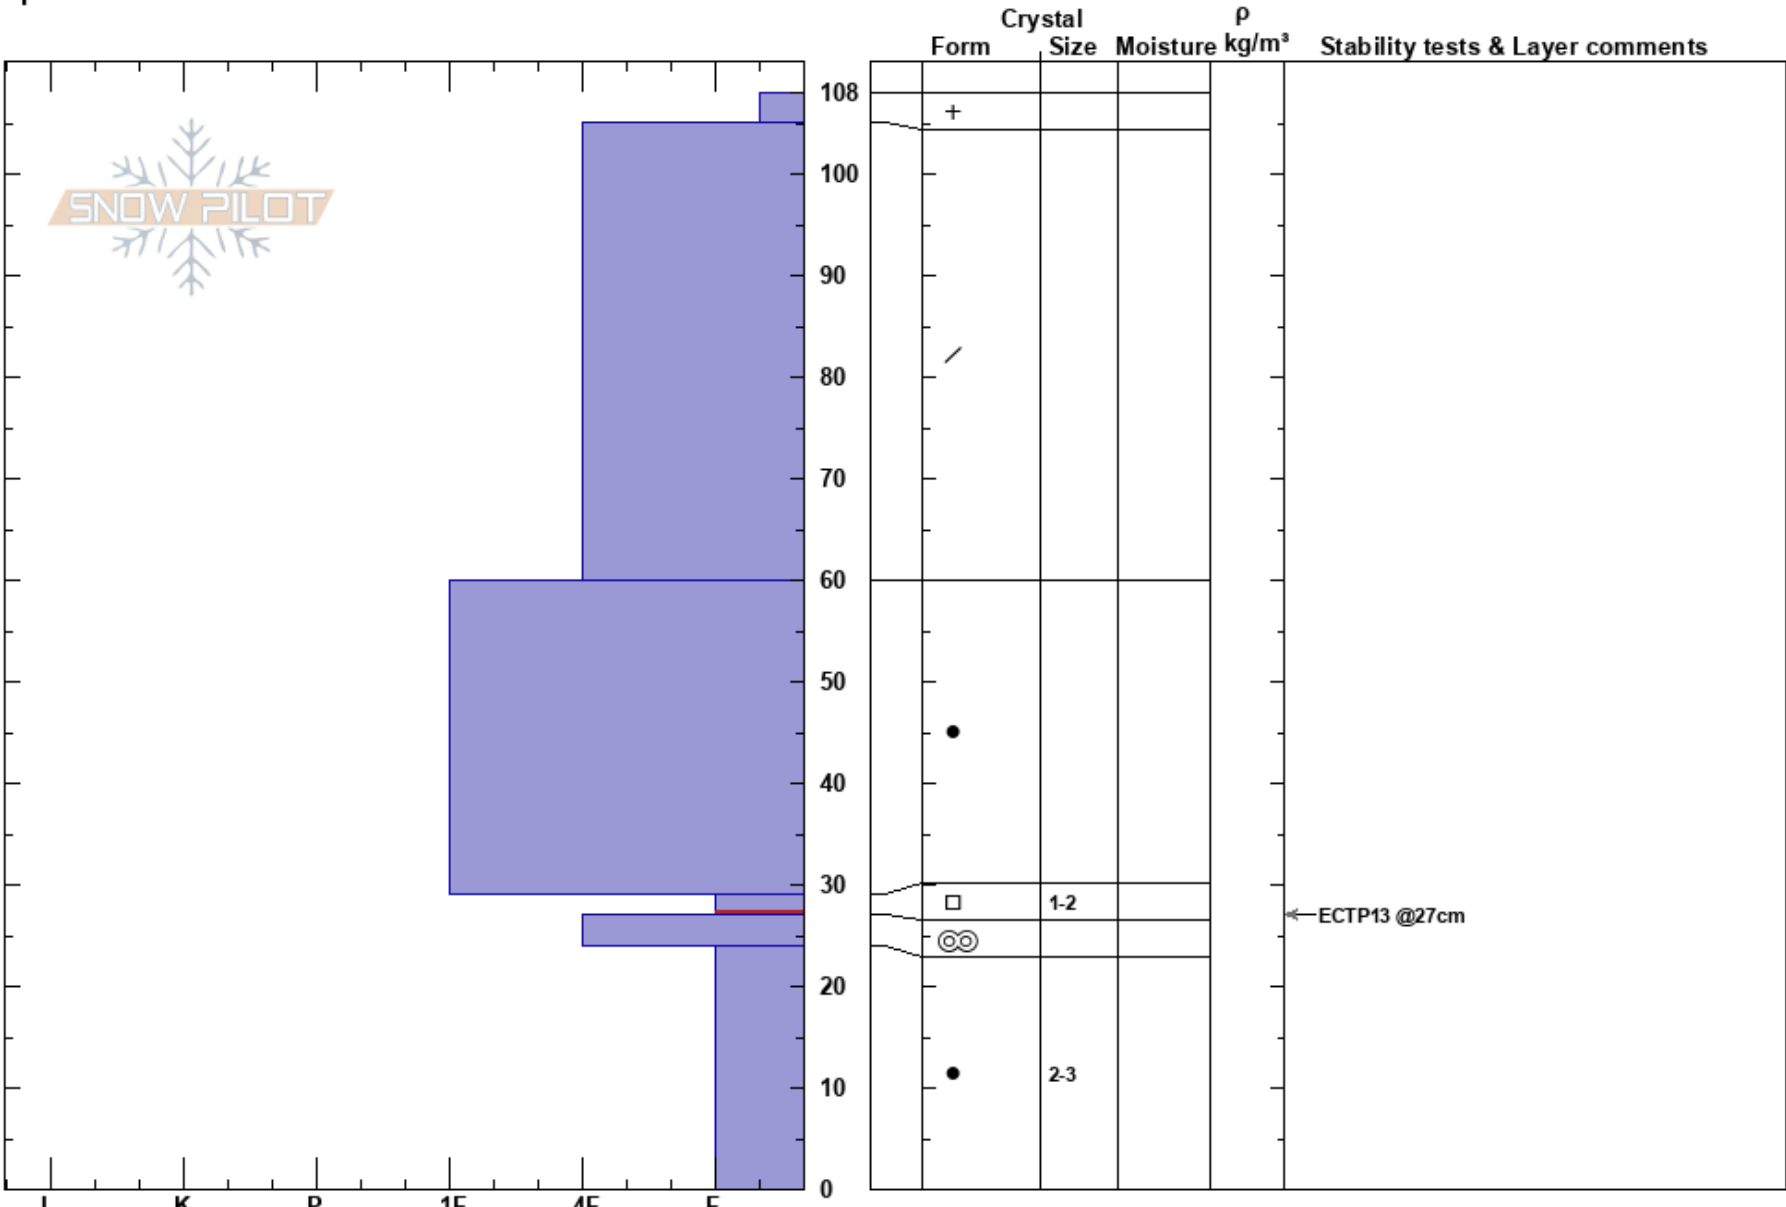

Cabin Creek
 Snake River Range
 WY
 Elevation: 8800 ft
 Aspect: W
 Specifics:

Alex Drinkard
 12/31/2024 - 11:00am
 Co-ord: 43.24527N, -110.94728W
 Slope Angle: 39°
 Wind Loading: no

Stability: Poor
 Air Temperature: HS:108
 Sky Cover: OVC
 Precipitation: S-1
 Wind: W Light Breeze
 PF:70
 PS:20
 29-27cm:Problematic layer

Notes: Crown profile from the flank of a remotely triggered D2.5 R4 avalanche that failed on PWL