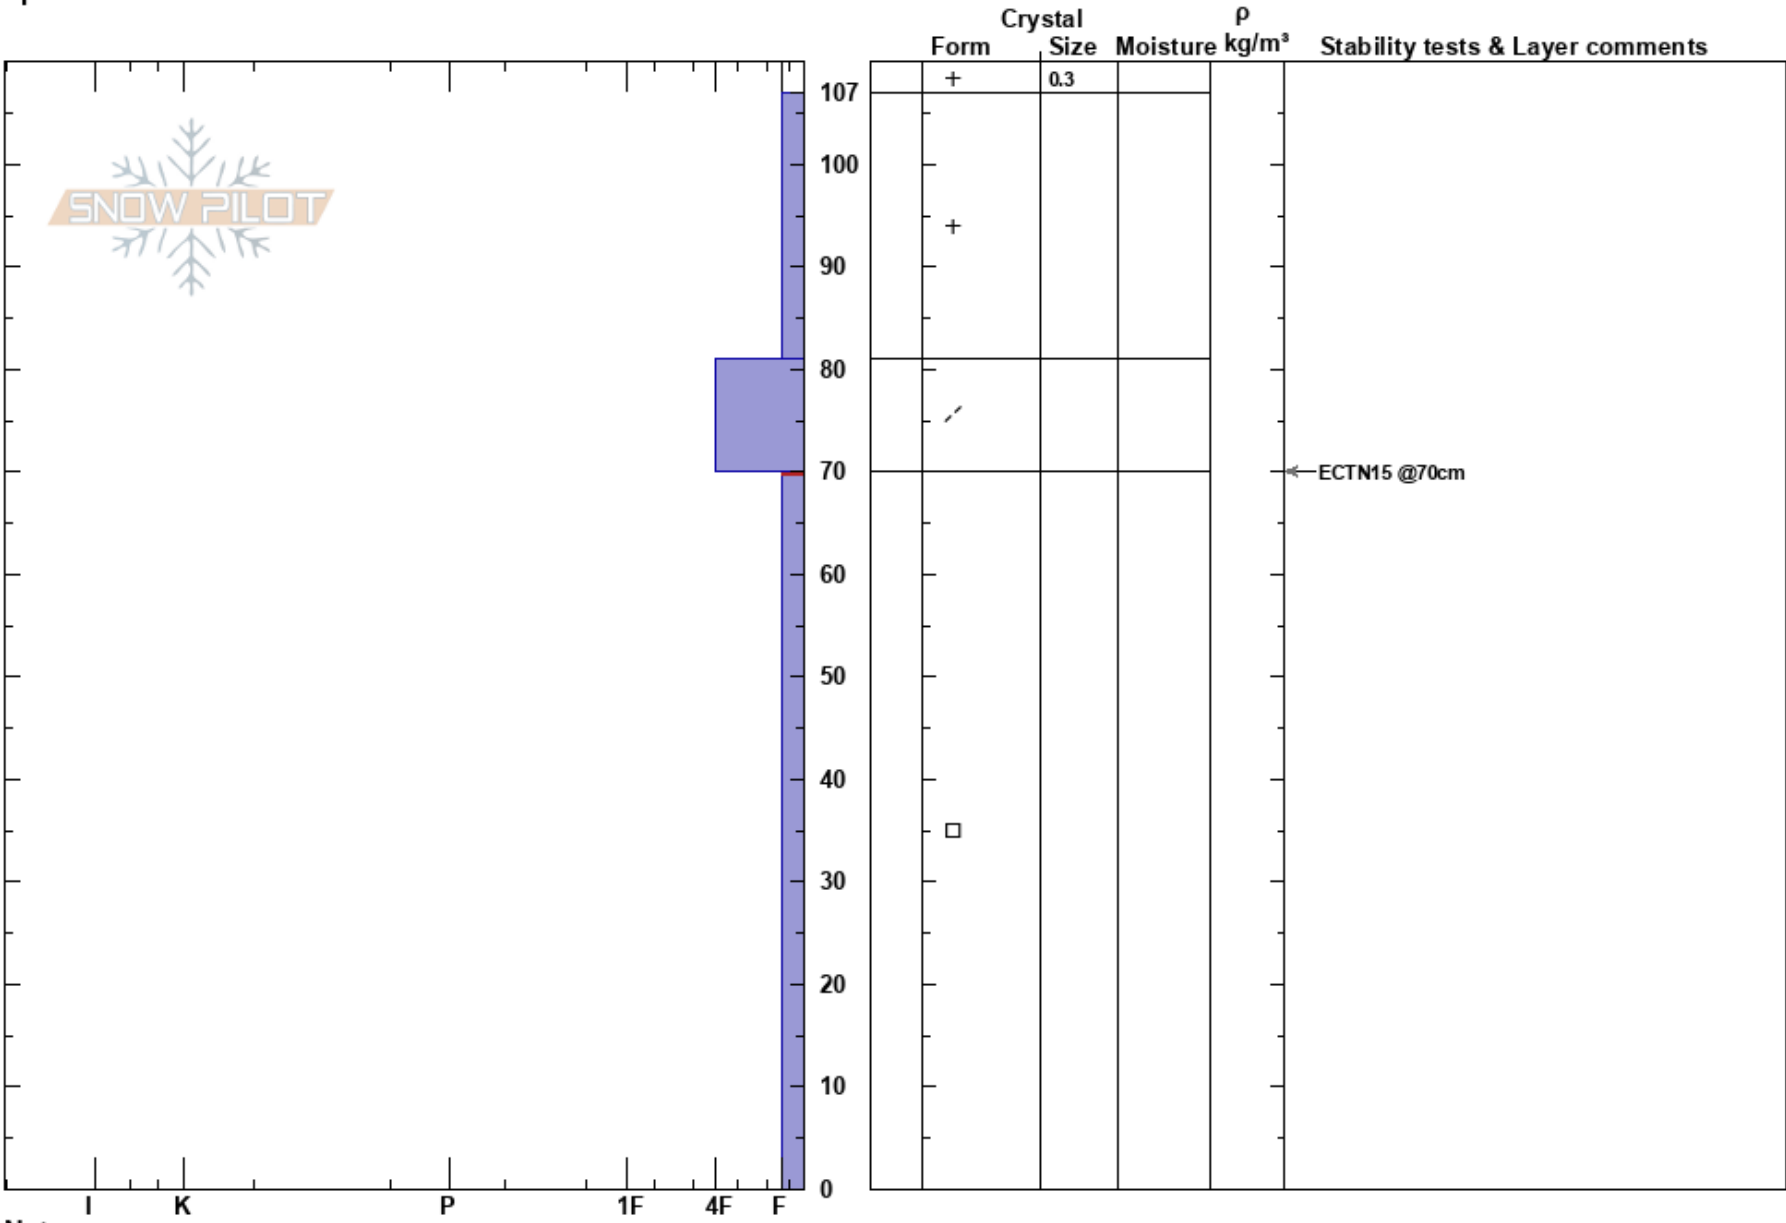

Corona Bowl NW
 Corona Pass
 CO
 Elevation: 11300 ft
 Aspect: NW
 Specifics:

Austin DiVesta
 12/31/2024 - 11:00am
 Co-ord: 39.90352N, -105.69878W
 Slope Angle: 25°
 Wind Loading:

Stability:
 Air Temperature:
 Sky Cover: BKN
 Precipitation: NO
 Wind: W Light Breeze

HS:107
 70-0cm: Problematic layer

Notes: