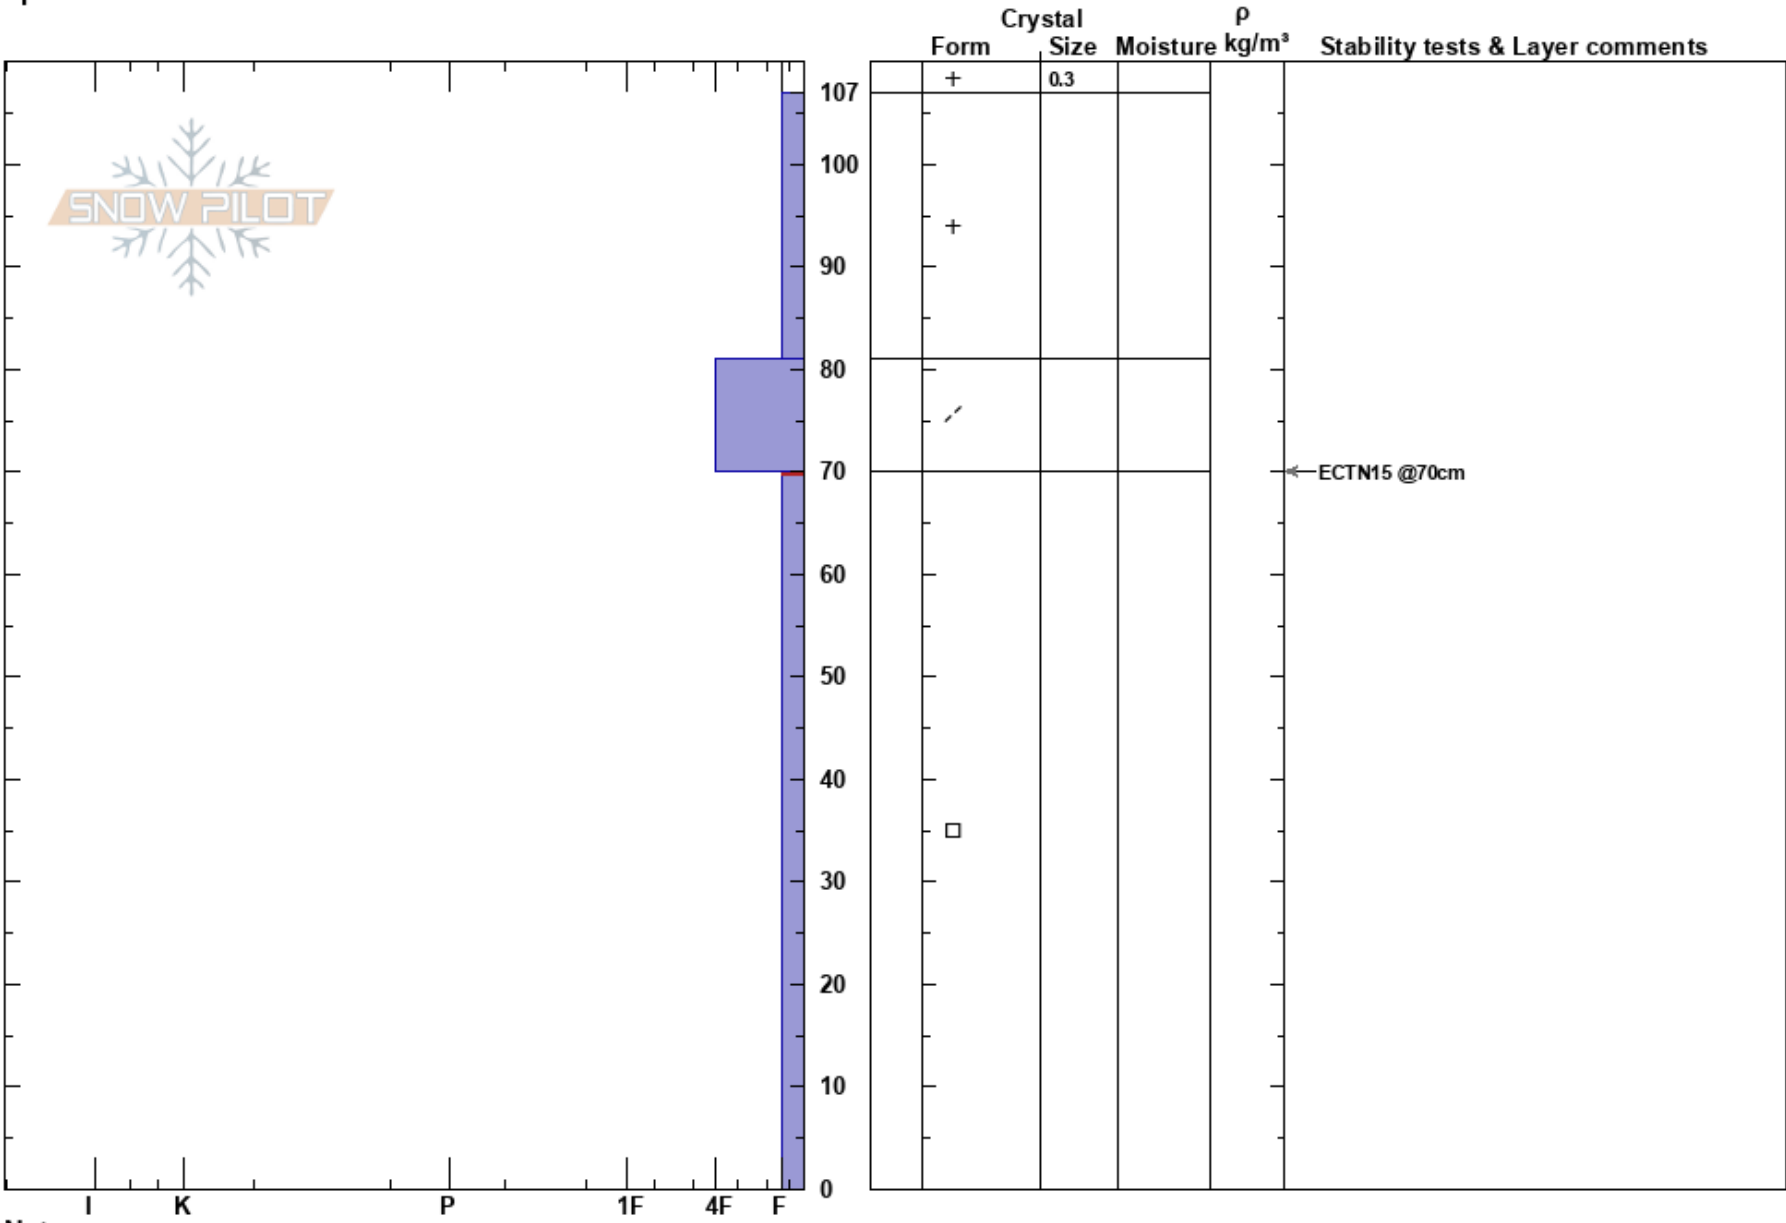

Corona Bowl NW  
Corona Pass  
CO  
Elevation: 11300 ft  
Aspect: NW  
Specifics:

Austin DiVesta  
12/31/2024 - 11:00am  
Co-ord: 39.90352N, -105.69878W  
Slope Angle: 25°  
Wind Loading:

Stability:  
Air Temperature:  
Sky Cover: BKN  
Precipitation: NO  
Wind: W Light Breeze

HS:107  
70-0cm: Problematic layer

Notes: