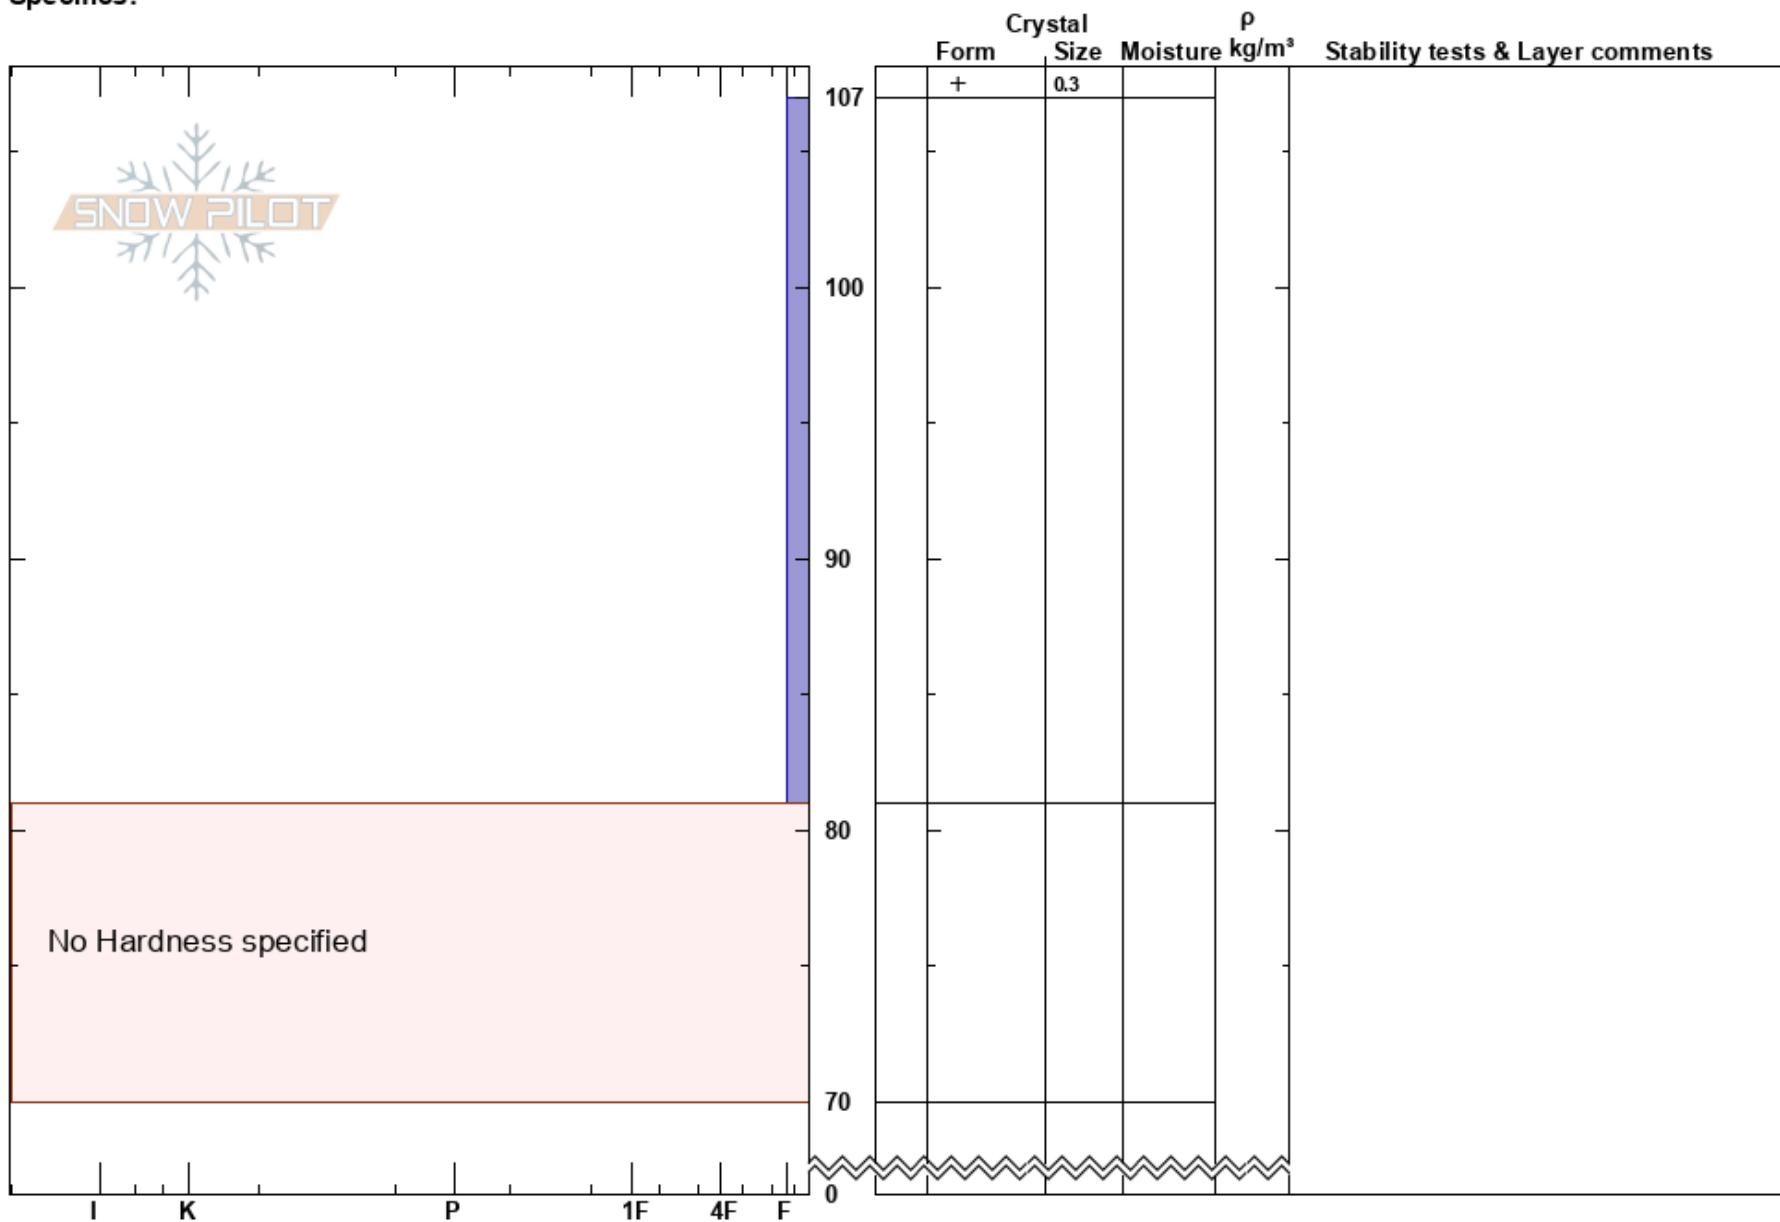

Corona Bowl NW  
Corona Pass  
CO  
Elevation: 11300 ft  
Aspect: NW  
Specifics:

Austin DiVesta  
12/31/2024 - 11:00am  
Co-ord: 39.90345N, -105.69895W  
Slope Angle: 25°  
Wind Loading:

Stability:  
Air Temperature:  
Sky Cover: BKN  
Precipitation: NO  
Wind: W Light Breeze

HS:107  
PF:107  
Layer Notes:

Notes: